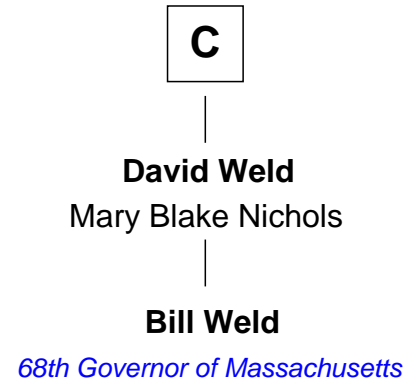

FamousKin.com Relationship Chart of

Charles Darwin

Theory of Evolution

16th cousin 2 times removed of

Bill Weld

68th Governor of Massachusetts

Thomas de Berkeley

*with wife
Margaret de Mortimer*

*with wife
Katherine de Clyvedon*

Maurice de Berkeley
Elizabeth le Despencer

Sir John Berkeley
Elizabeth Betteshorne

Thomas de Berkeley
Margaret de Lisle

Elizabeth Berkeley
Sir John Sutton

Elizabeth de Berkeley
Richard de Beauchamp

Sir Edmund Sutton
Joyce Tiptoft

Eleanor Beauchamp
Edmund Beaufort

Sir Edward Sutton
Cecily Willoughby

Eleanor Beaufort
Sir Robert Spencer

Sir John Sutton
Cecily Grey

Margaret Spencer
Sir Thomas Carey

Sir Henry Dudley
----- Ashton

Sir William Carey
Mary Boleyn

Roger Dudley
Susanna Thorne

Probable

A

B

FamousKin.com