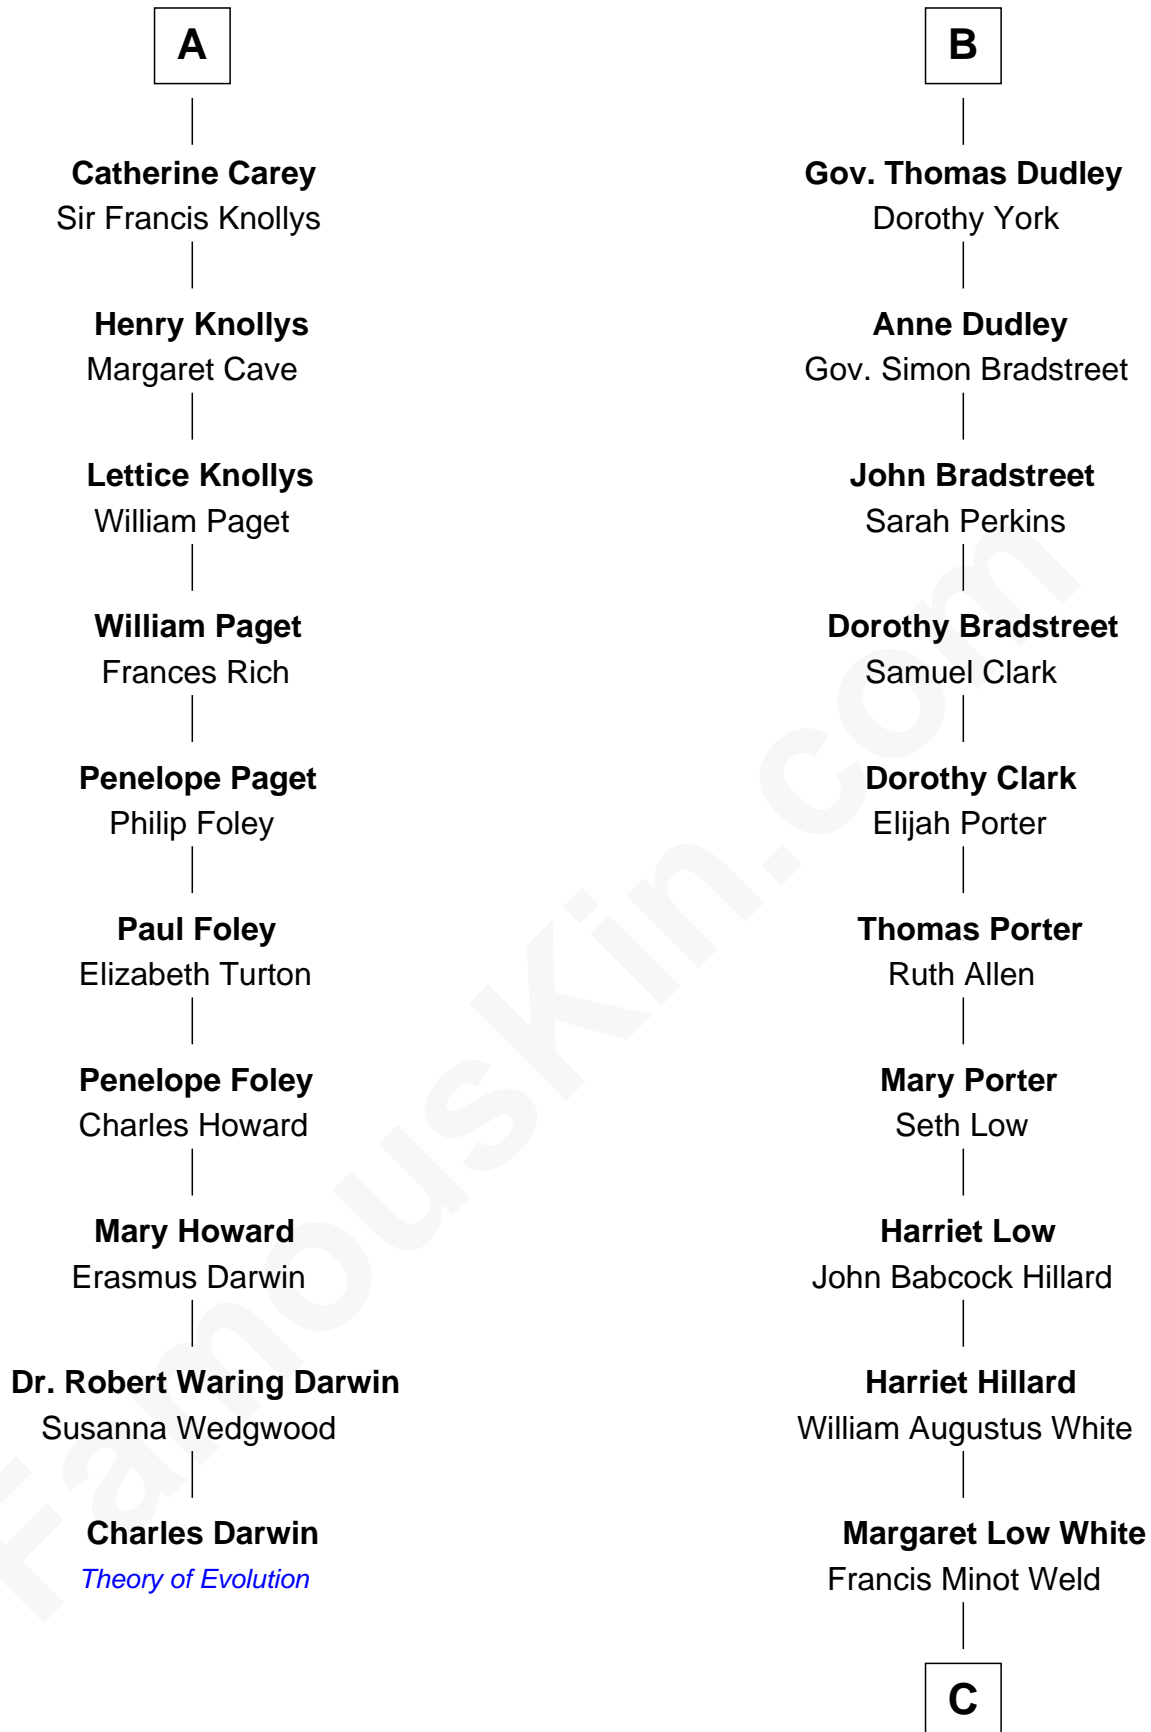

FamousKin.com Relationship Chart of

Charles Darwin

Theory of Evolution

16th cousin 2 times removed of

Bill Weld

68th Governor of Massachusetts

Thomas de Berkeley

*with wife
Margaret de Mortimer*

*with wife
Katherine de Clyvedon*

Maurice de Berkeley
Elizabeth le Despencer

Sir John Berkeley
Elizabeth Betteshorne

Thomas de Berkeley
Margaret de Lisle

Elizabeth Berkeley
Sir John Sutton

Elizabeth de Berkeley
Richard de Beauchamp

Sir Edmund Sutton
Joyce Tiptoft

Eleanor Beauchamp
Edmund Beaufort

Sir Edward Sutton
Cecily Willoughby

Eleanor Beaufort
Sir Robert Spencer

Sir John Sutton
Cecily Grey

Margaret Spencer
Sir Thomas Carey

Sir Henry Dudley
----- Ashton

Sir William Carey
Mary Boleyn

Roger Dudley
Susanna Thorne

Probable

A

B

FamousKin.com