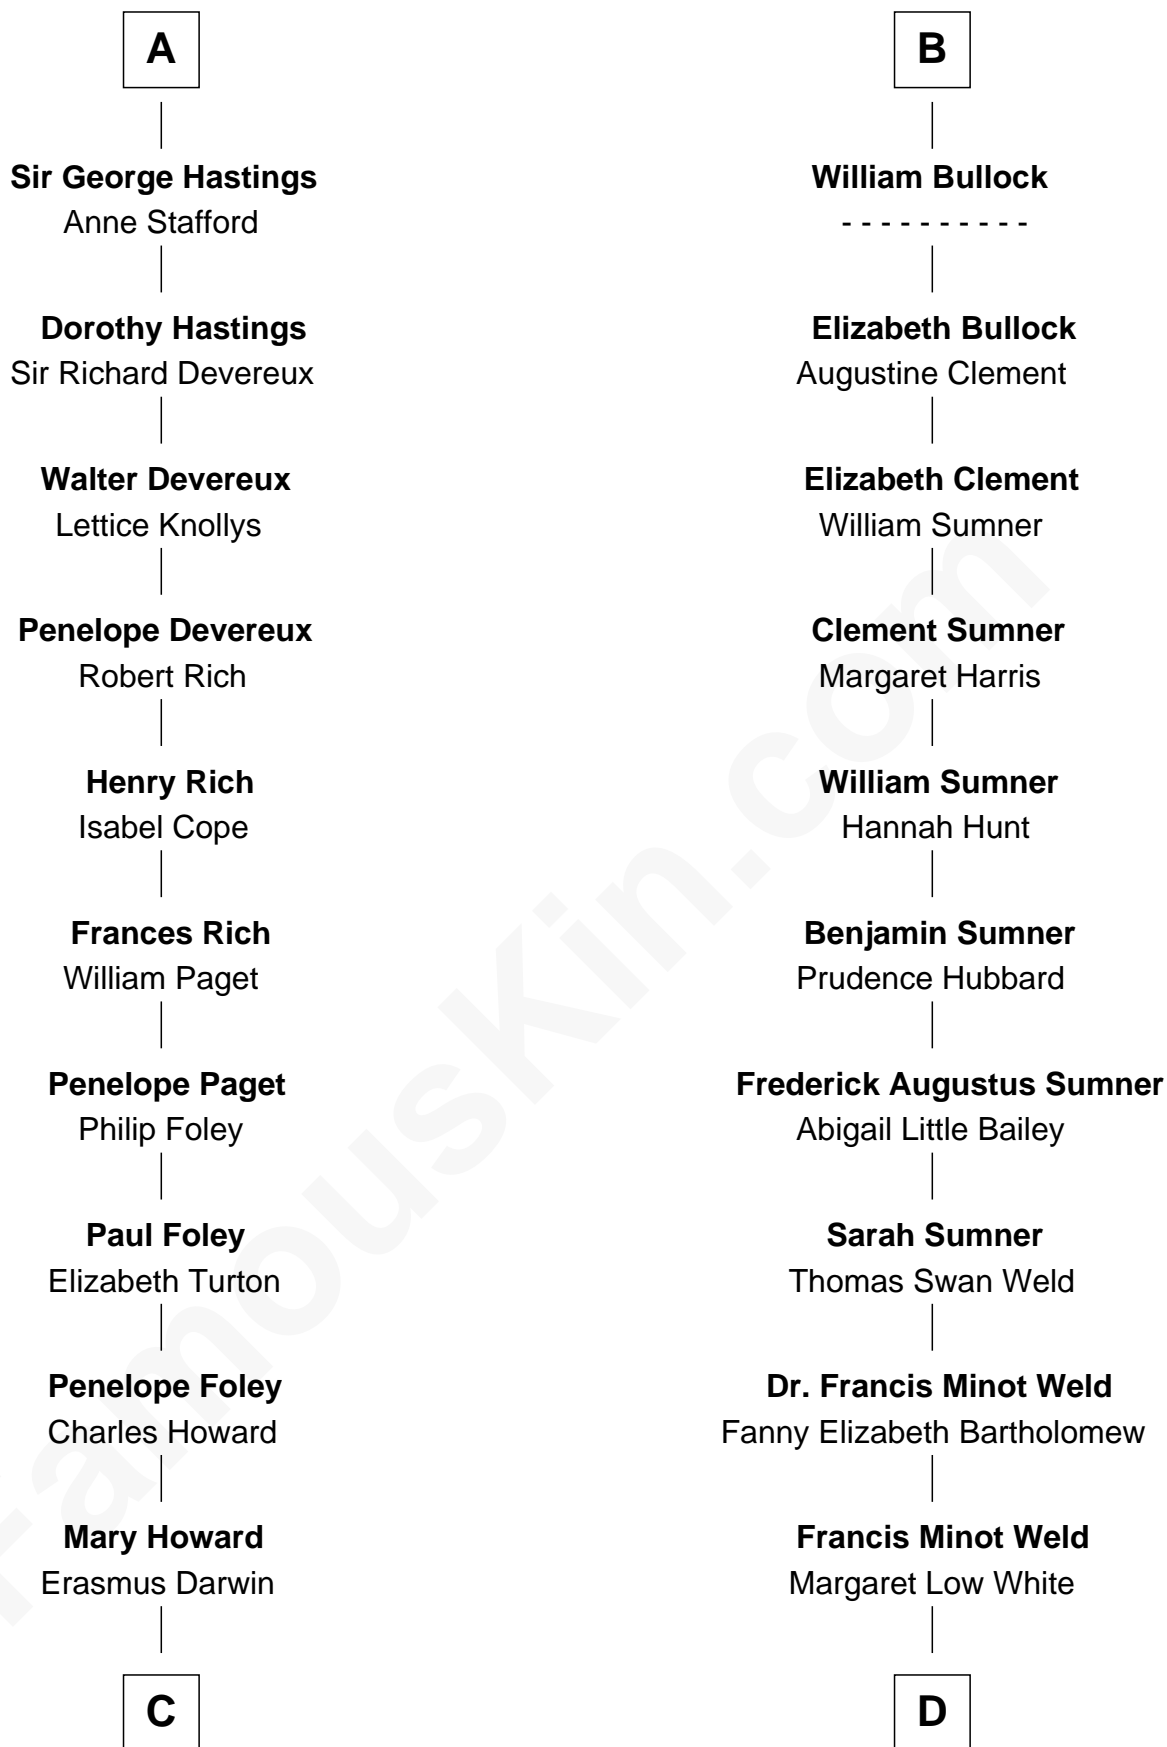

FamousKin.com Relationship Chart of

Charles Darwin

Theory of Evolution

18th cousin of

Bill Weld

68th Governor of Massachusetts

FamousKin.com