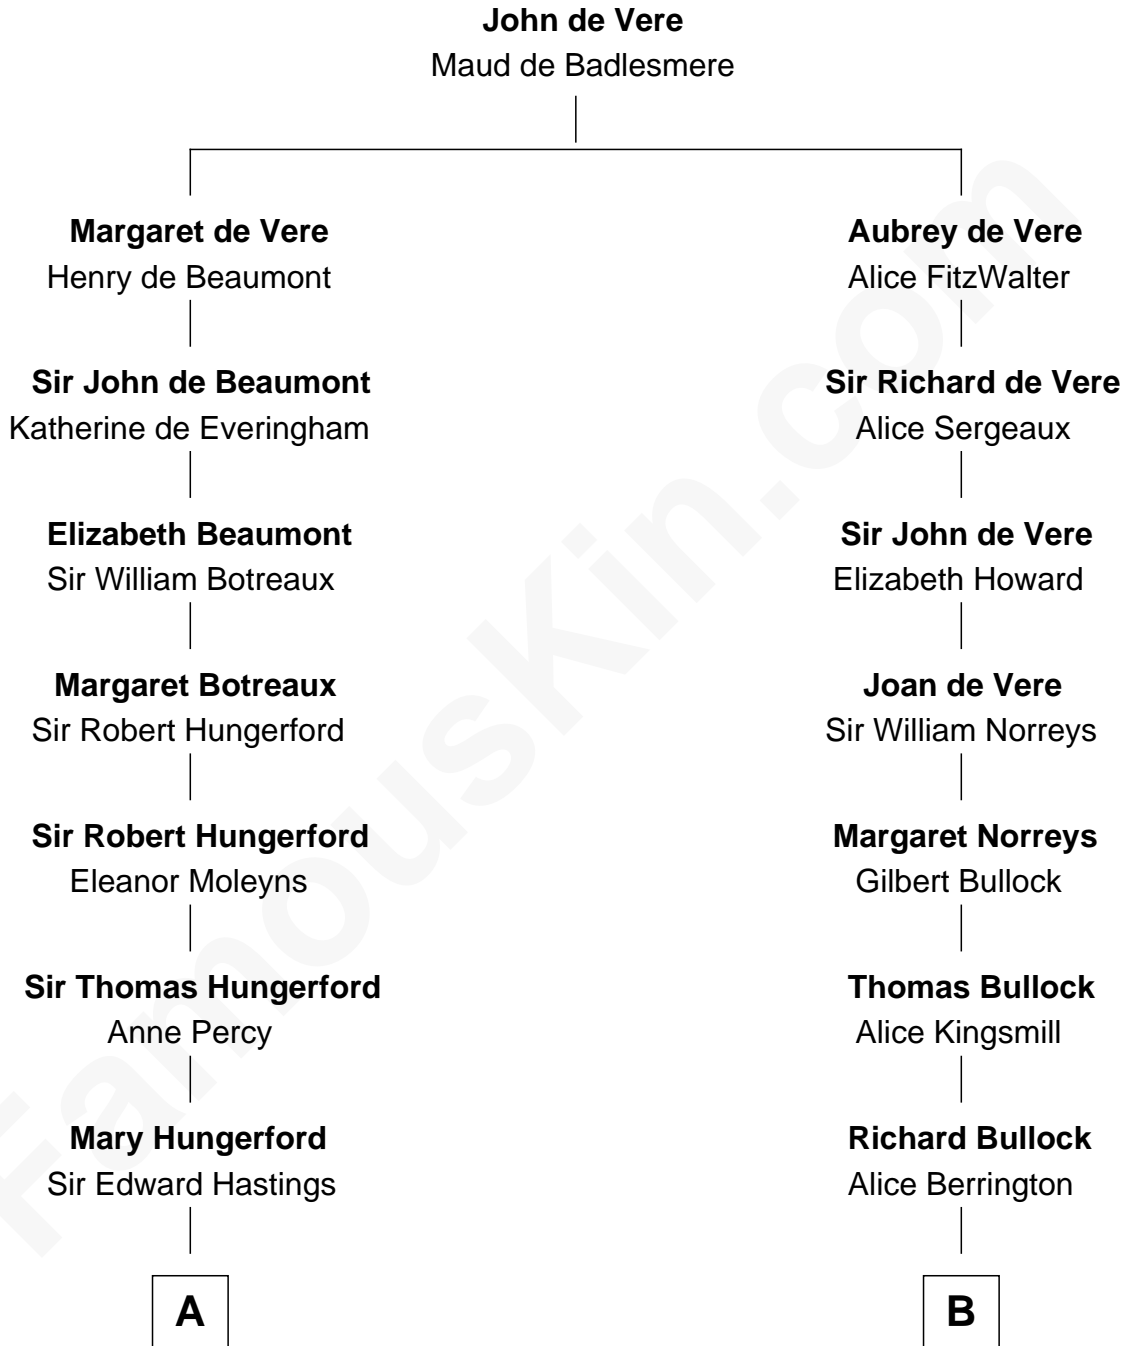

FamousKin.com Relationship Chart of

Charles Darwin

Theory of Evolution

18th cousin of

Bill Weld

68th Governor of Massachusetts

FamousKin.com