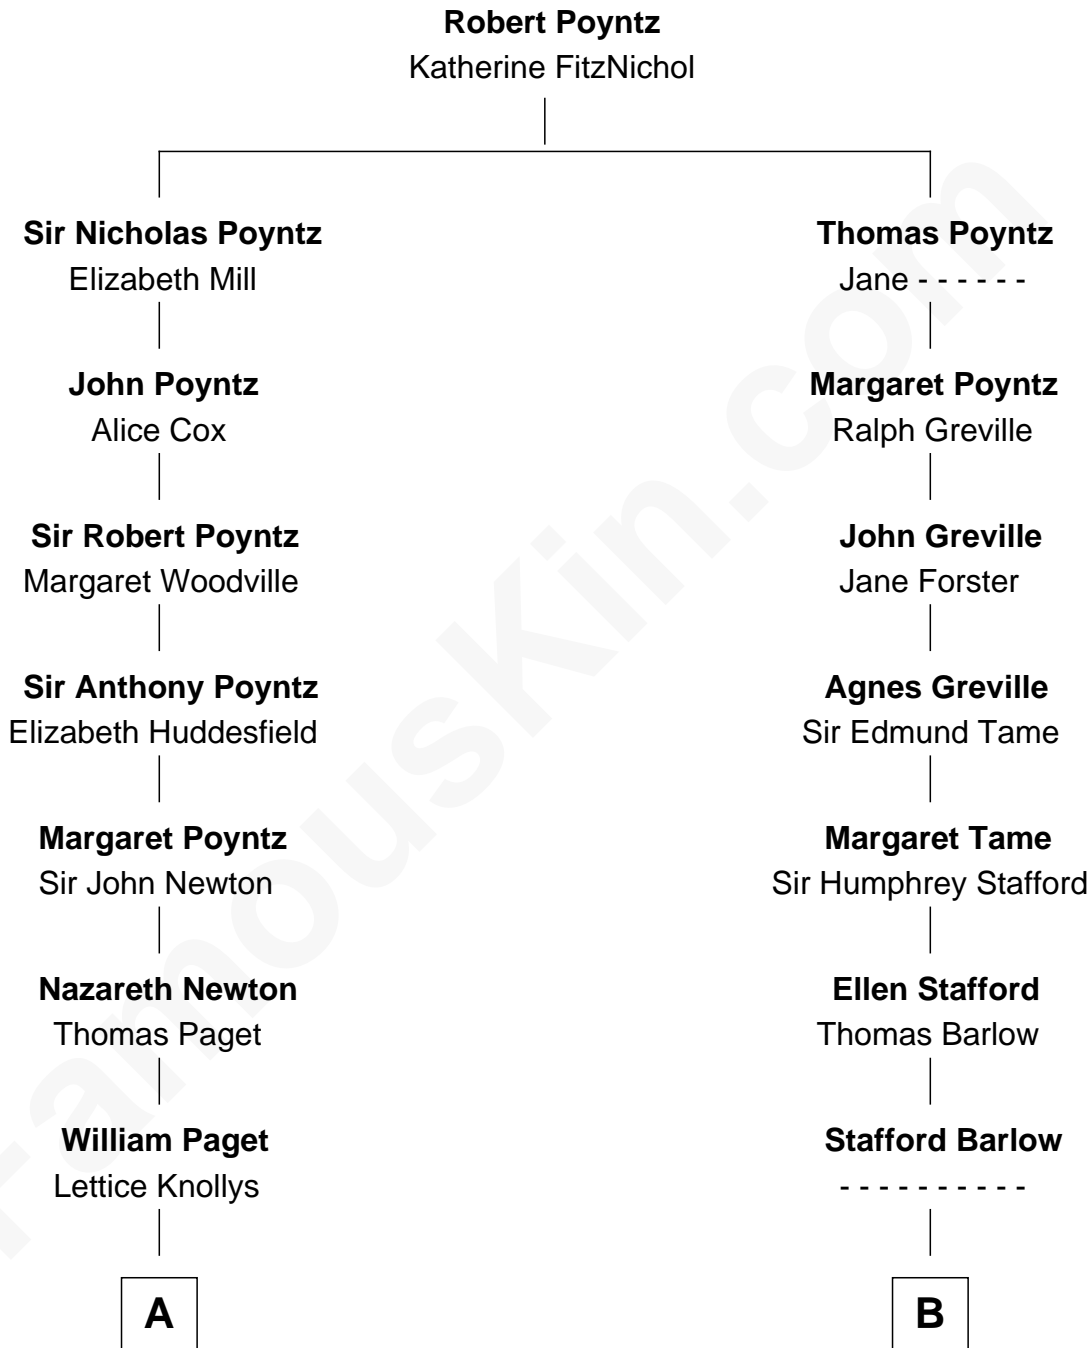

FamousKin.com Relationship Chart of

Charles Darwin

Theory of Evolution

13th cousin 6 times removed of

Bill Weld

68th Governor of Massachusetts

C

—
Margaret Low White

Francis Minot Weld

—
David Weld

Mary Blake Nichols

—
Bill Weld

68th Governor of Massachusetts

FamousKin.com