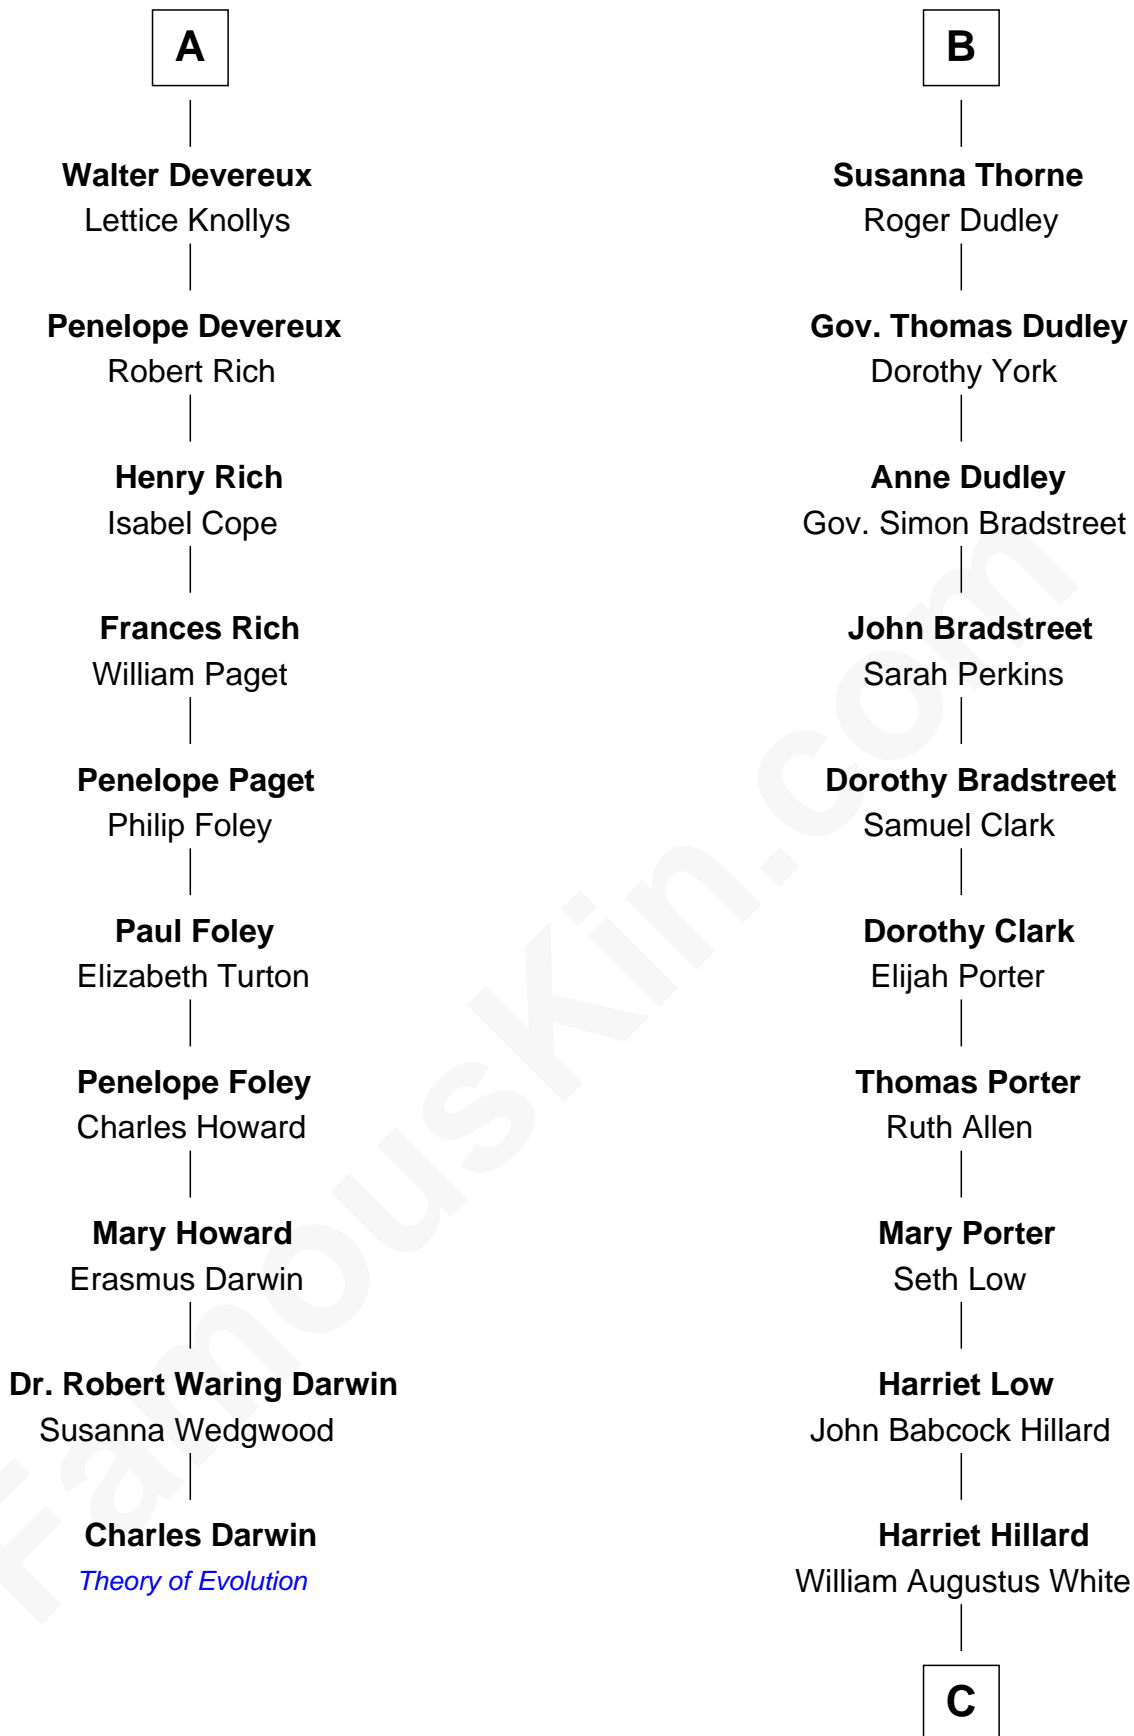

FamousKin.com Relationship Chart of

Charles Darwin

Theory of Evolution

16th cousin 3 times removed of

Bill Weld

68th Governor of Massachusetts

C

—
Margaret Low White

Francis Minot Weld

—
David Weld

Mary Blake Nichols

—
Bill Weld

68th Governor of Massachusetts

FamousKin.com