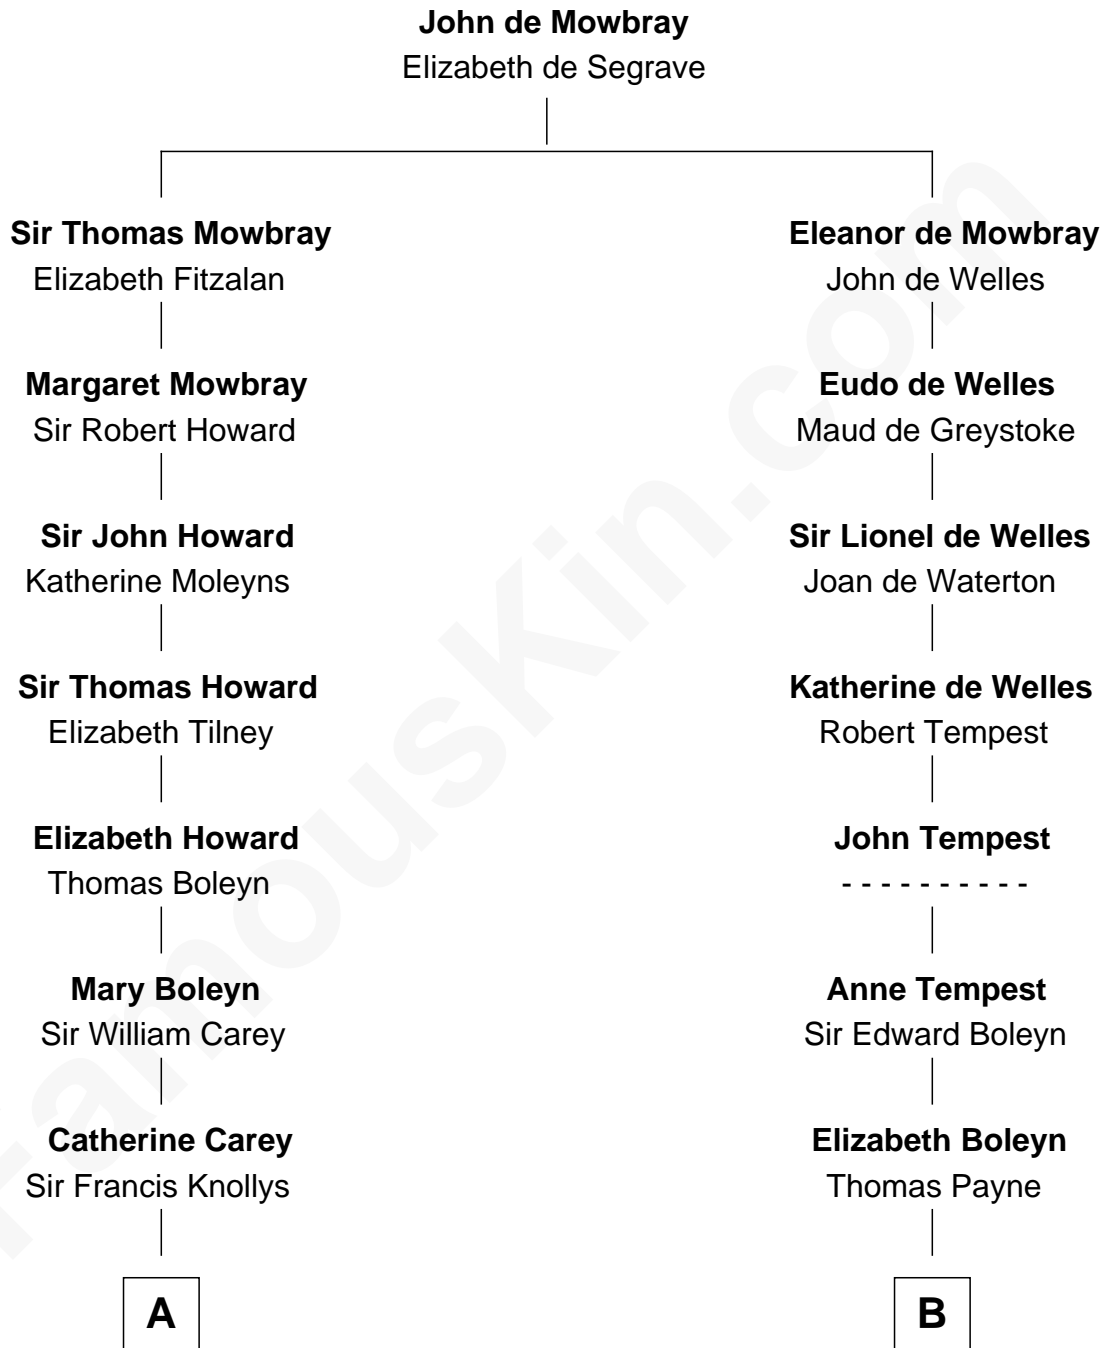

# FamousKin.com Relationship Chart of

**Charles Darwin**

*Theory of Evolution*

15th cousin 5 times removed of

**Bill Weld**

*68th Governor of Massachusetts*

**C**

John Gelston Floyd

Julia Floyd DuBois

Cornelia DuBois Floyd

John Treadwell Nichols

Mary Blake Nichols

David Weld

**Bill Weld**

*68th Governor of Massachusetts*

FamousKin.com