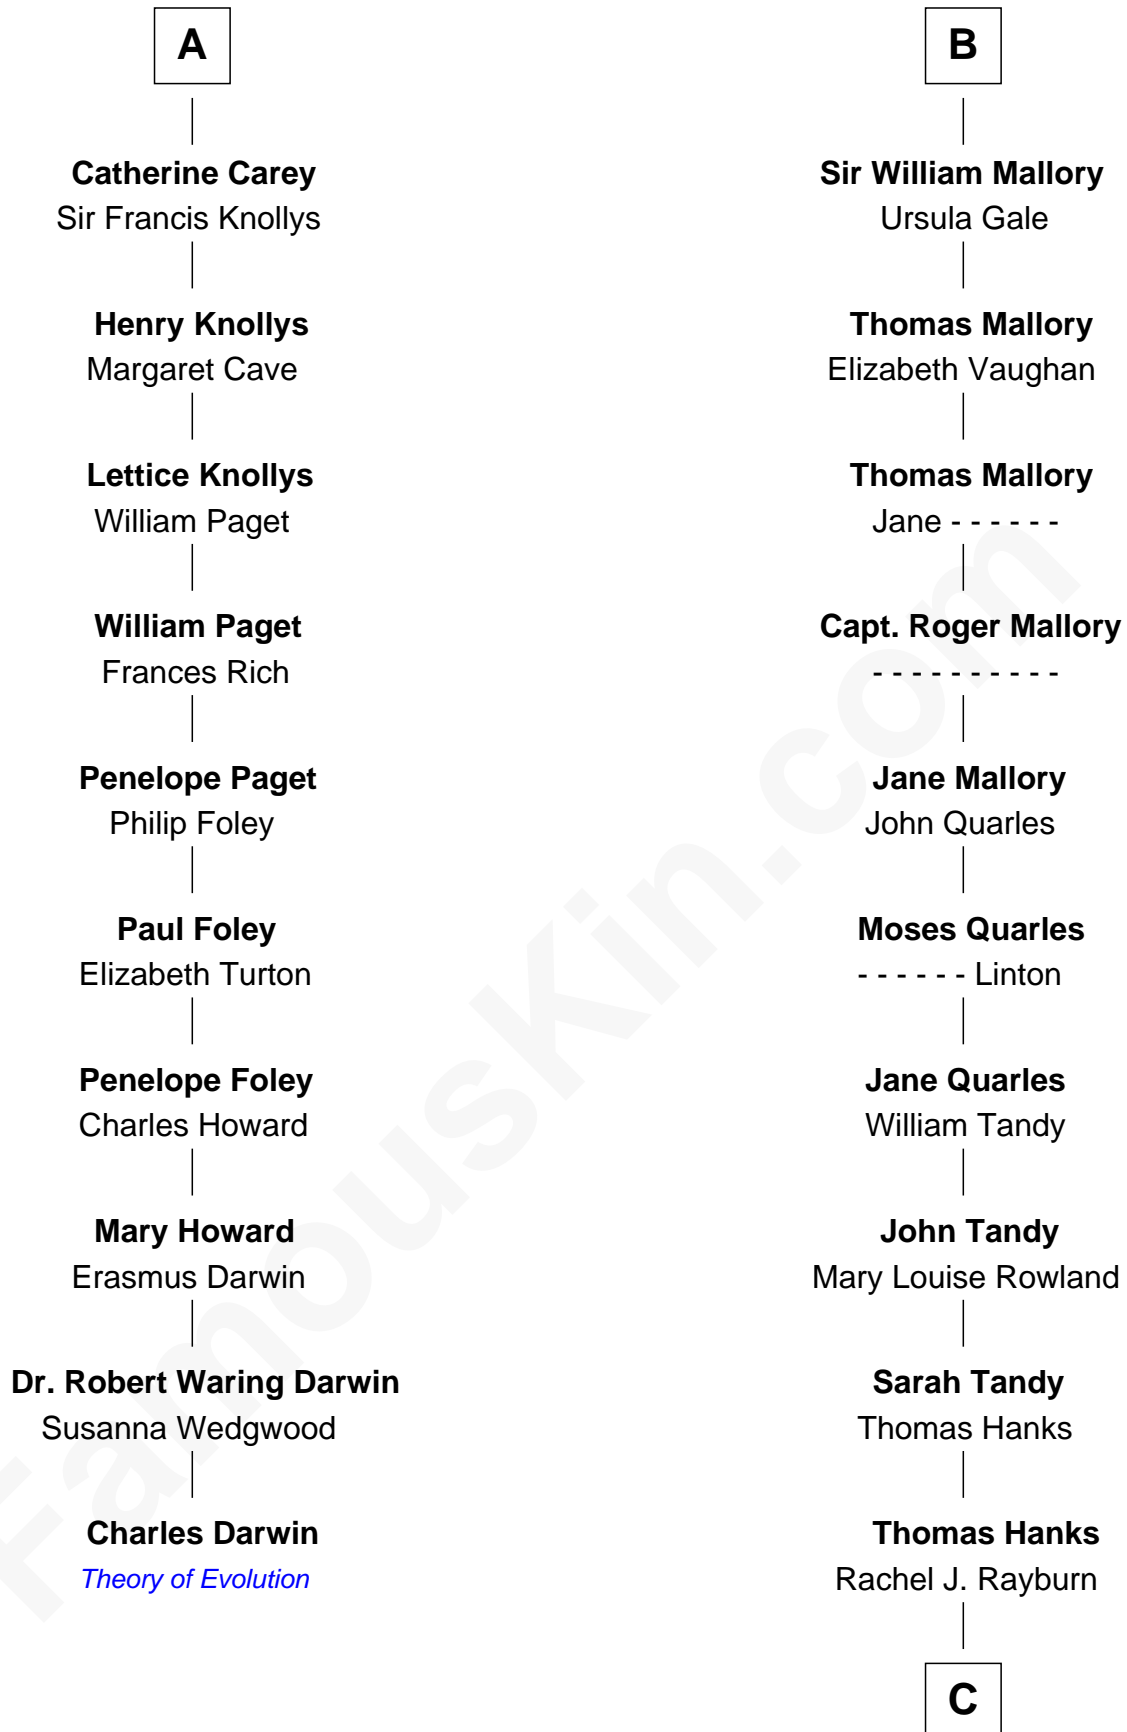

FamousKin.com Relationship Chart of

Charles Darwin

Theory of Evolution

16th cousin 4 times removed of

Tom Hanks

Movie Actor

Edmund Fitzalan

Alice de Warenne

Richard Fitzalan
Eleanor Plantagenet

Alice Fitzalan
Sir Thomas de Holand

Margaret de Holand
Sir John Beaufort

Edmund Beaufort
Eleanor Beauchamp

Eleanor Beaufort
Sir Robert Spencer

Margaret Spencer
Sir Thomas Carey

Sir William Carey
Mary Boleyn

A

Aline Fitzalan
Sir Roger le Strange

Lucy le Strange
Sir William Willoughby

Margery Willoughby
Sir William FitzHugh

Lora FitzHugh
Sir John Constable

Joan Constable
Sir William Mallory

Sir John Mallory
Margaret Thwaites

Sir William Mallory
Jane Norton

B

C

Daniel Boone Hanks
Mary Catherine Mefford

Ernest Buel Hanks
Gladys Hilda Ball

Amos Mefford Hanks
Janet Marylyn Frager

Tom Hanks
Movie Actor