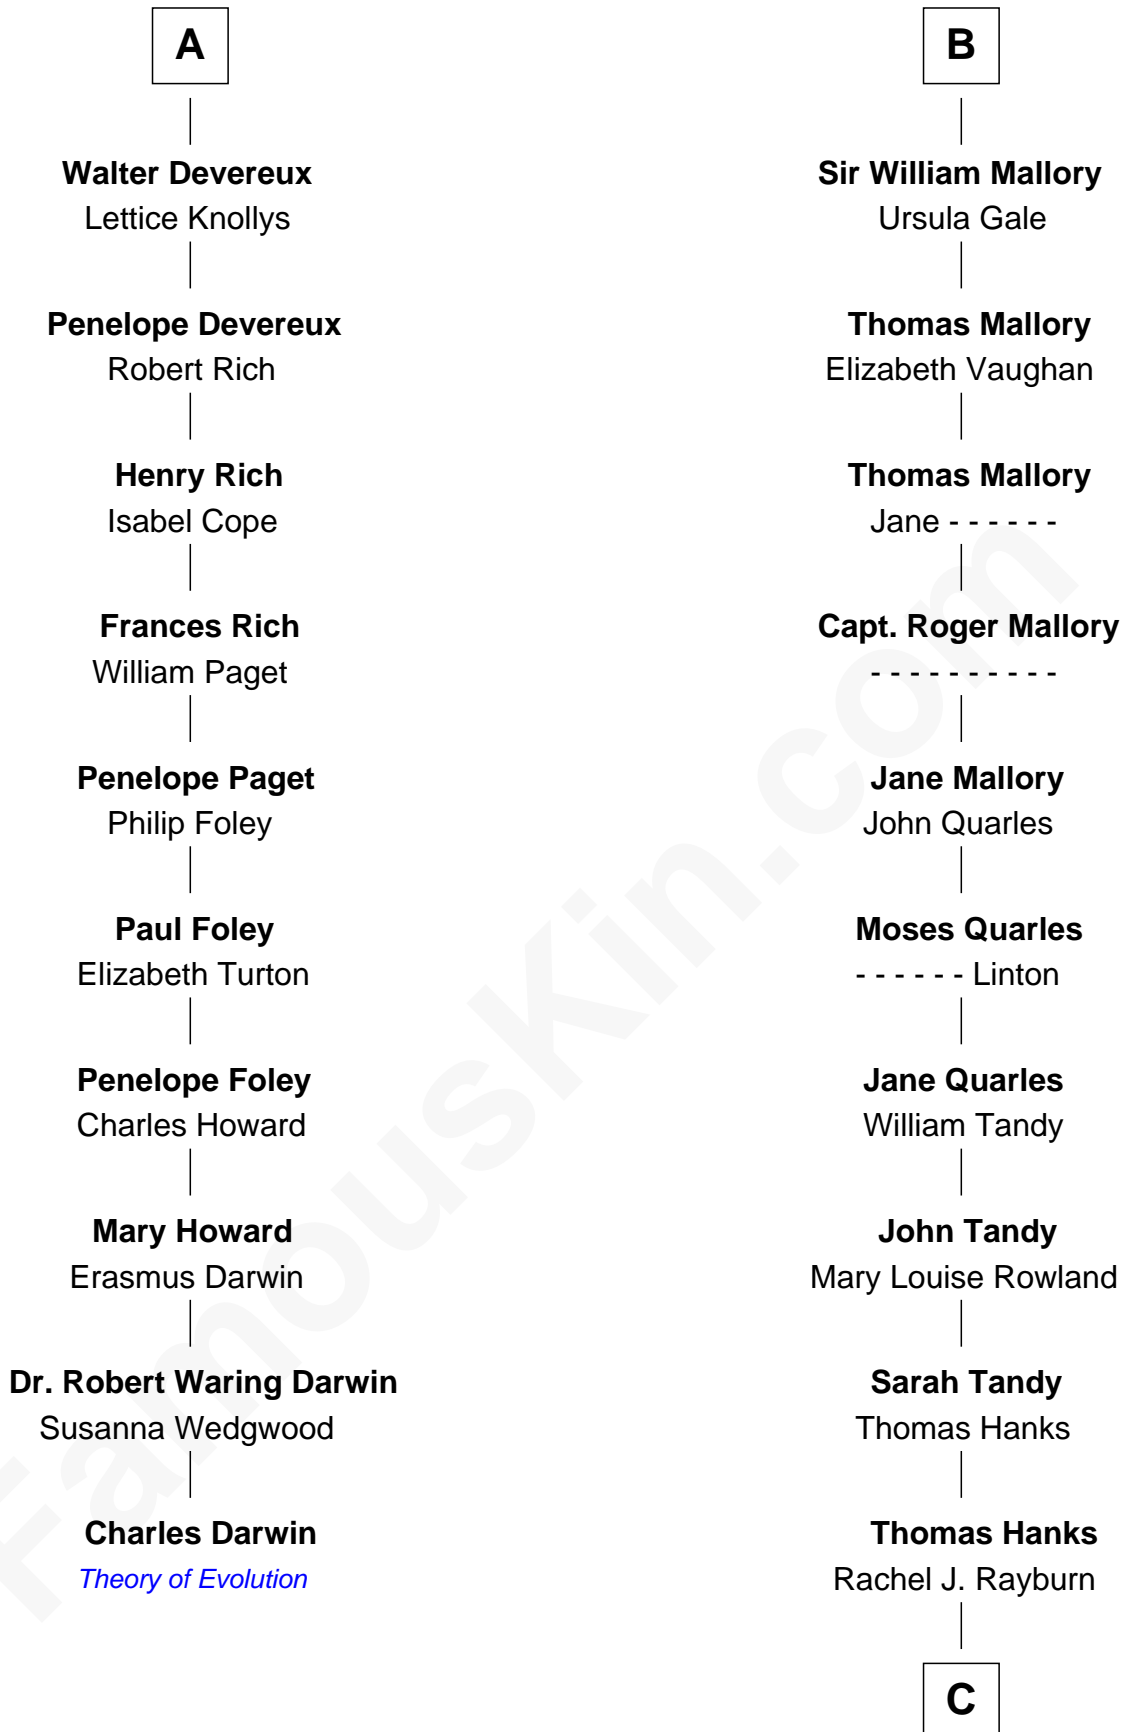

FamousKin.com

Relationship Chart of

Charles Darwin

Theory of Evolution

16th cousin 4 times removed of

Tom Hanks
Movie Actor

C

Daniel Boone Hanks
Mary Catherine Mefford

Ernest Buel Hanks
Gladys Hilda Ball

Amos Mefford Hanks
Janet Marylyn Frager

Tom Hanks
Movie Actor

FamousKin.com