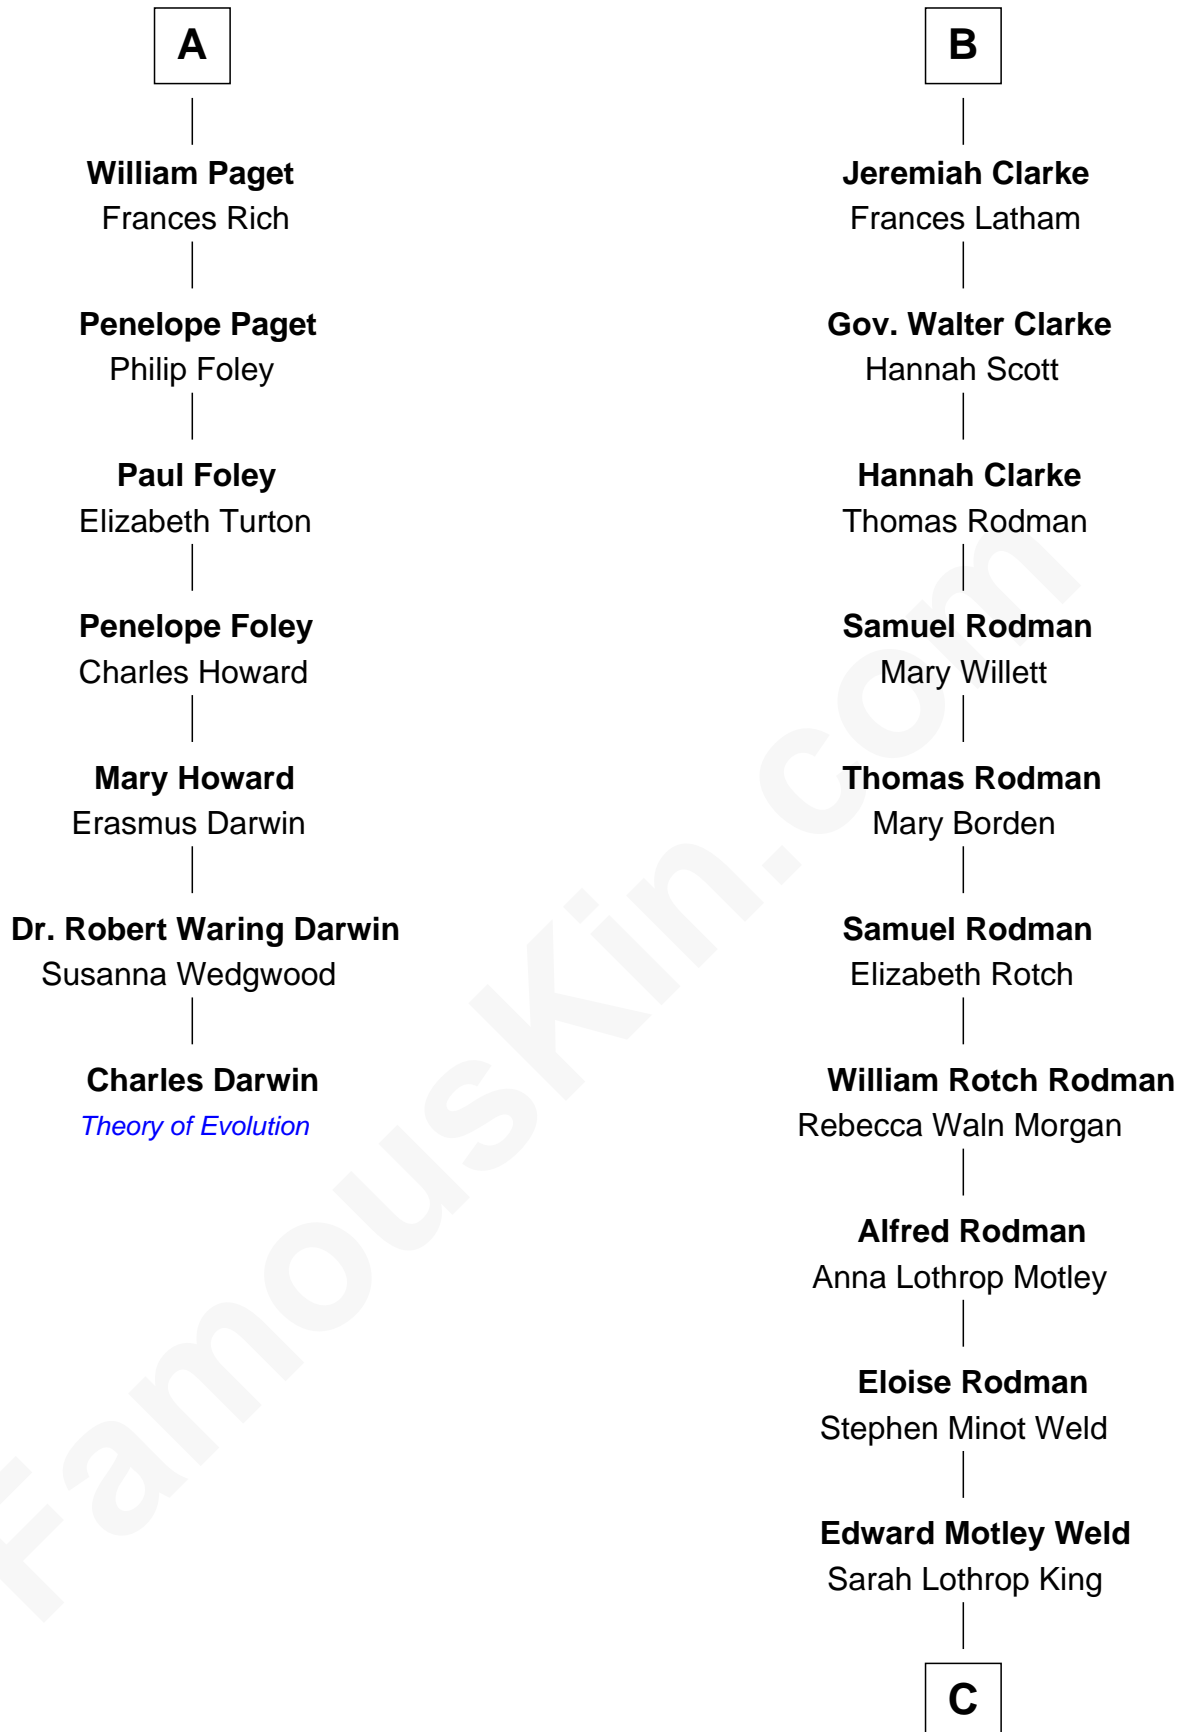

# FamousKin.com Relationship Chart of

**Charles Darwin**

*Theory of Evolution*

13th cousin 5 times removed of

**Tuesday Weld**

*TV and Movie Actress*

**Elizabeth Cokayne**

*with husband*  
Sir Laurence Cheney

**Elizabeth Boteler**  
Thomas Lovett

**Mary Boleyn**  
Sir William Carey

**Thomas Lovett**  
Anne Danvers

**Catherine Carey**  
Sir Francis Knollys

**Elizabeth Lovett**  
Anthony Cave

**Henry Knollys**  
Margaret Cave

**Mary Cave**  
Sir Jerome Weston

**Lettice Knollys**  
William Paget

**Mary Weston**  
William Clerke

**A**

**B**

**C**

**Lothrop Motley Weld**

Yosene Balfour Ker