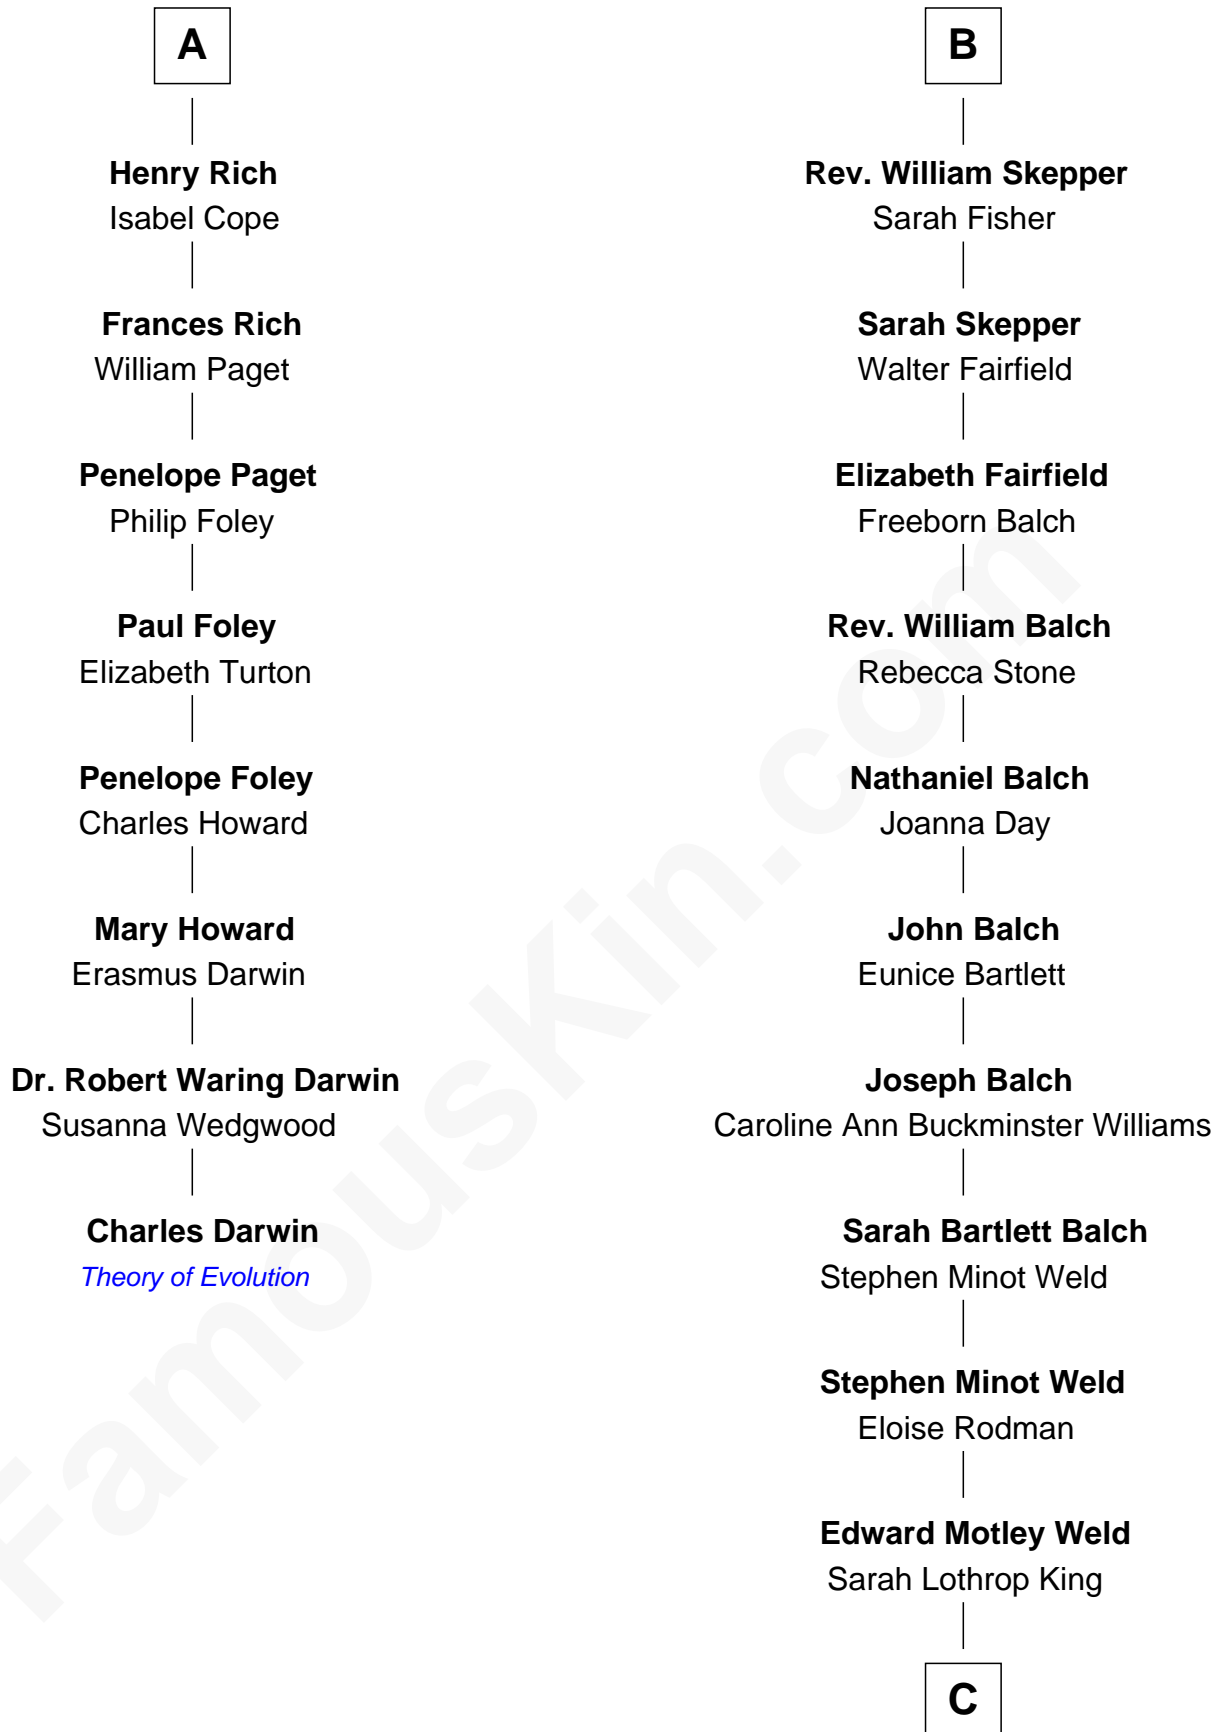

FamousKin.com

Relationship Chart of

Charles Darwin

Theory of Evolution

14th cousin 4 times removed of

Tuesday Weld

TV and Movie Actress

Sir Henry Percy
Elizabeth Mortimer

C

Lothrop Motley Weld

Yosene Balfour Ker

Tuesday Weld

TV and Movie Actress

FamousKin.com