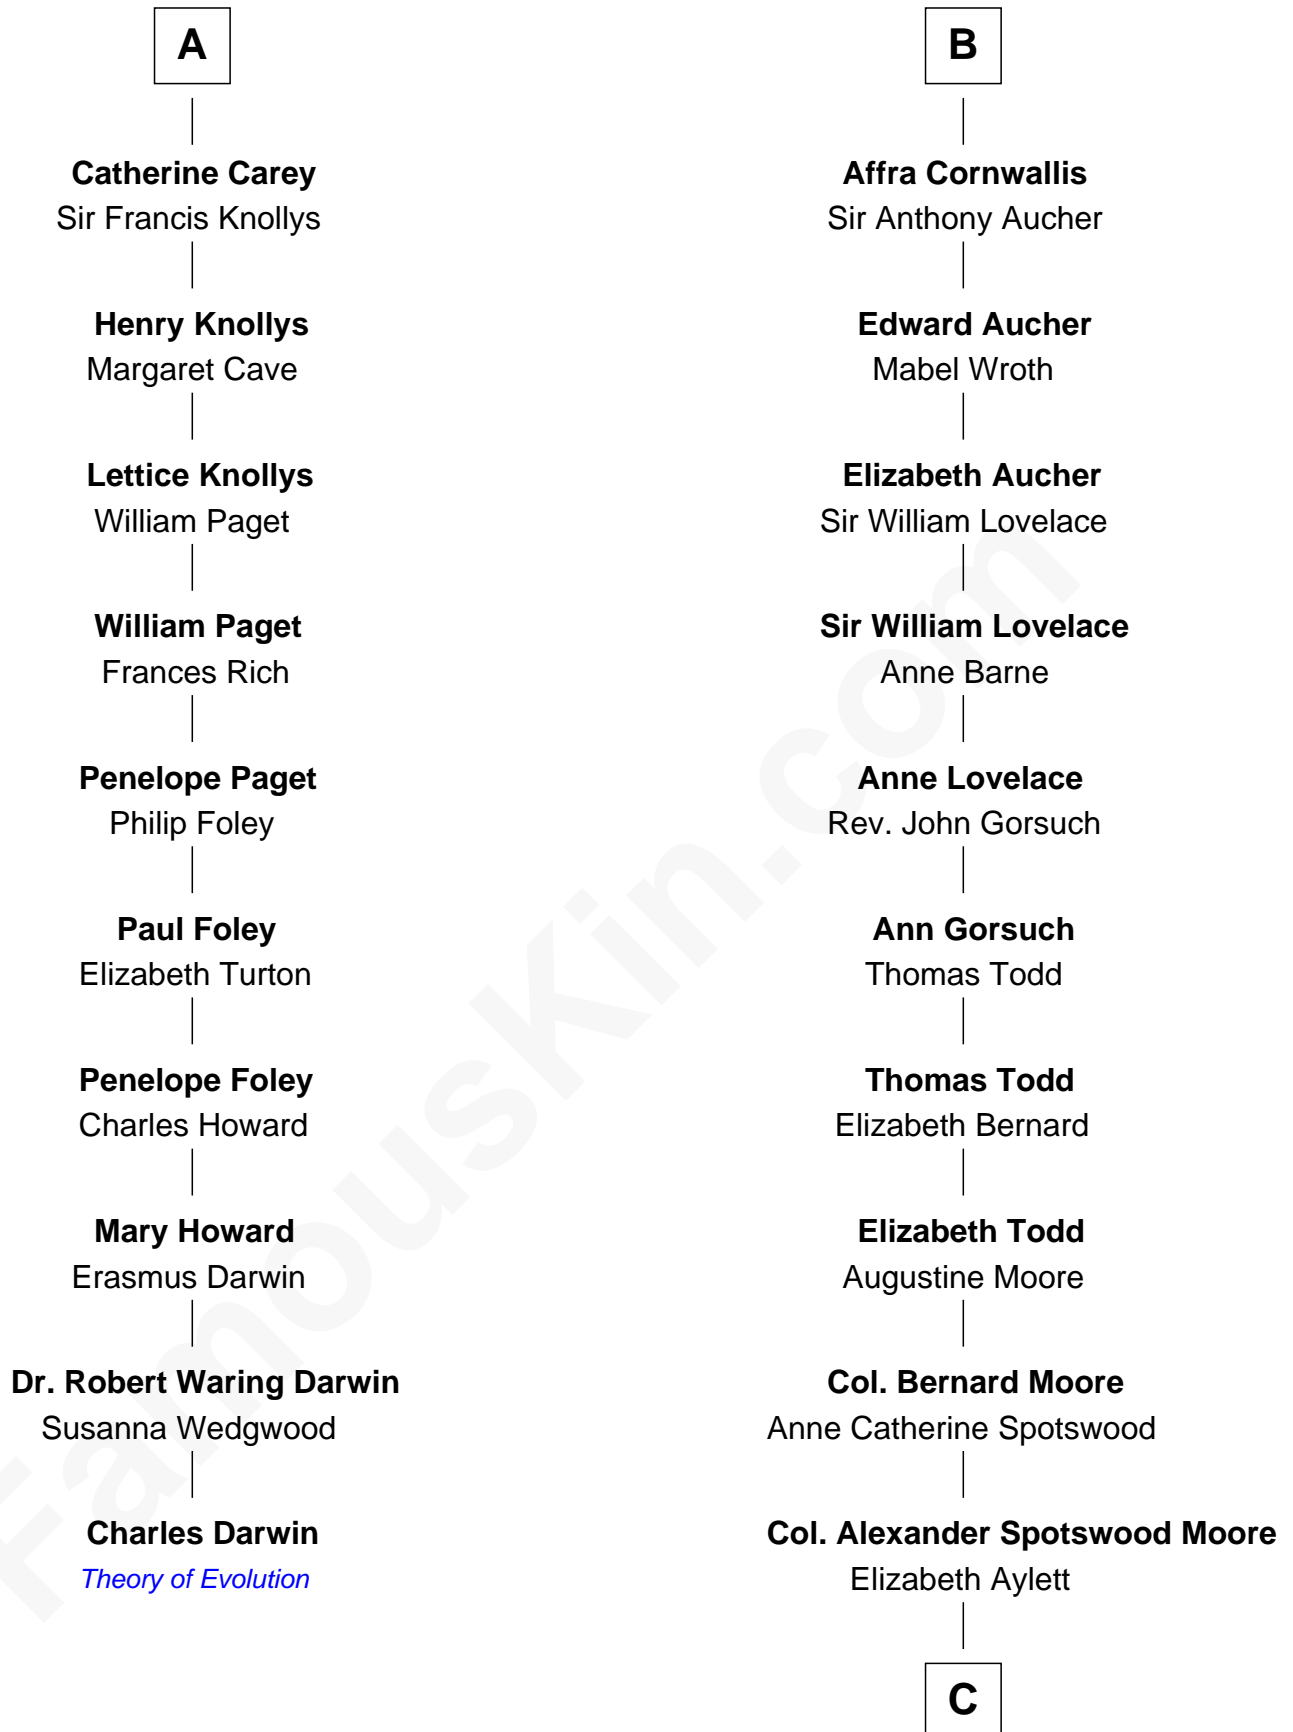

FamousKin.com

Relationship Chart of

Charles Darwin

Theory of Evolution

16th cousin 3 times removed of

Helen Keller

Author and Activist

Hugh le Despencer

Anne Pashley

Edward Tyrrell

Philippa Tyrrell

Thomas Cornwallis

Sir William Cornwallis

Elizabeth Stanford

B

C