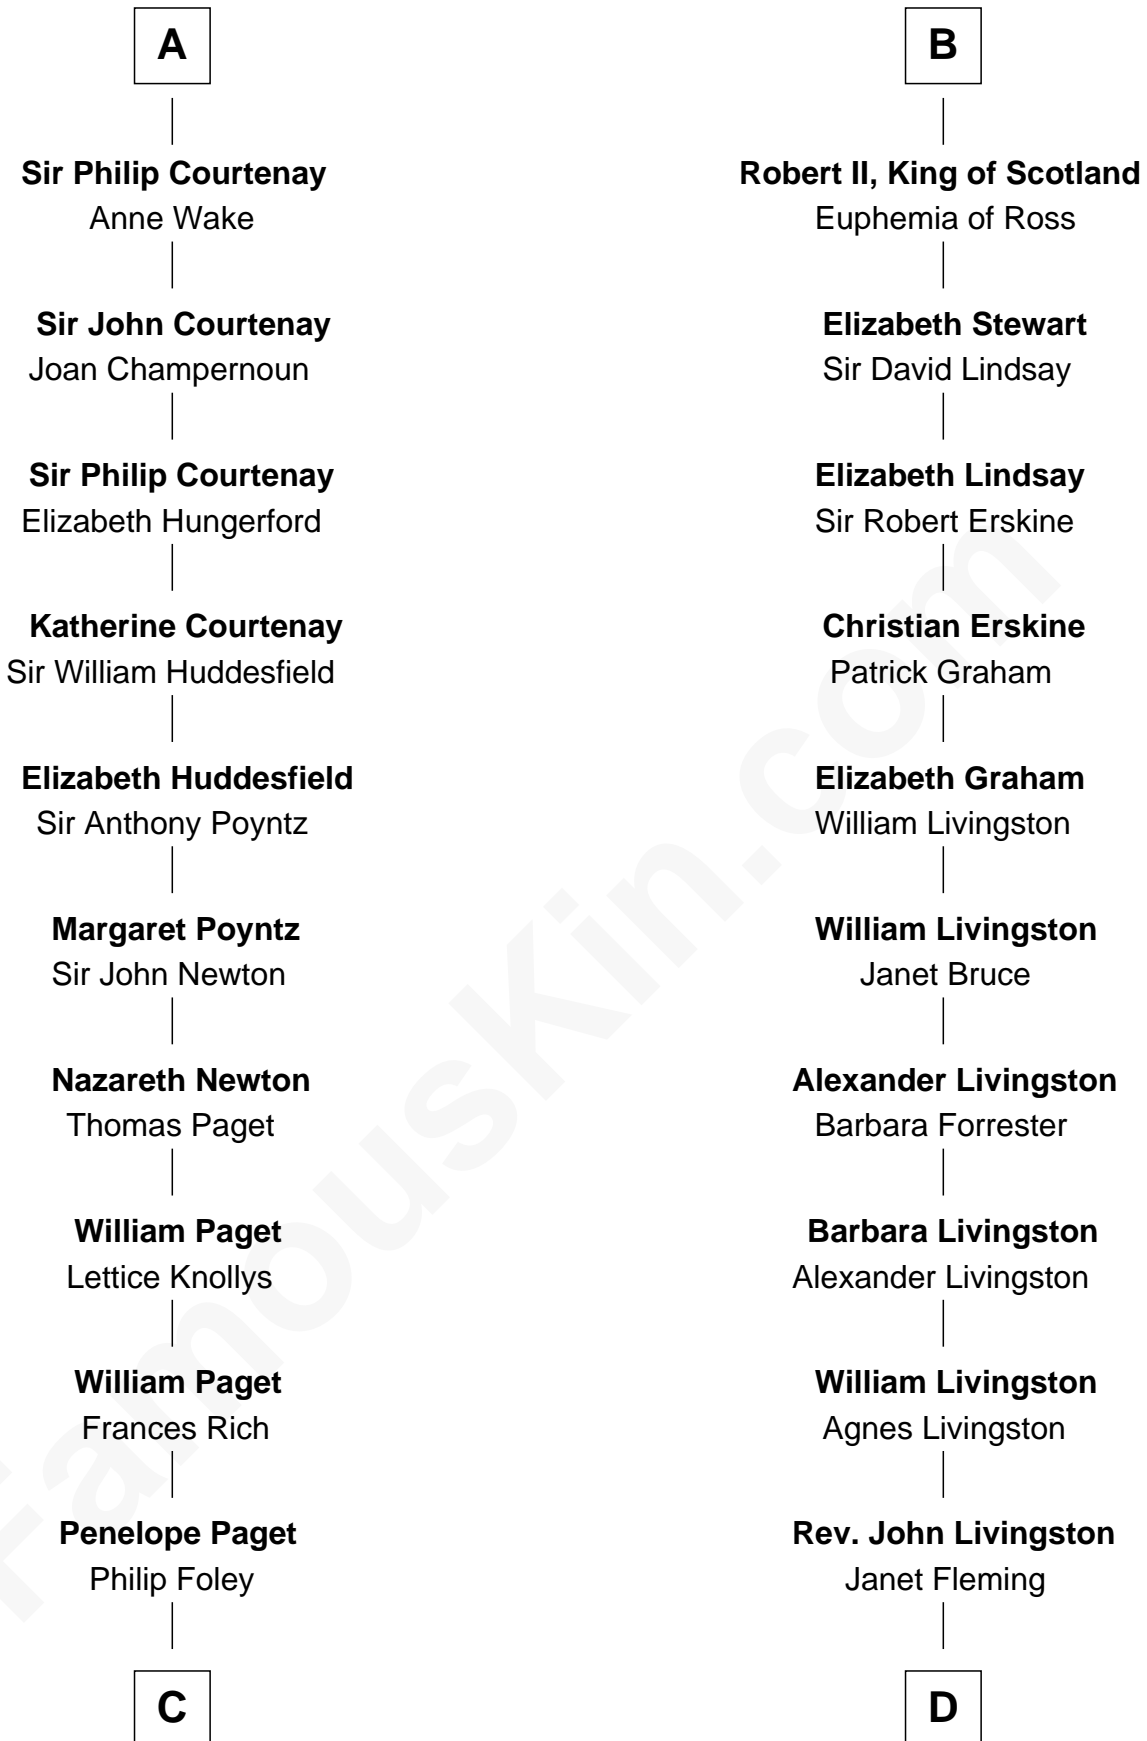

FamousKin.com Relationship Chart of

Charles Darwin

Theory of Evolution

19th cousin 2 times removed of

Philip Livingston

Signer of the Declaration of Independence

Dermot MacMurrough

Mor O'Toole

C

Paul Foley
Elizabeth Turton

Penelope Foley
Charles Howard

Mary Howard
Erasmus Darwin

Dr. Robert Waring Darwin
Susanna Wedgwood

Charles Darwin
Theory of Evolution

D

Robert Livingston
Alida Schuyler