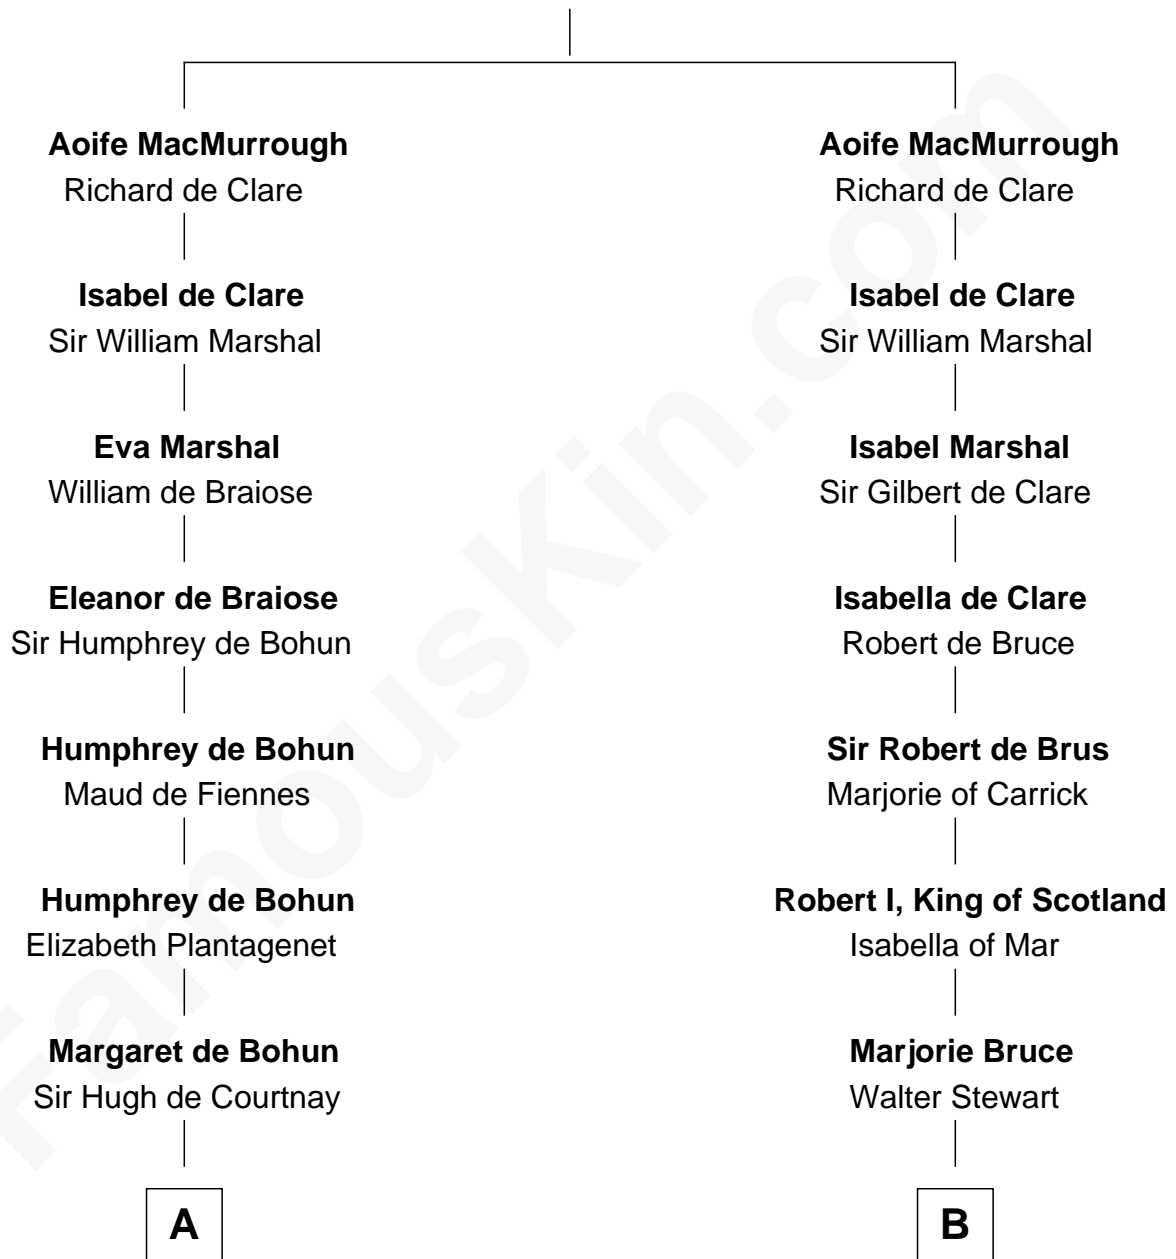

FamousKin.com Relationship Chart of

Charles Darwin

Theory of Evolution

19th cousin 2 times removed of

Philip Livingston

Signer of the Declaration of Independence

Dermot MacMurrough

Mor O'Toole

C

Paul Foley
Elizabeth Turton

Penelope Foley
Charles Howard

Mary Howard
Erasmus Darwin

Dr. Robert Waring Darwin
Susanna Wedgwood

Charles Darwin
Theory of Evolution

D

Robert Livingston
Alida Schuyler

Philip Livingston
Catrina Van Brugh

Philip Livingston
Signer of Declaration of Independence

FamousKin.com