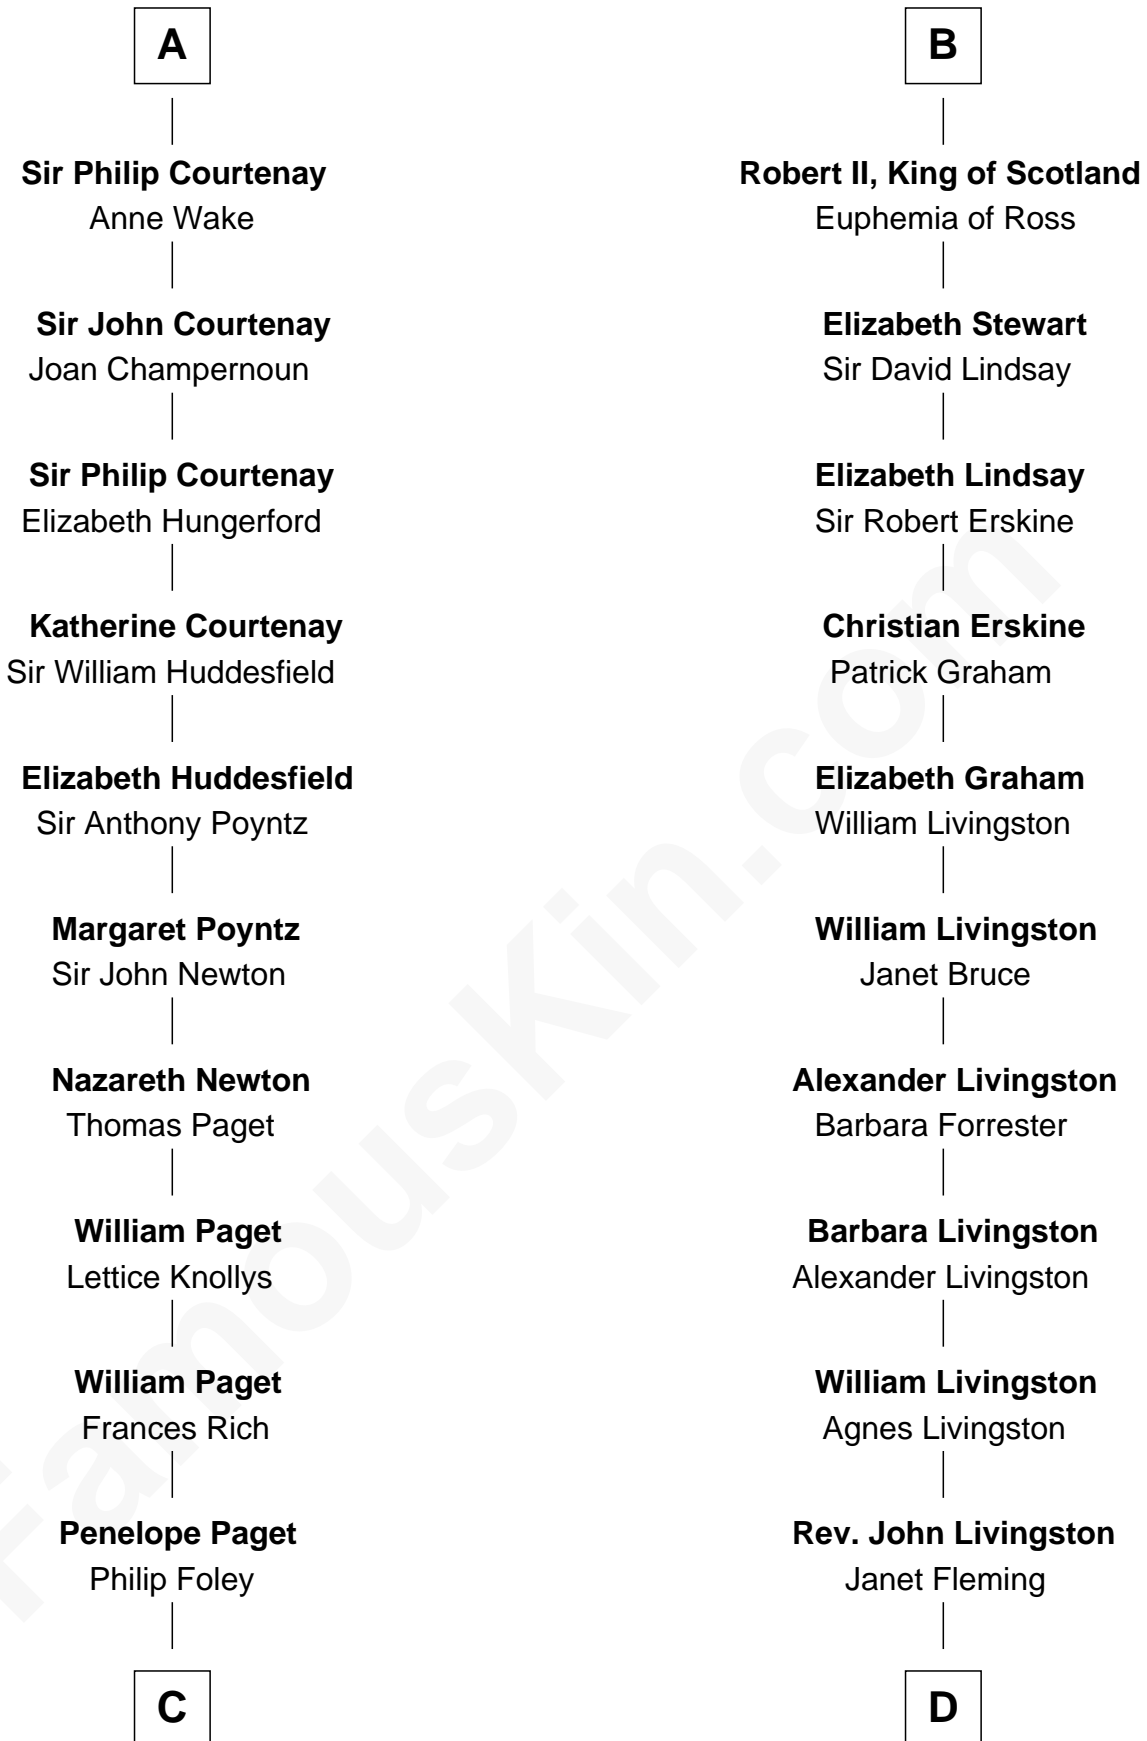

FamousKin.com Relationship Chart of

Charles Darwin

Theory of Evolution

19th cousin 2 times removed of

Philip Livingston

Signer of the Declaration of Independence

Robert de Beaumont

Amicia de Gael

Sir Hugh de Courtnay
Margaret de Bohun

A

Hawise de Beaumont
William FitzRobert

Amice of Gloucester
Sir Richard de Clare

Sir Gilbert de Clare
Isabel Marshal

Isabella de Clare
Robert de Bruce

Sir Robert de Brus
Marjorie of Carrick

Robert I, King of Scotland
Isabella of Mar

Marjorie Bruce
Walter Stewart

B

C

Paul Foley
Elizabeth Turton

Penelope Foley
Charles Howard

Mary Howard
Erasmus Darwin

Dr. Robert Waring Darwin
Susanna Wedgwood