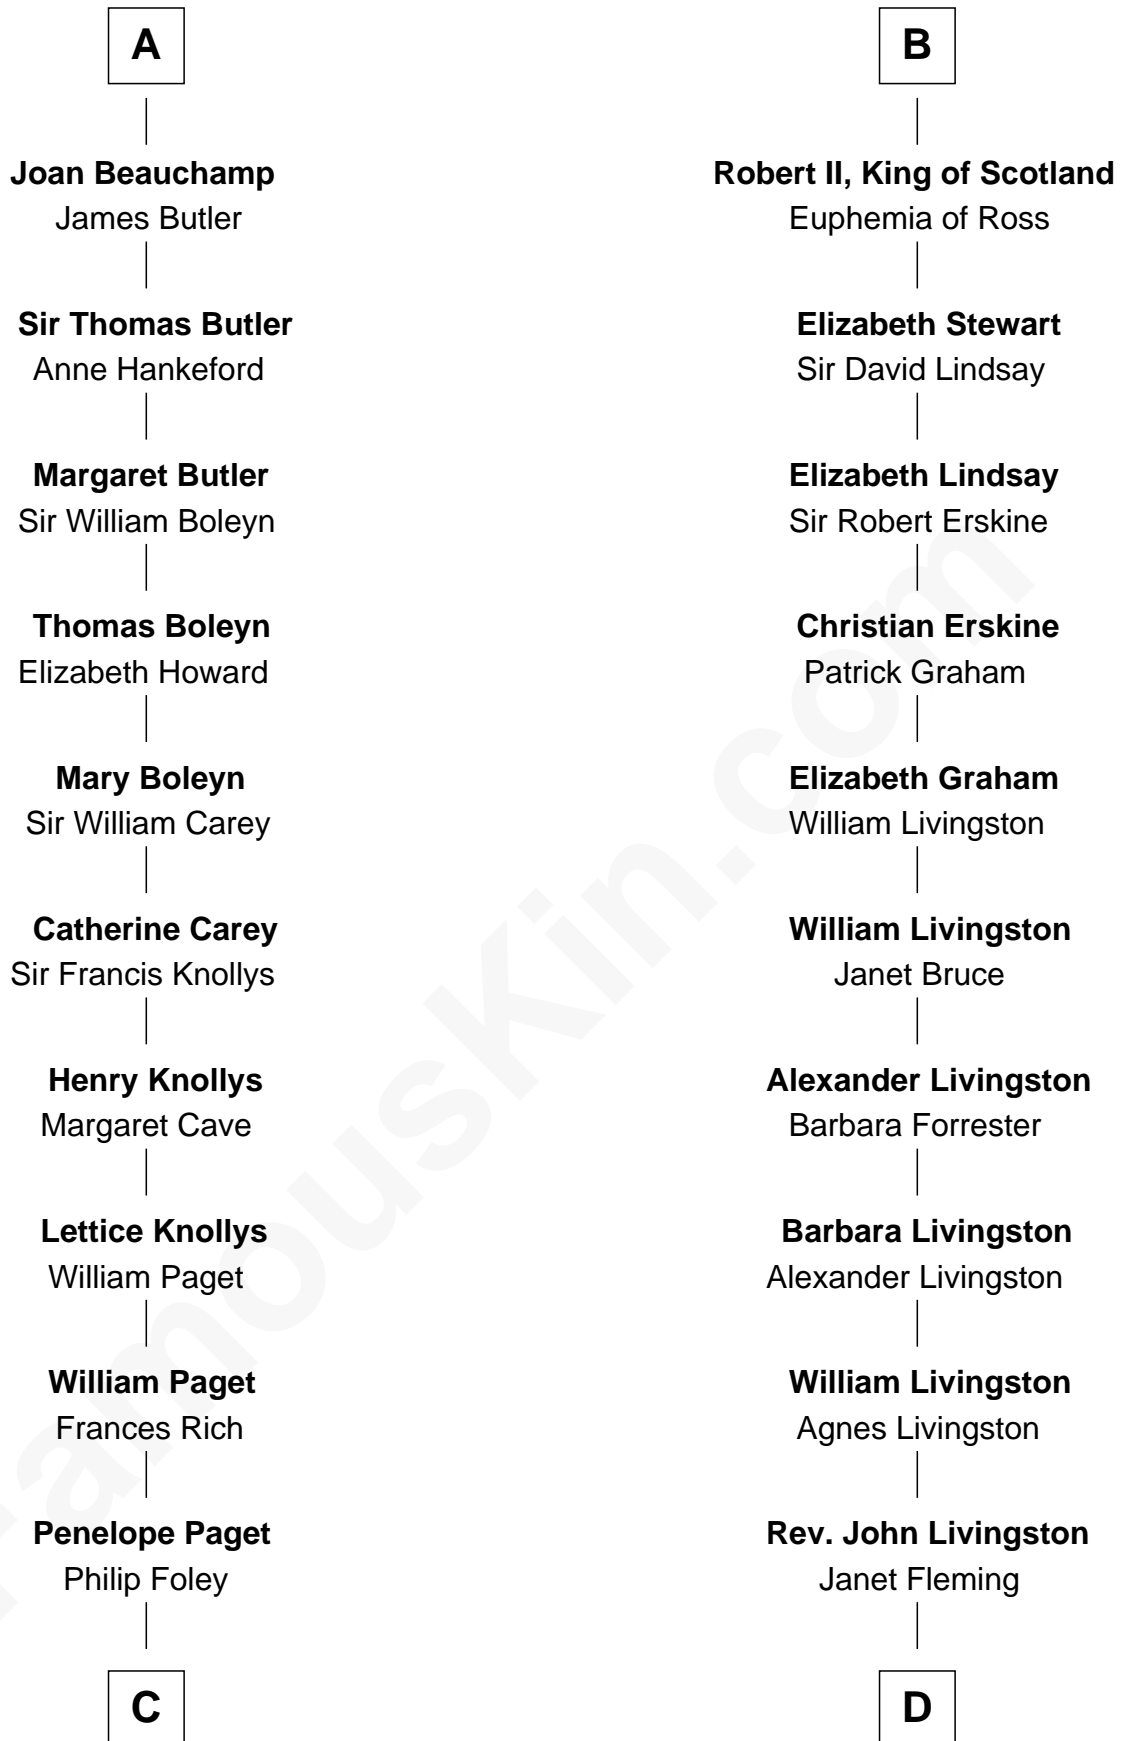

FamousKin.com Relationship Chart of

Charles Darwin

Theory of Evolution

19th cousin 2 times removed of

Philip Livingston

Signer of the Declaration of Independence

James de St. Hilary

Aveline - - - - -

Roger de Clare

Sir Richard de Clare

Amice of Gloucester

Sir Gilbert de Clare

Isabel Marshal

Isabella de Clare

Robert de Bruce

Sir Robert de Brus

Marjorie of Carrick

Robert I, King of Scotland

Isabella of Mar

Marjorie Bruce

Walter Stewart

B

C

Paul Foley
Elizabeth Turton

Penelope Foley
Charles Howard

Mary Howard
Erasmus Darwin

Dr. Robert Waring Darwin
Susanna Wedgwood

Charles Darwin
Theory of Evolution

D

Robert Livingston
Alida Schuyler

Philip Livingston
Catrina Van Brugh

Philip Livingston
Signer of Declaration of Independence