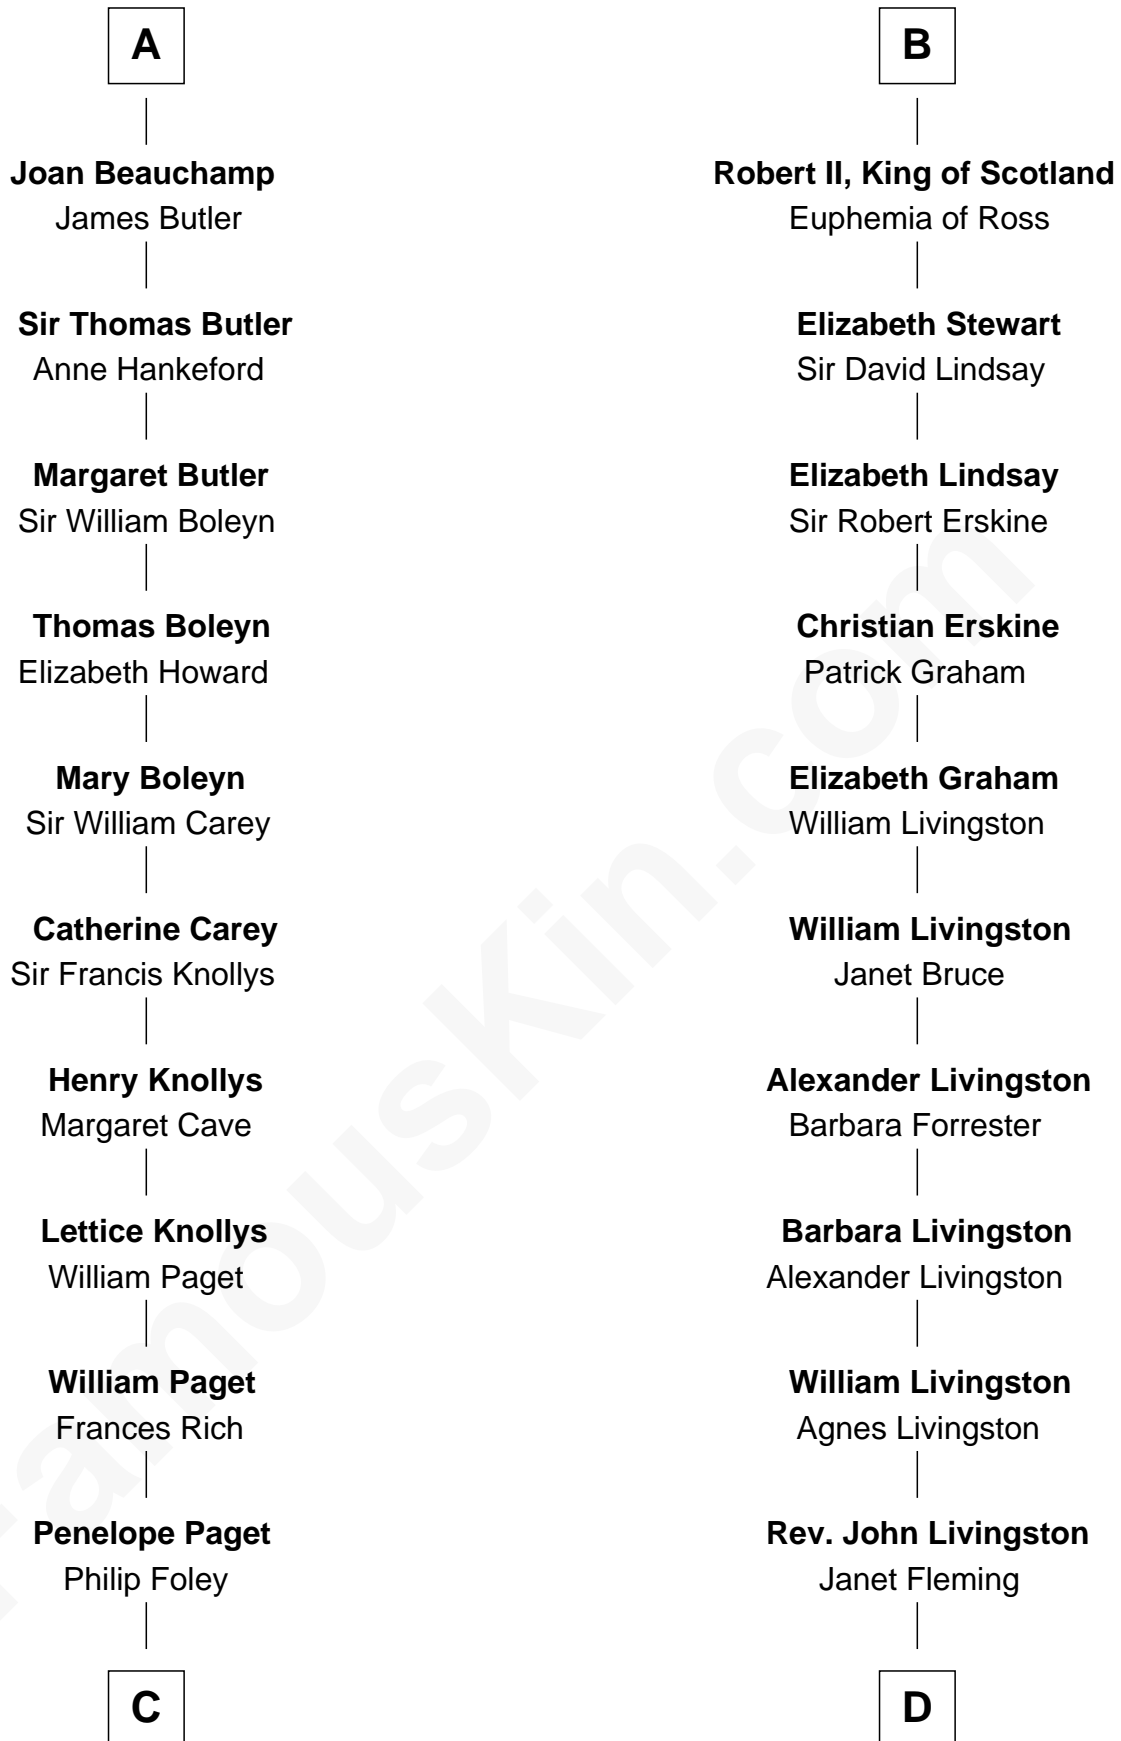

FamousKin.com

Relationship Chart of

Charles Darwin

Theory of Evolution

19th cousin 2 times removed of

Philip Livingston

Signer of the Declaration of Independence

Richard Fitzgilbert de Clare

Adeliza de Meschines

C

Paul Foley
Elizabeth Turton

Penelope Foley
Charles Howard

Mary Howard
Erasmus Darwin

Dr. Robert Waring Darwin
Susanna Wedgwood

Charles Darwin
Theory of Evolution

D