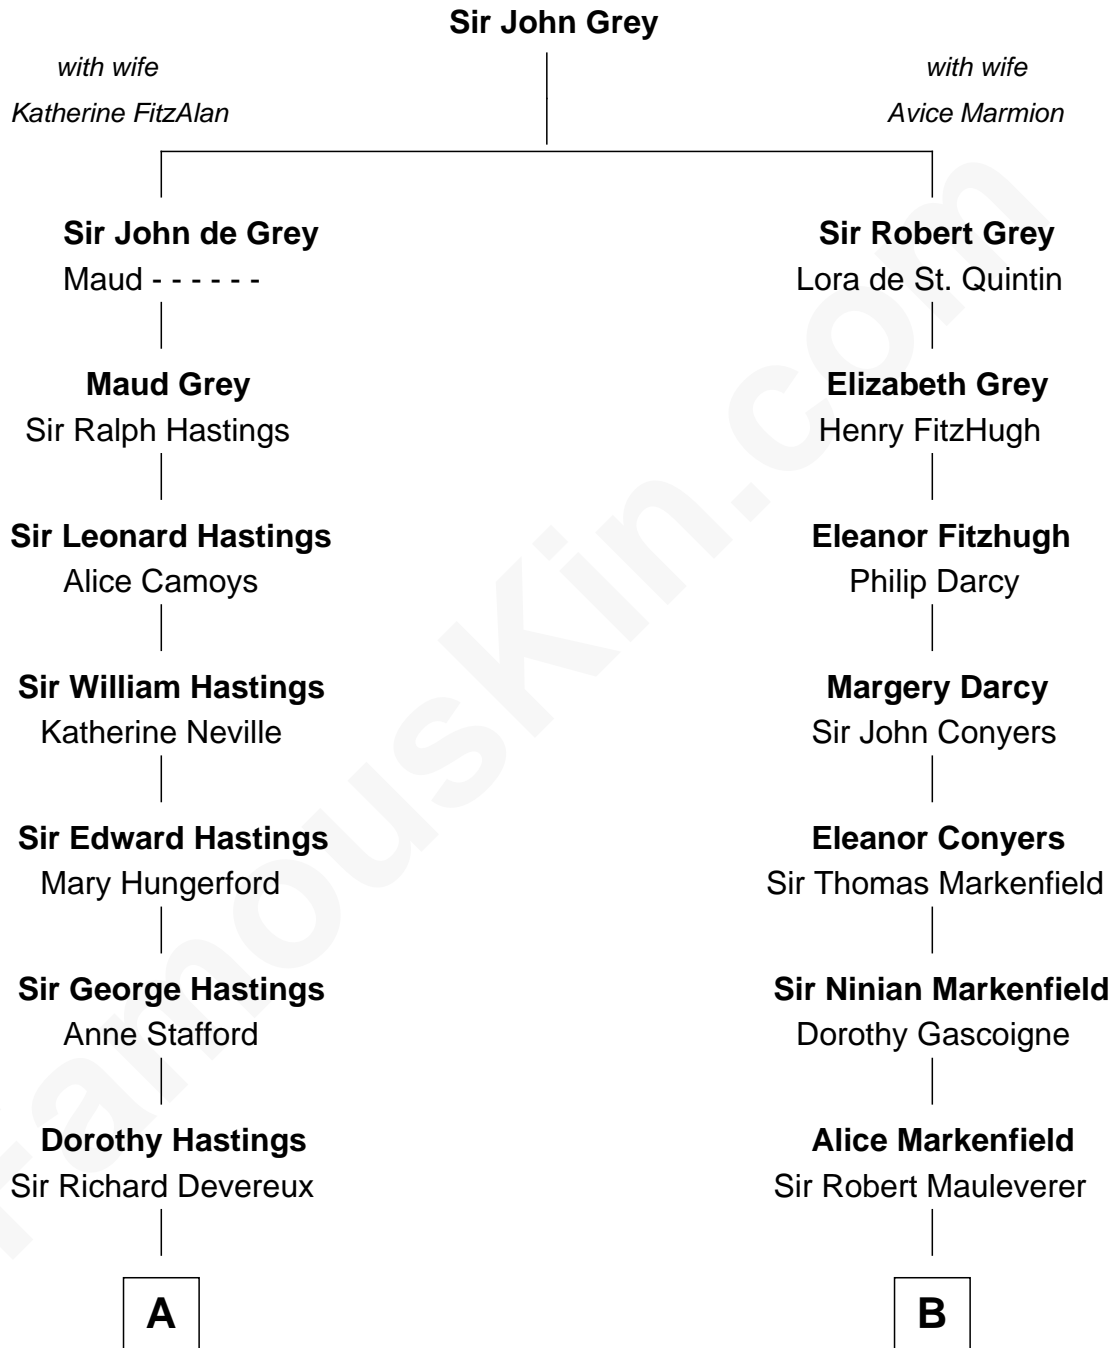

FamousKin.com Relationship Chart of

Charles Darwin

Theory of Evolution

16th cousin 2 times removed of

Leverett Saltonstall

55th Governor of Massachusetts

C

Richard Middlecott Saltonstall

Eleanor Brooks

Leverett Saltonstall

55th Governor of Massachusetts

FamousKin.com