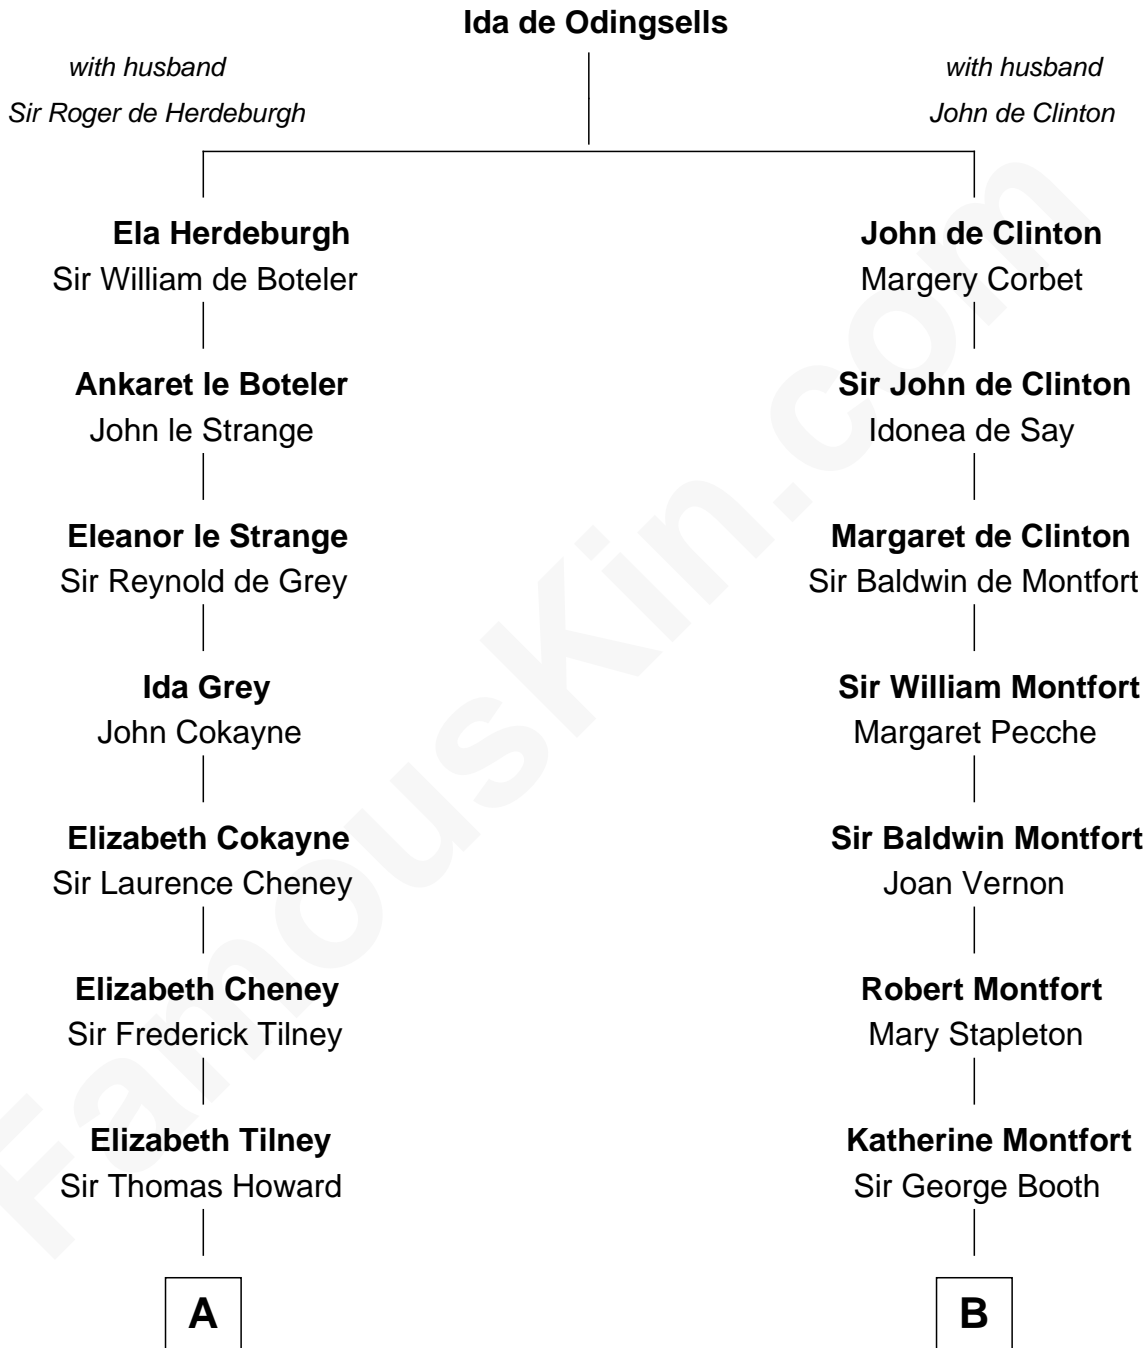

FamousKin.com Relationship Chart of

Charles Darwin

Theory of Evolution

16th cousin 2 times removed of

Abraham Baldwin

Signer of the U.S. Constitution

FamousKin.com