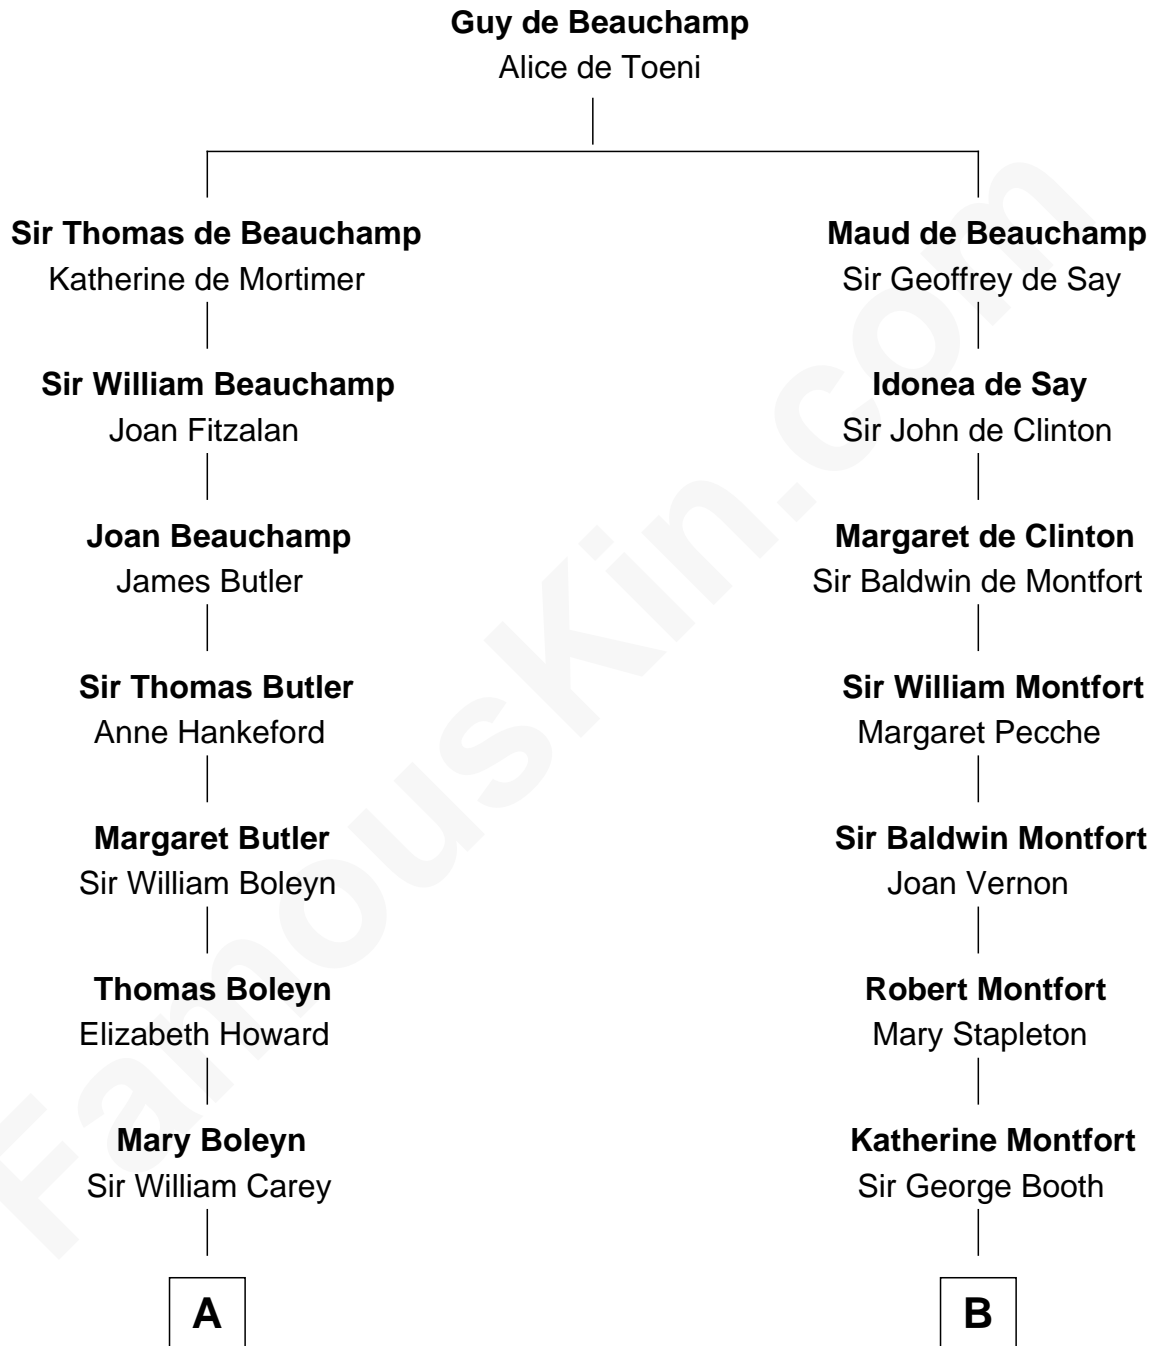

FamousKin.com Relationship Chart of

Charles Darwin

Theory of Evolution

16th cousin of

Abraham Baldwin

Signer of the U.S. Constitution

A

Catherine Carey
Sir Francis Knollys

Henry Knollys
Margaret Cave

Lettice Knollys
William Paget

William Paget
Frances Rich

Penelope Paget
Philip Foley

Paul Foley
Elizabeth Turton

Penelope Foley
Charles Howard

Mary Howard
Erasmus Darwin

Dr. Robert Waring Darwin
Susanna Wedgwood

Charles Darwin
Theory of Evolution

B

Sir William Booth
Ellen Montgomery

Jane Booth
Sir Thomas Holford

Dorothy Holford
John Bruen

John Bruen
Anne Fox

Obadiah Bruen
Sarah Seeley

Mary Bruen
John Baldwin