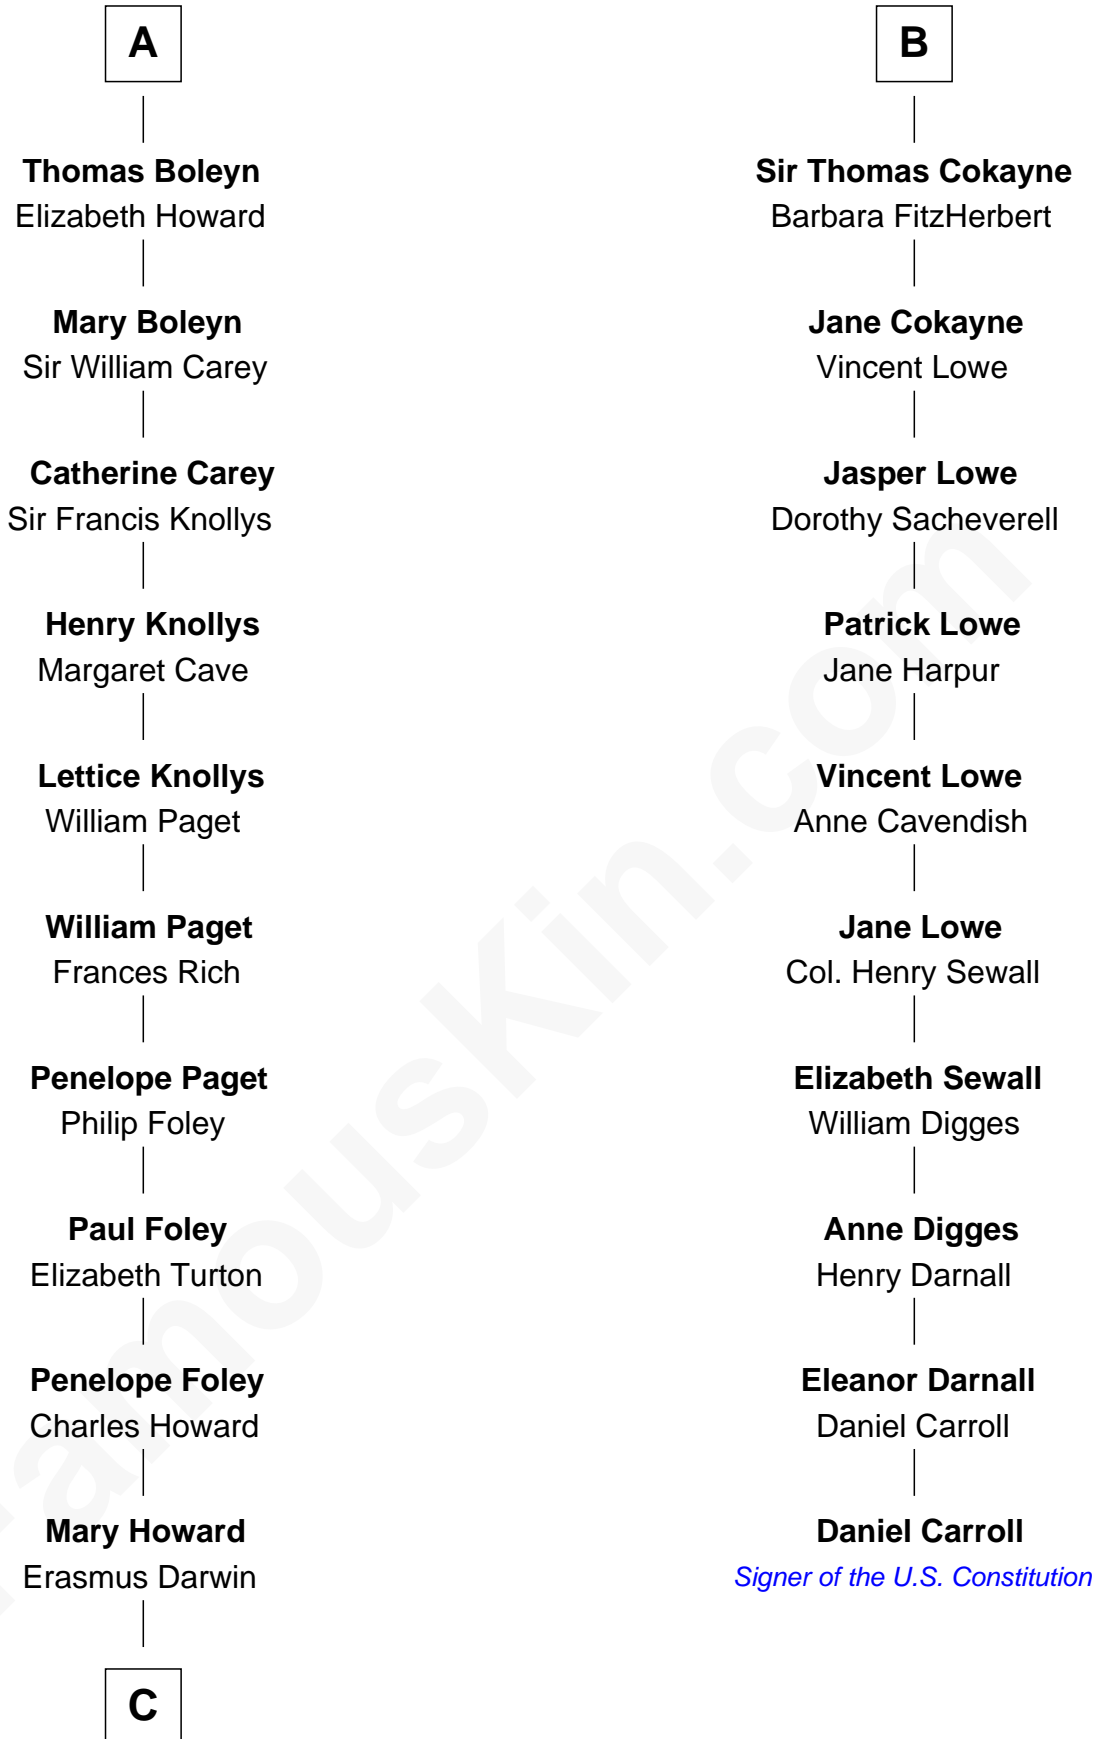

# FamousKin.com Relationship Chart of

**Charles Darwin**

*Theory of Evolution*

16th cousin 2 times removed of

**Daniel Carroll**

*Signer of the U.S. Constitution*

**Sir Robert de Ros**

Isabel de Aubeney

FamousKin.com