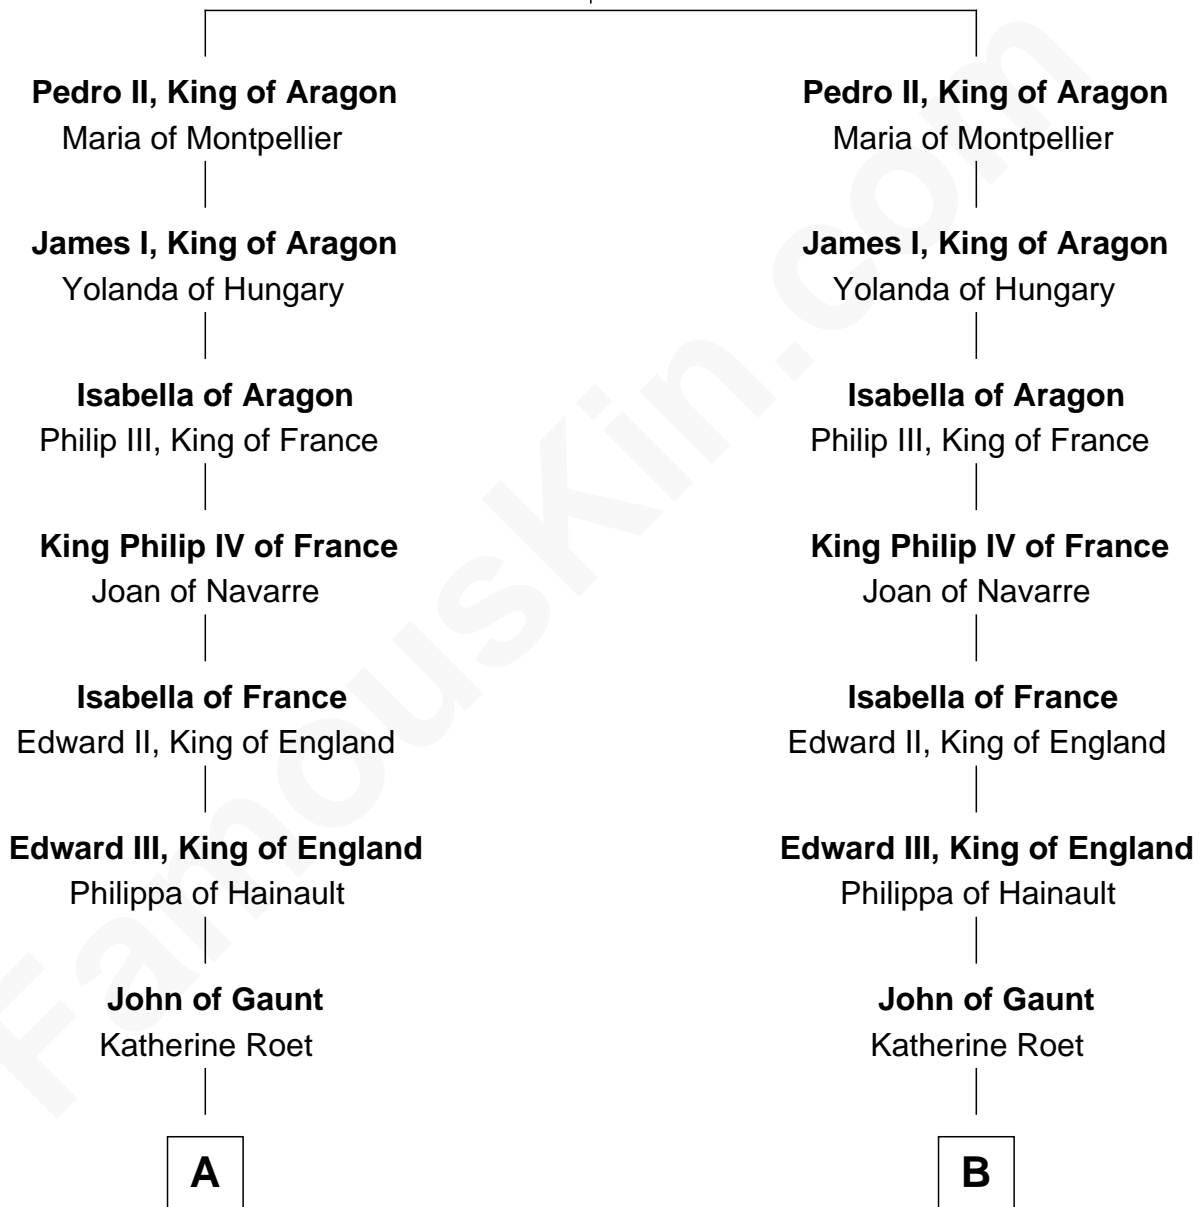

FamousKin.com Relationship Chart of

Charles Darwin

Theory of Evolution

18th cousin 3 times removed of

Daniel Carroll

Signer of the U.S. Constitution

Alfonso II, King of Aragon

Sancha of Castile

C

Paul Foley
Elizabeth Turton

Penelope Foley
Charles Howard

Mary Howard
Erasmus Darwin

Dr. Robert Waring Darwin
Susanna Wedgwood

Charles Darwin
Theory of Evolution

D

Eleanor Darnall
Daniel Carroll