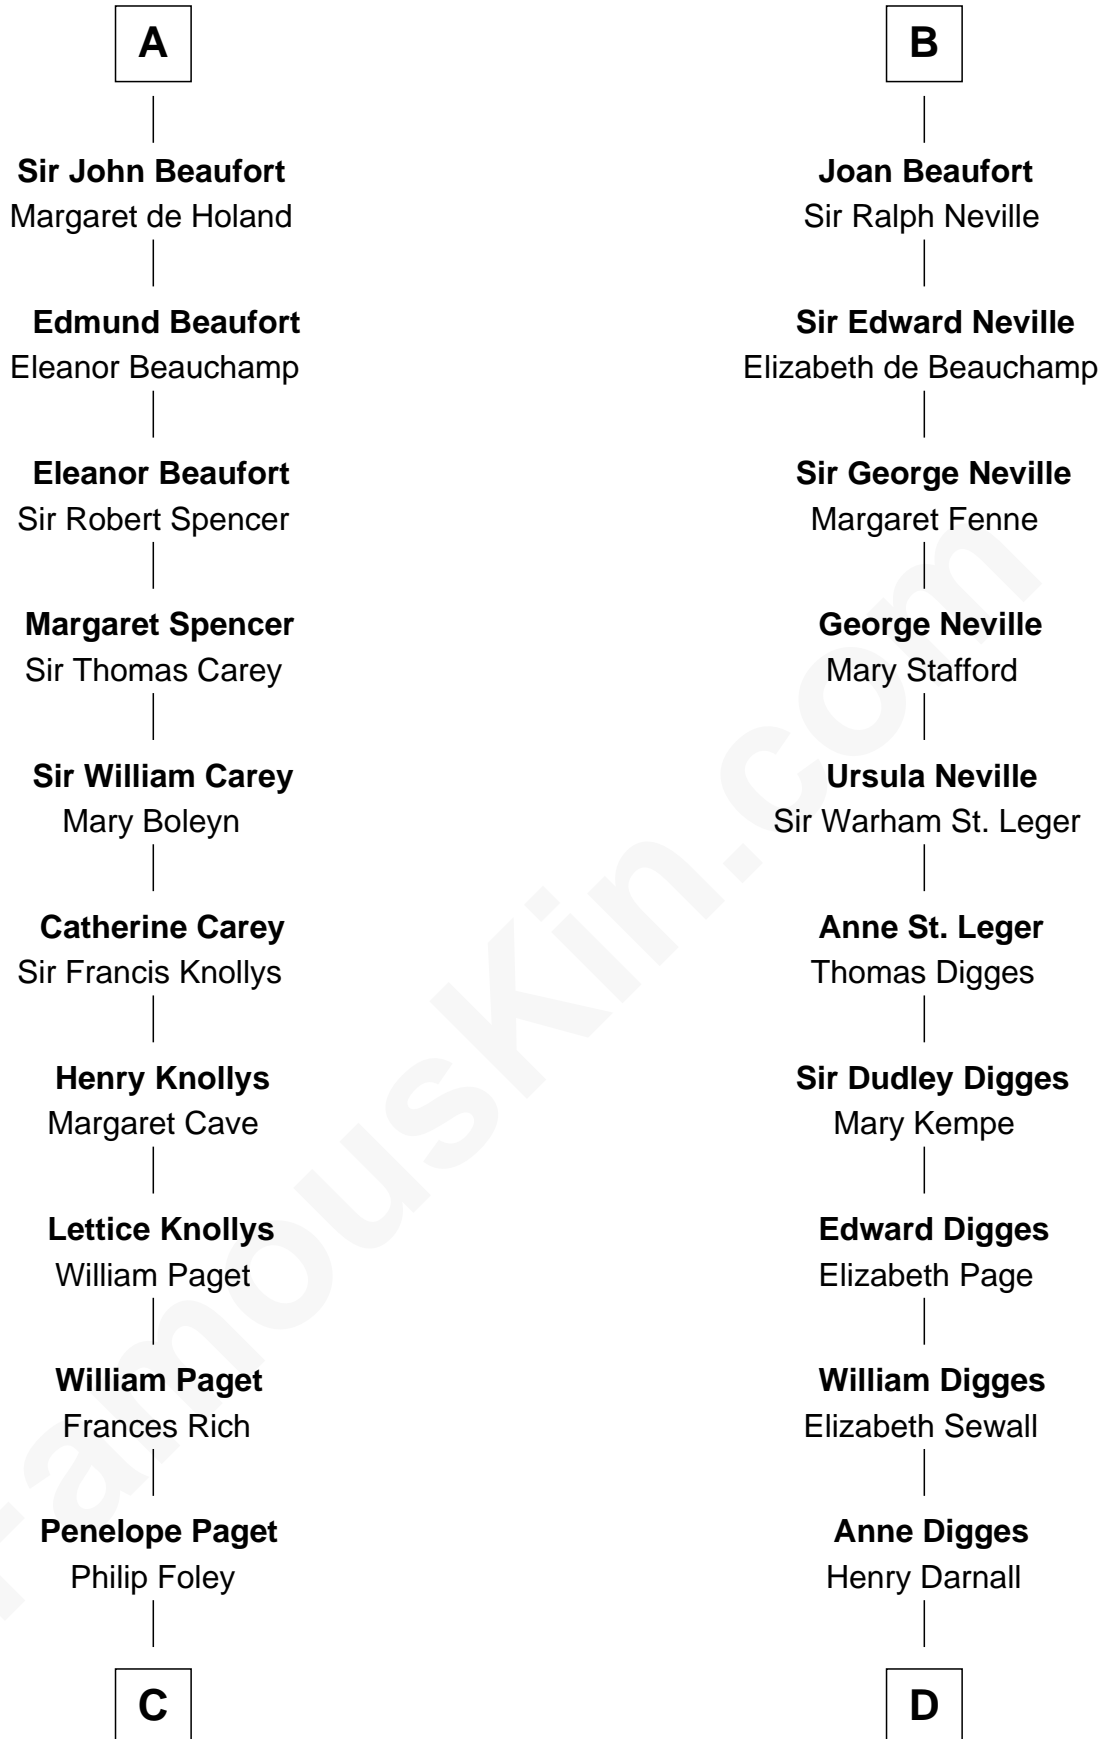

FamousKin.com Relationship Chart of

Charles Darwin

Theory of Evolution

18th cousin 3 times removed of

Daniel Carroll

Signer of the U.S. Constitution

Alfonso II, King of Aragon

Sancha of Castile

C

Paul Foley
Elizabeth Turton

Penelope Foley
Charles Howard

Mary Howard
Erasmus Darwin

Dr. Robert Waring Darwin
Susanna Wedgwood

Charles Darwin
Theory of Evolution

D

Eleanor Darnall
Daniel Carroll