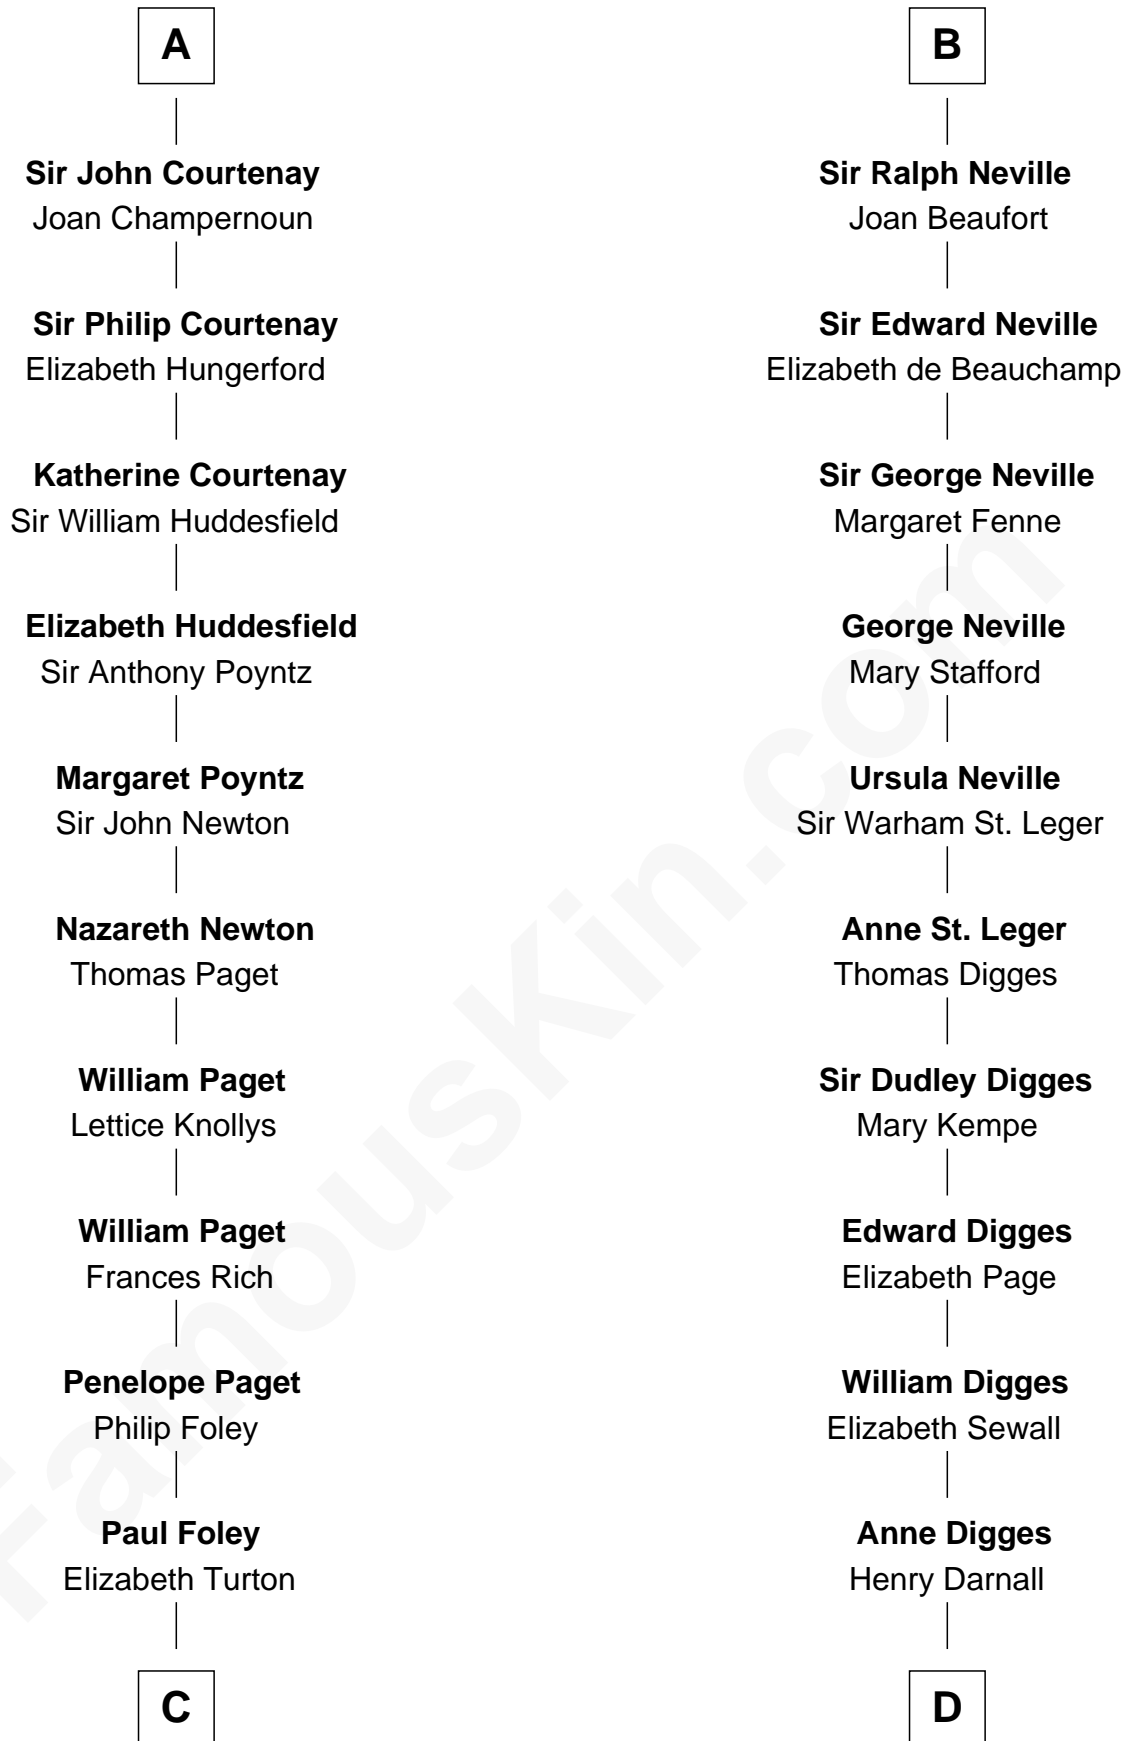

FamousKin.com Relationship Chart of

Charles Darwin

Theory of Evolution

18th cousin 2 times removed of

Daniel Carroll

Signer of the U.S. Constitution

C

Penelope Foley
Charles Howard

Mary Howard
Erasmus Darwin

Dr. Robert Waring Darwin
Susanna Wedgwood

Charles Darwin
Theory of Evolution

D

Eleanor Darnall
Daniel Carroll

Daniel Carroll
Signer of the U.S. Constitution

FamousKin.com