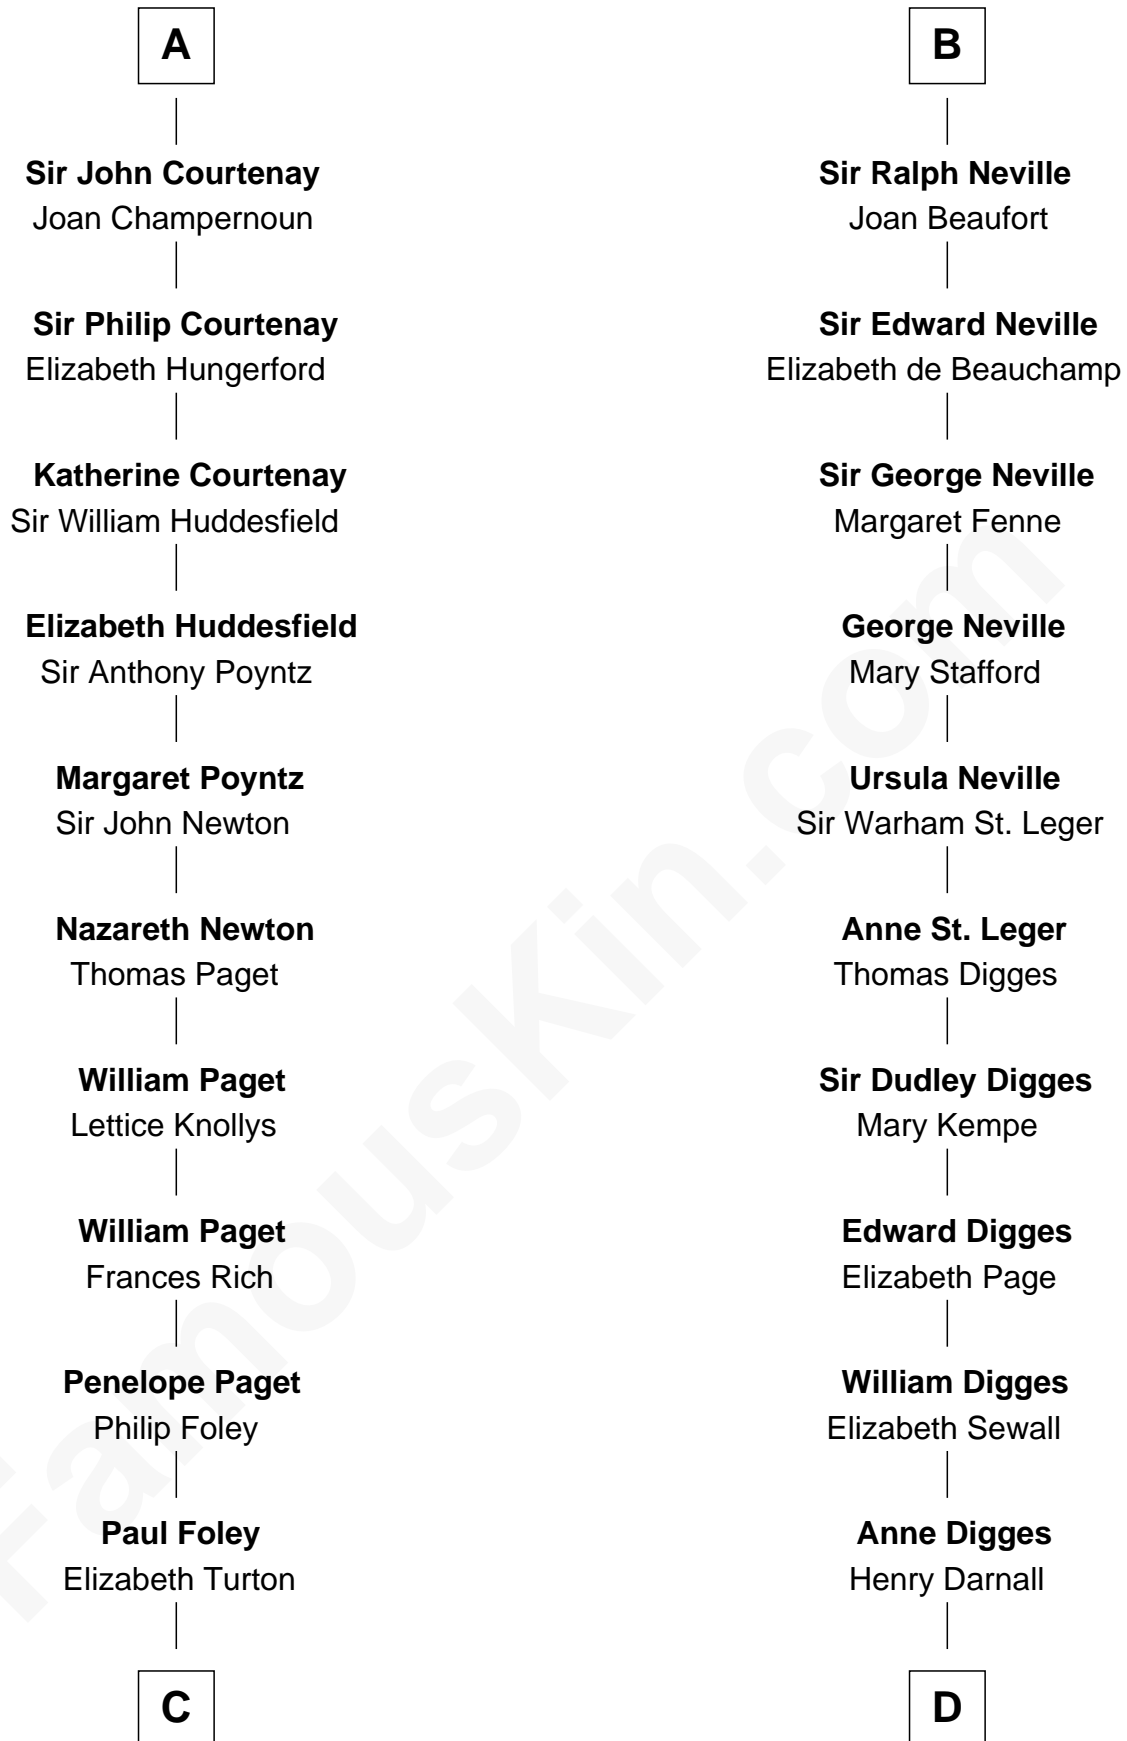

FamousKin.com Relationship Chart of

Charles Darwin

Theory of Evolution

18th cousin 2 times removed of

Daniel Carroll

Signer of the U.S. Constitution

John FitzGilbert
Sybilla of Salisbury

C

Penelope Foley
Charles Howard

Mary Howard
Erasmus Darwin

Dr. Robert Waring Darwin
Susanna Wedgwood

Charles Darwin
Theory of Evolution

D

Eleanor Darnall
Daniel Carroll

Daniel Carroll
Signer of the U.S. Constitution