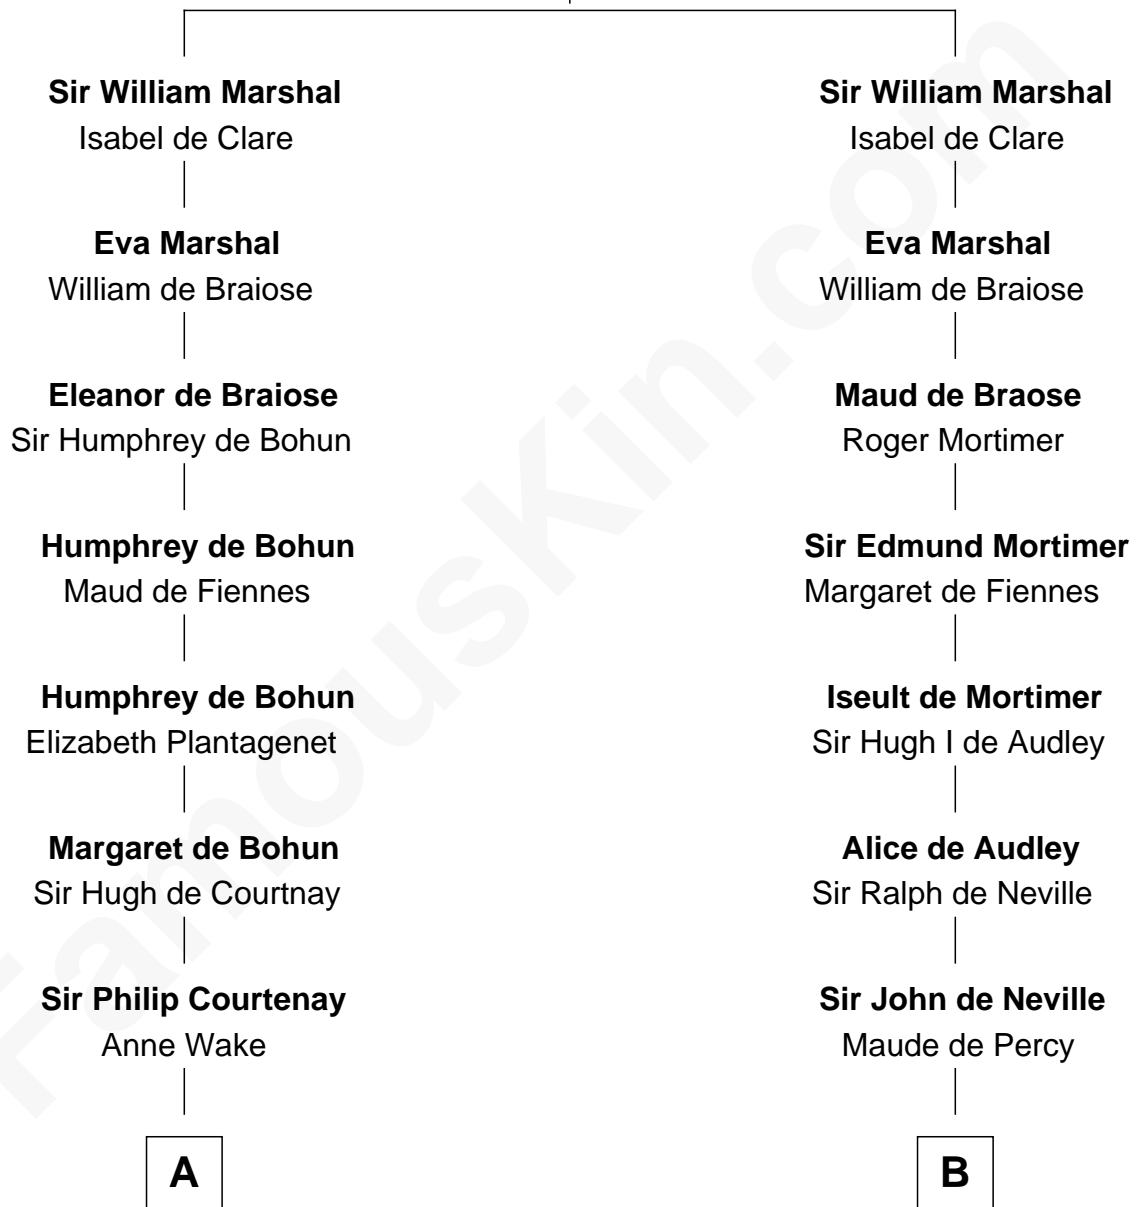

FamousKin.com Relationship Chart of

Charles Darwin

Theory of Evolution

18th cousin 2 times removed of

Daniel Carroll

Signer of the U.S. Constitution

John FitzGilbert
Sybilla of Salisbury

C

Penelope Foley
Charles Howard

Mary Howard
Erasmus Darwin

Dr. Robert Waring Darwin
Susanna Wedgwood

Charles Darwin
Theory of Evolution

D

Eleanor Darnall
Daniel Carroll

Daniel Carroll
Signer of the U.S. Constitution