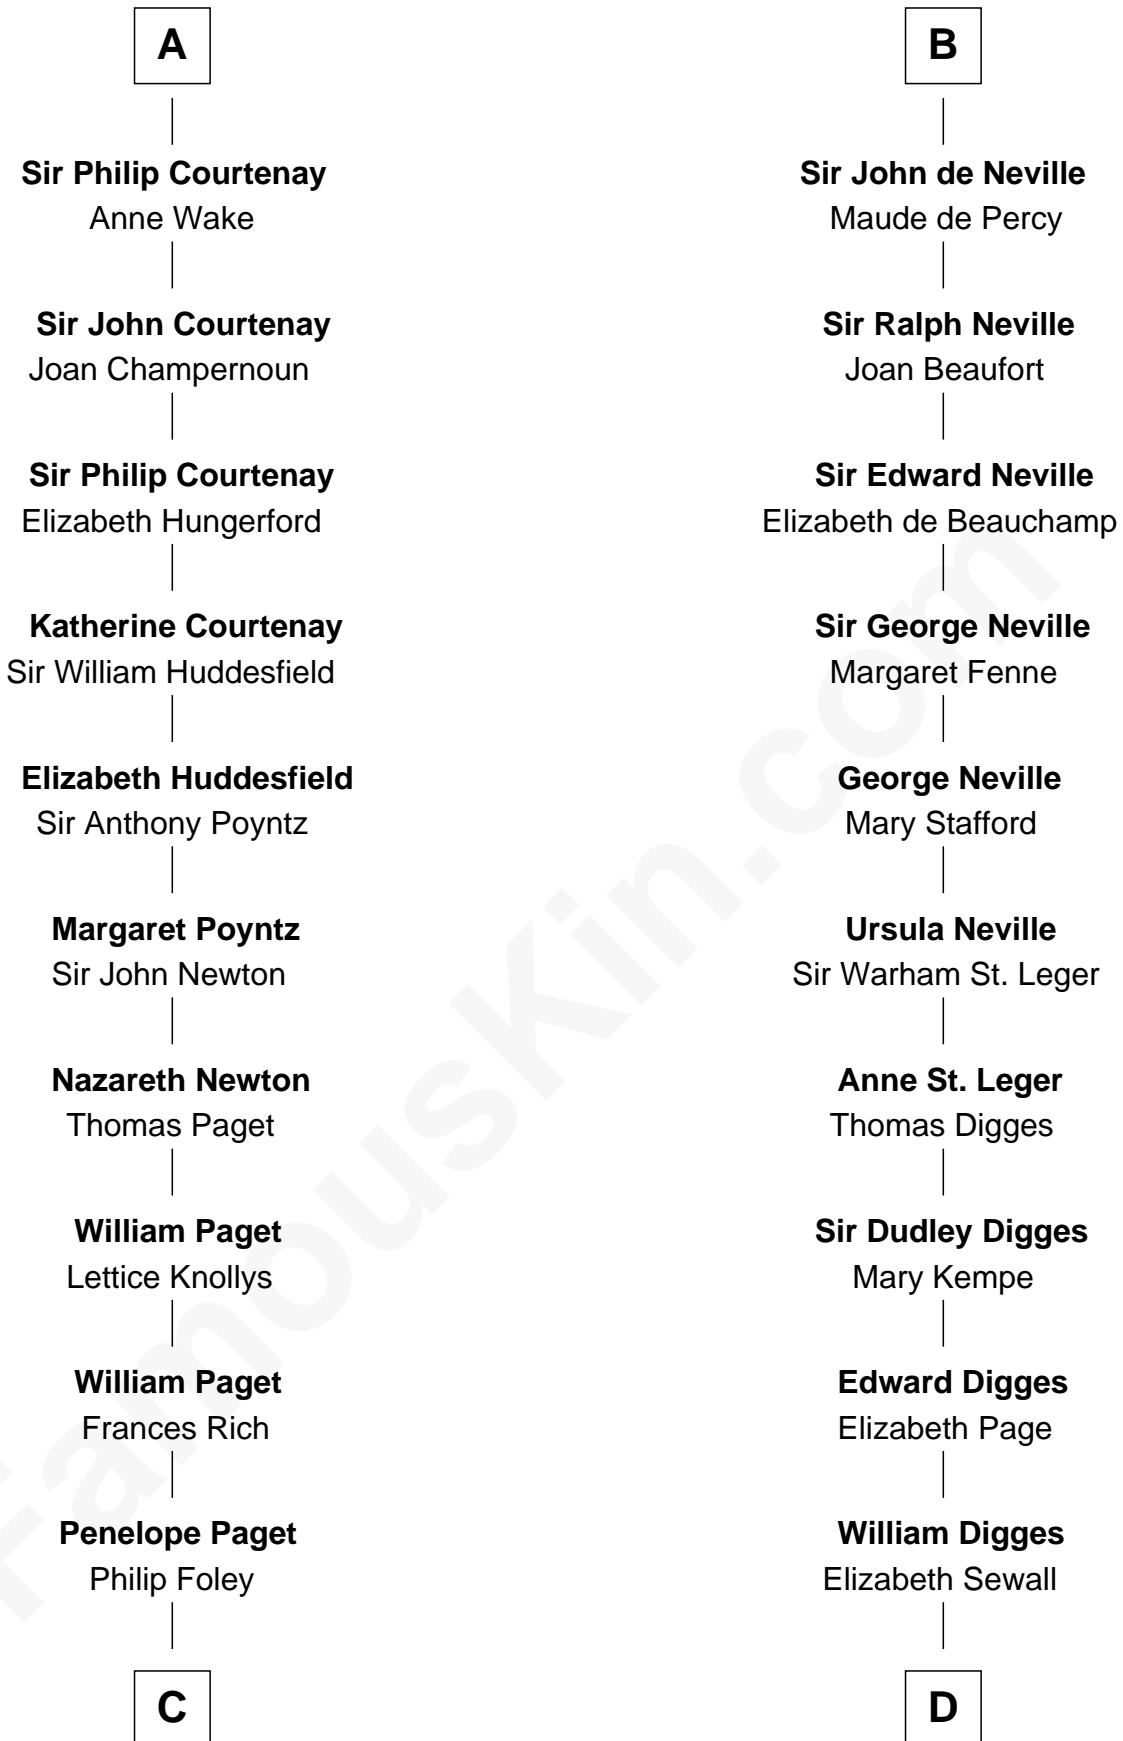

# FamousKin.com Relationship Chart of

**Charles Darwin**

*Theory of Evolution*

19th cousin 2 times removed of

**Daniel Carroll**

*Signer of the U.S. Constitution*

**C**

**Paul Foley**  
Elizabeth Turton

**Penelope Foley**  
Charles Howard

**Mary Howard**  
Erasmus Darwin

**Dr. Robert Waring Darwin**  
Susanna Wedgwood

**Charles Darwin**  
*Theory of Evolution*

**D**

**Anne Digges**  
Henry Darnall

**Eleanor Darnall**  
Daniel Carroll