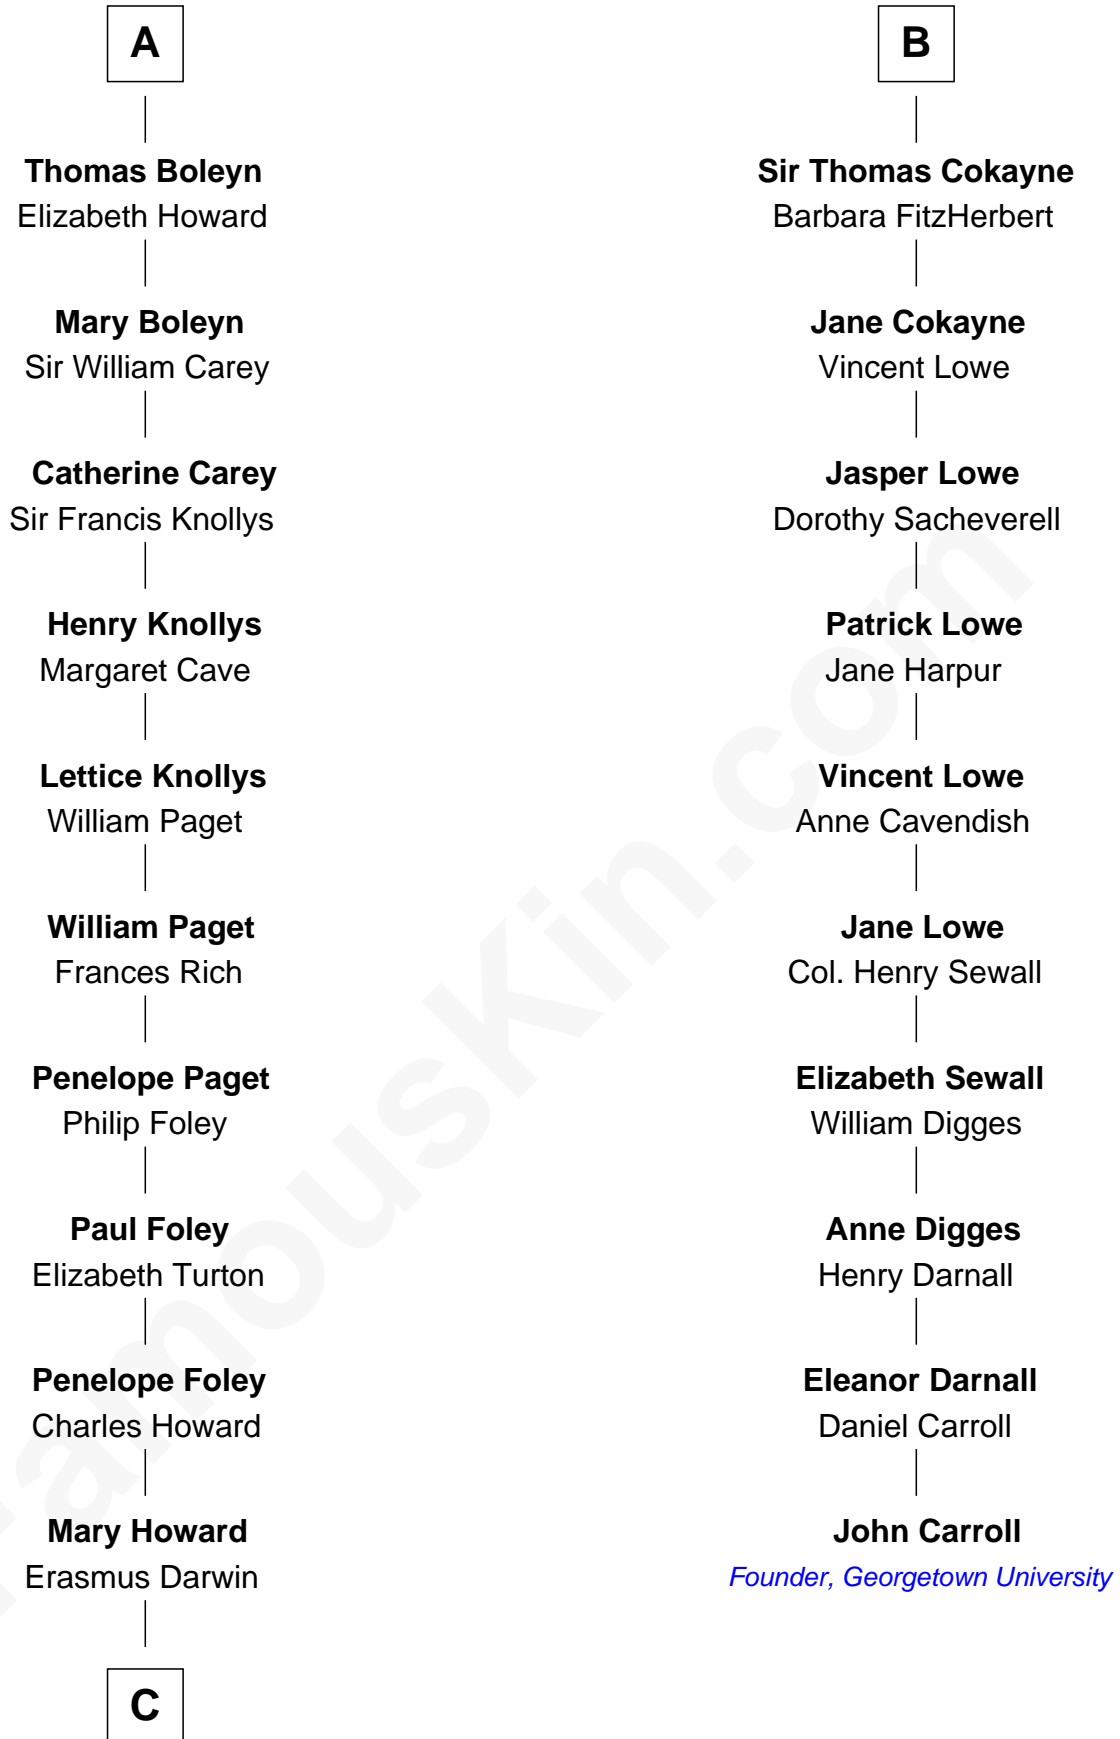

FamousKin.com Relationship Chart of

Charles Darwin

Theory of Evolution

16th cousin 2 times removed of

John Carroll

Founder of Georgetown University

Sir Robert de Ros

Isabel de Aubeney

C

Dr. Robert Waring Darwin

Susanna Wedgwood

Charles Darwin

Theory of Evolution

FamousKin.com