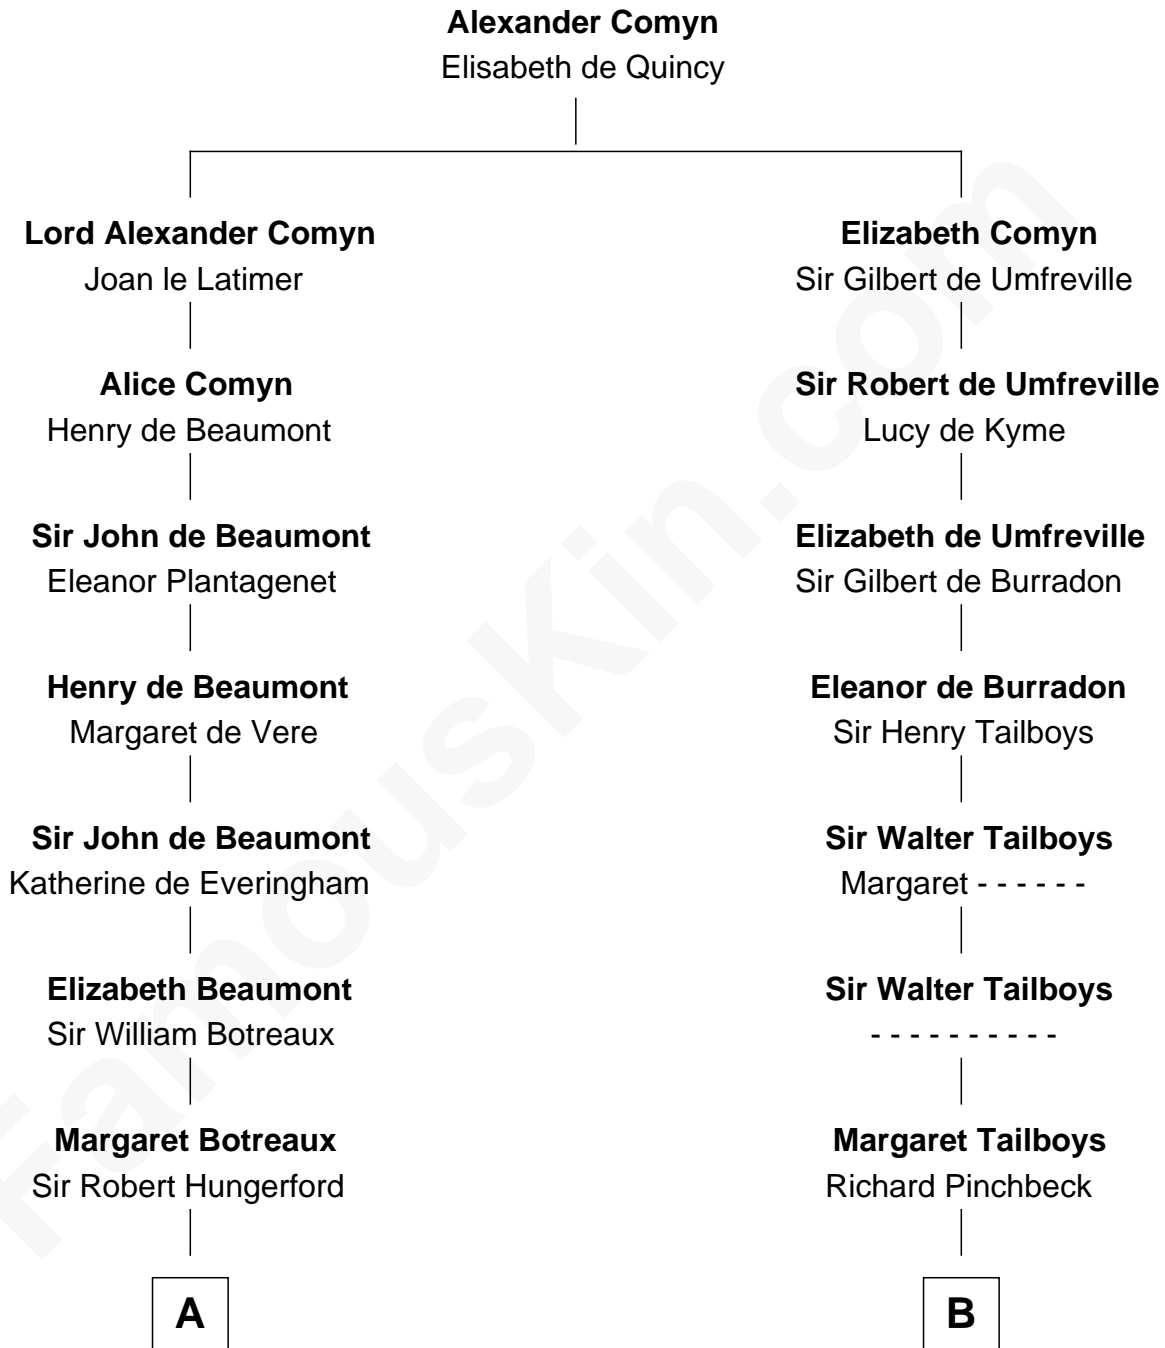

FamousKin.com Relationship Chart of

Charles Darwin

Theory of Evolution

17th cousin 4 times removed of

John Carroll

Founder of Georgetown University

C

—
Paul Foley

Elizabeth Turton

—
Penelope Foley

Charles Howard

—
Mary Howard

Erasmus Darwin

—
Dr. Robert Waring Darwin

Susanna Wedgwood

—
Charles Darwin

Theory of Evolution

FamousKin.com