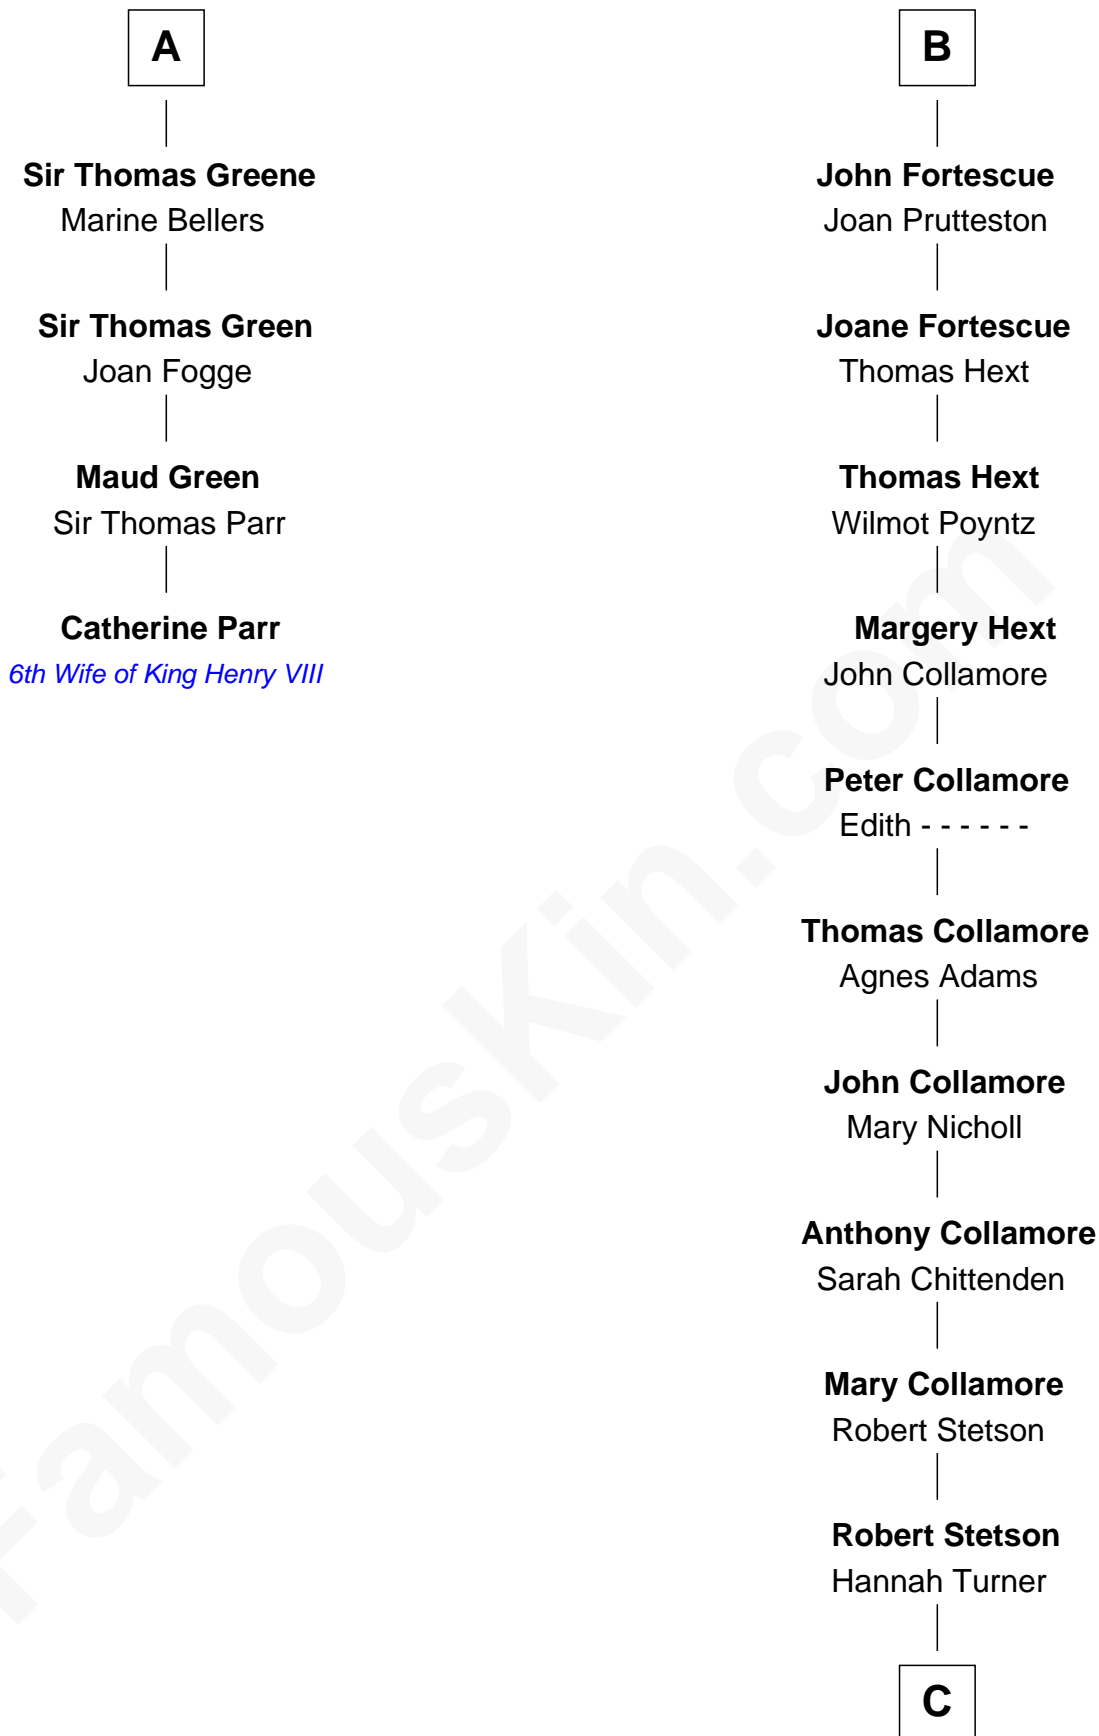

# FamousKin.com Relationship Chart of

**Catherine Parr**

*6th Wife of King Henry VIII*

10th cousin 11 times removed of

**Owen Brewster**

*54th Governor of Maine*

**Sir Geoffrey FitzPiers**

Aveline de Clare

**C**

—  
**Martha Stetson**  
Morgan Brewster

—  
**William Brewster**  
Christina Briggs

—  
**Abiatha B. Brewster**  
Clara Warren

—  
**William Edmund Brewster**  
Carrie S. Bridges

—  
**Owen Brewster**  
*54th Governor of Maine*