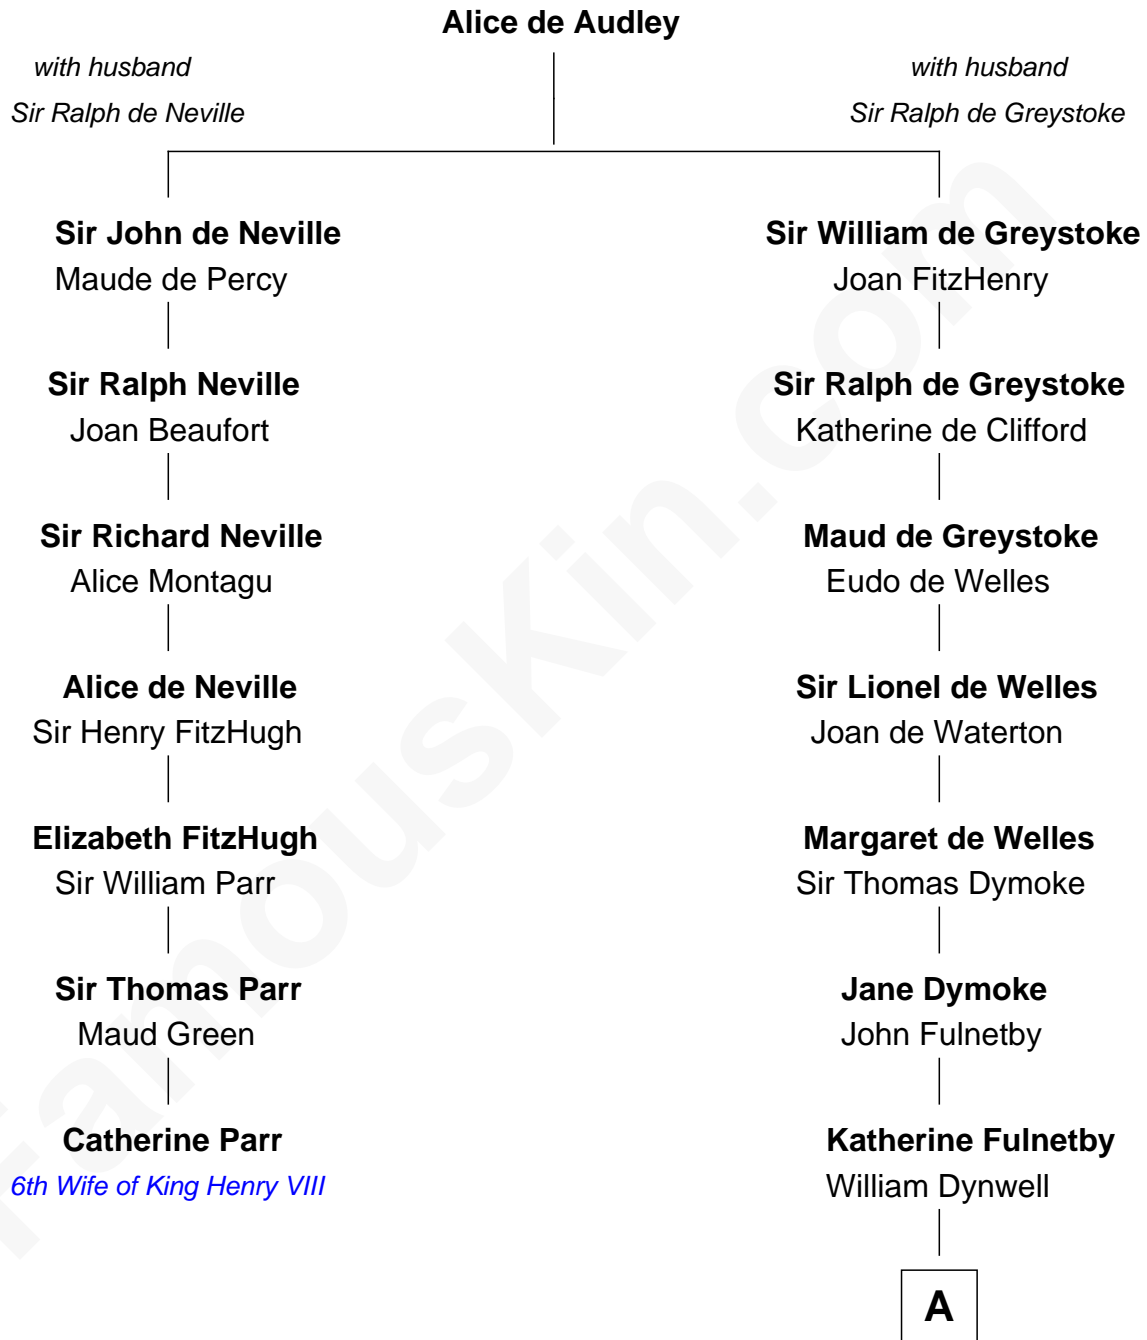

FamousKin.com Relationship Chart of

Catherine Parr

6th Wife of King Henry VIII

6th cousin 14 times removed of

Owen Brewster

54th Governor of Maine

A

Anne Dynwell

Henry Whitgift

William Whitgift

Elizabeth Whitgift

Wymond Bradbury

Thomas Bradbury

Mary Perkins

Judith Bradbury

Caleb Moody

William Edmund Brewster

Owen Brewster

54th Governor of Maine