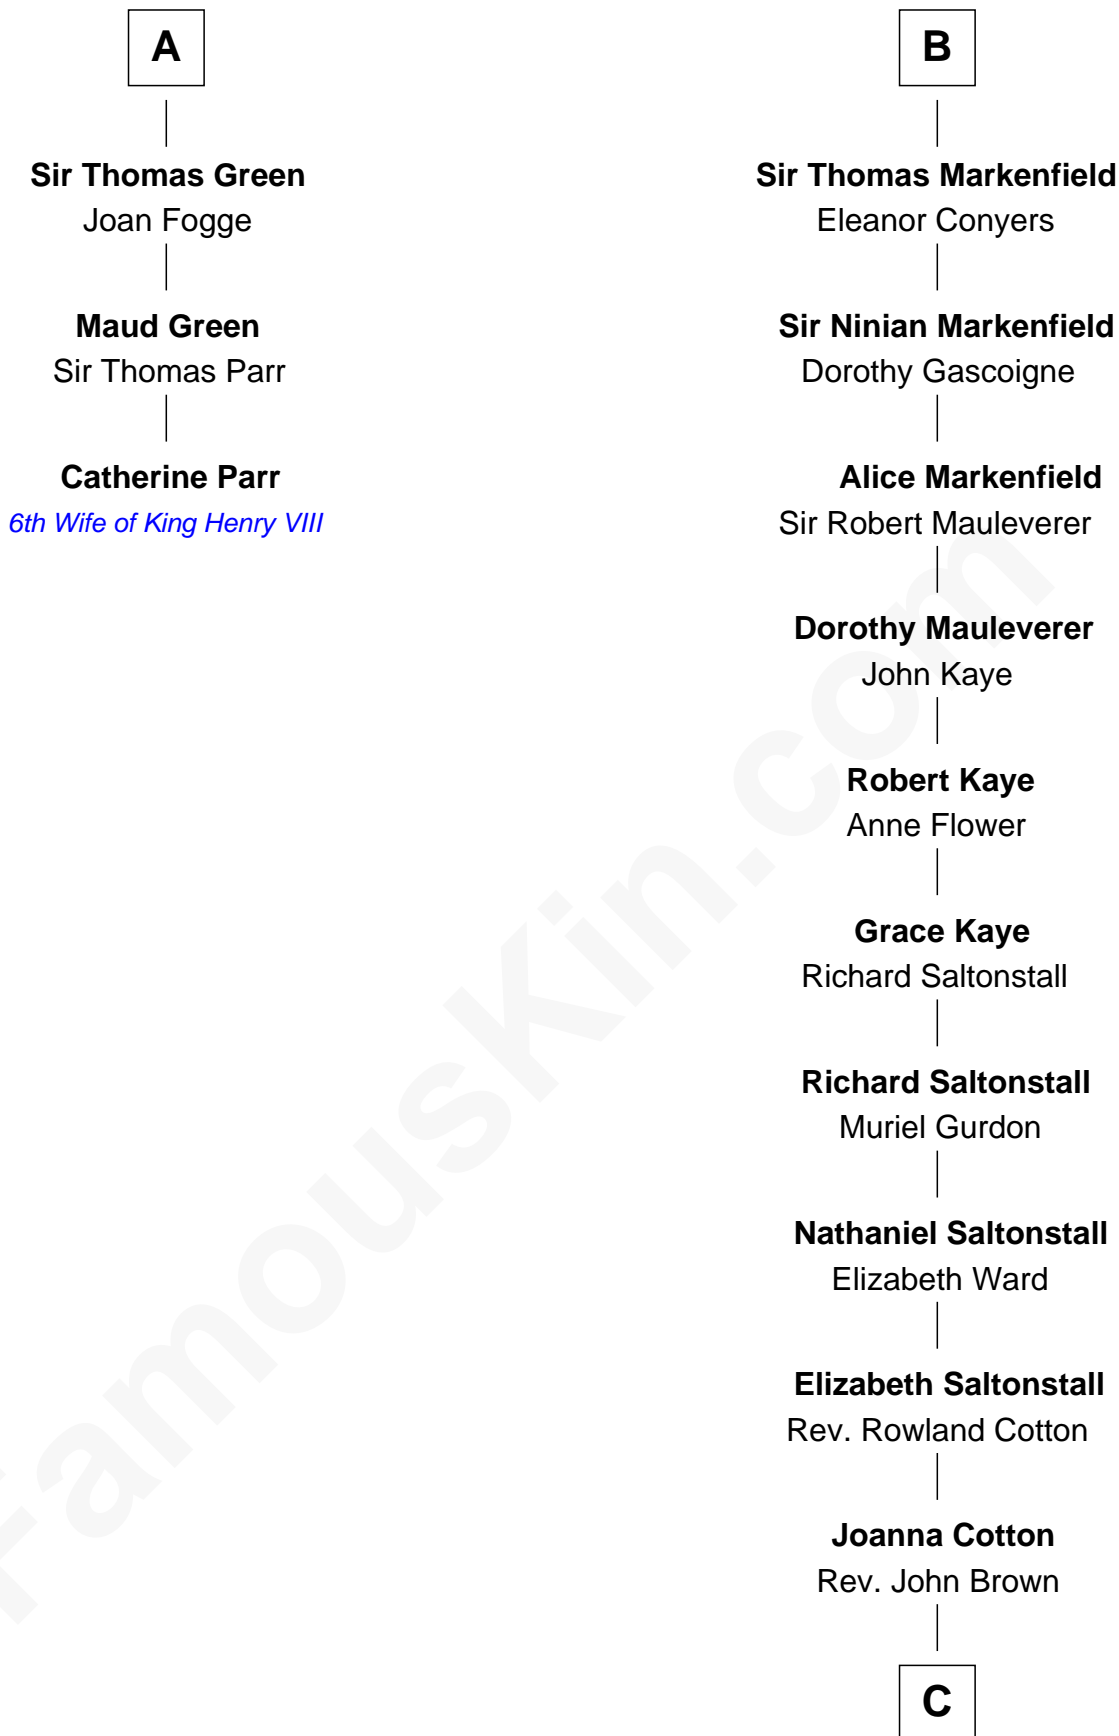

FamousKin.com Relationship Chart of

Catherine Parr

6th Wife of King Henry VIII

9th cousin 11 times removed of

Horace Gray

U.S. Supreme Court Justice

Sir John FitzGeoffrey

Isabel le Bigod