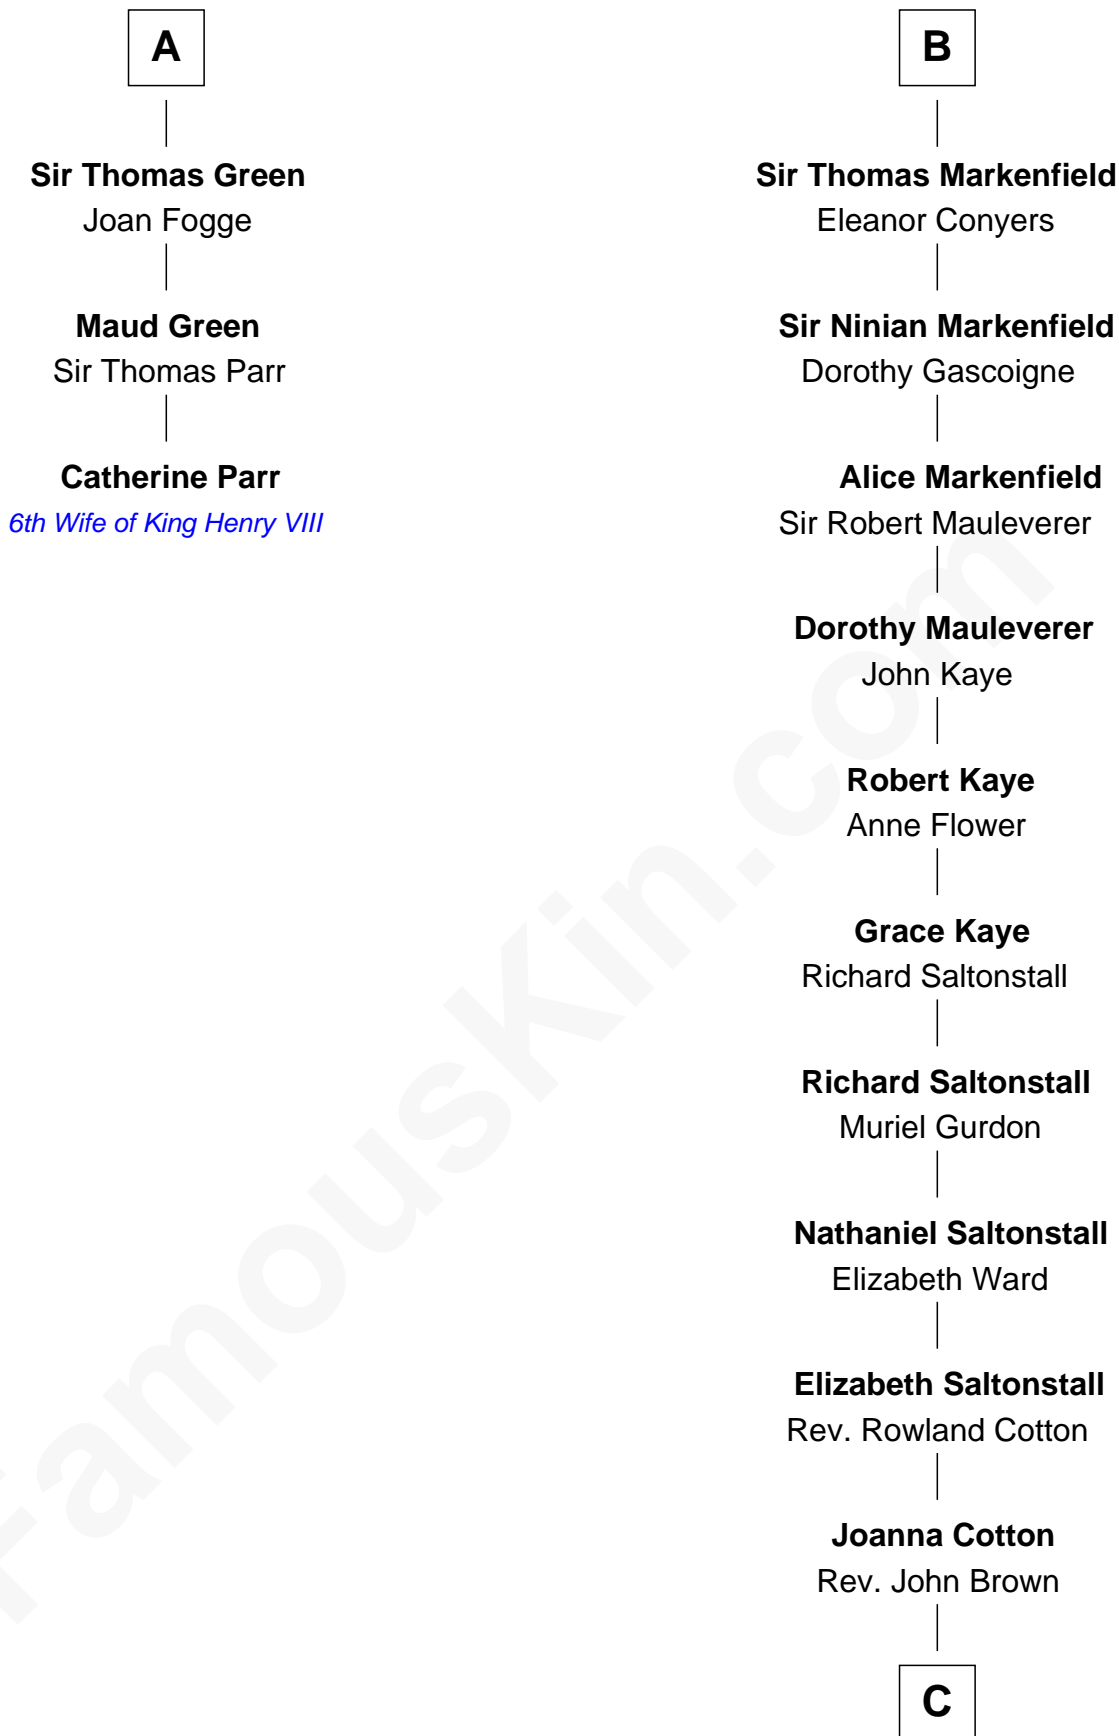

FamousKin.com Relationship Chart of

Catherine Parr

6th Wife of King Henry VIII

9th cousin 11 times removed of

Horace Gray

U.S. Supreme Court Justice

C

—
Elizabeth Brown
John Chipman

—
Elizabeth Chipman
William Gray

—
Horace Gray
Harriet Upham

—
Horace Gray
U.S. Supreme Court Justice

FamousKin.com