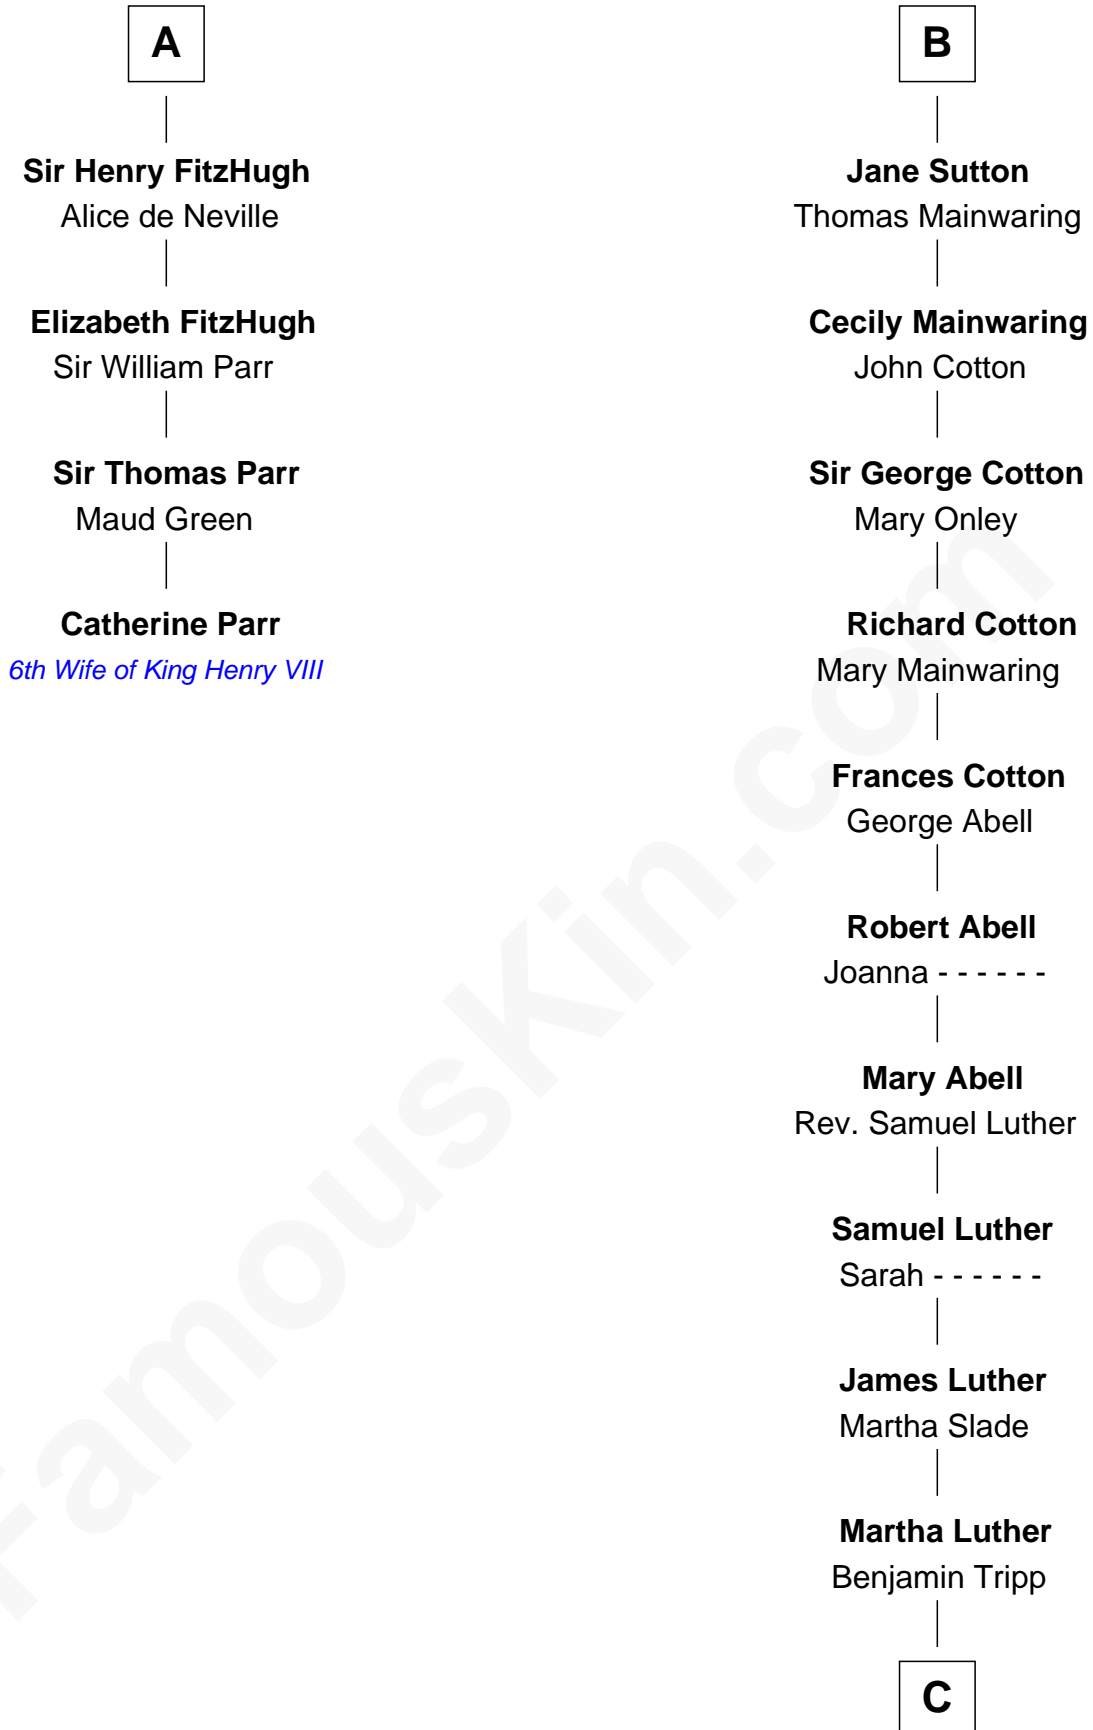

FamousKin.com Relationship Chart of

Catherine Parr

6th Wife of King Henry VIII

10th cousin 11 times removed of

Lizzie Borden

Accused Murderess

Sir Roger de Somery

C

—
Lizzie Borden

Accused Murderess