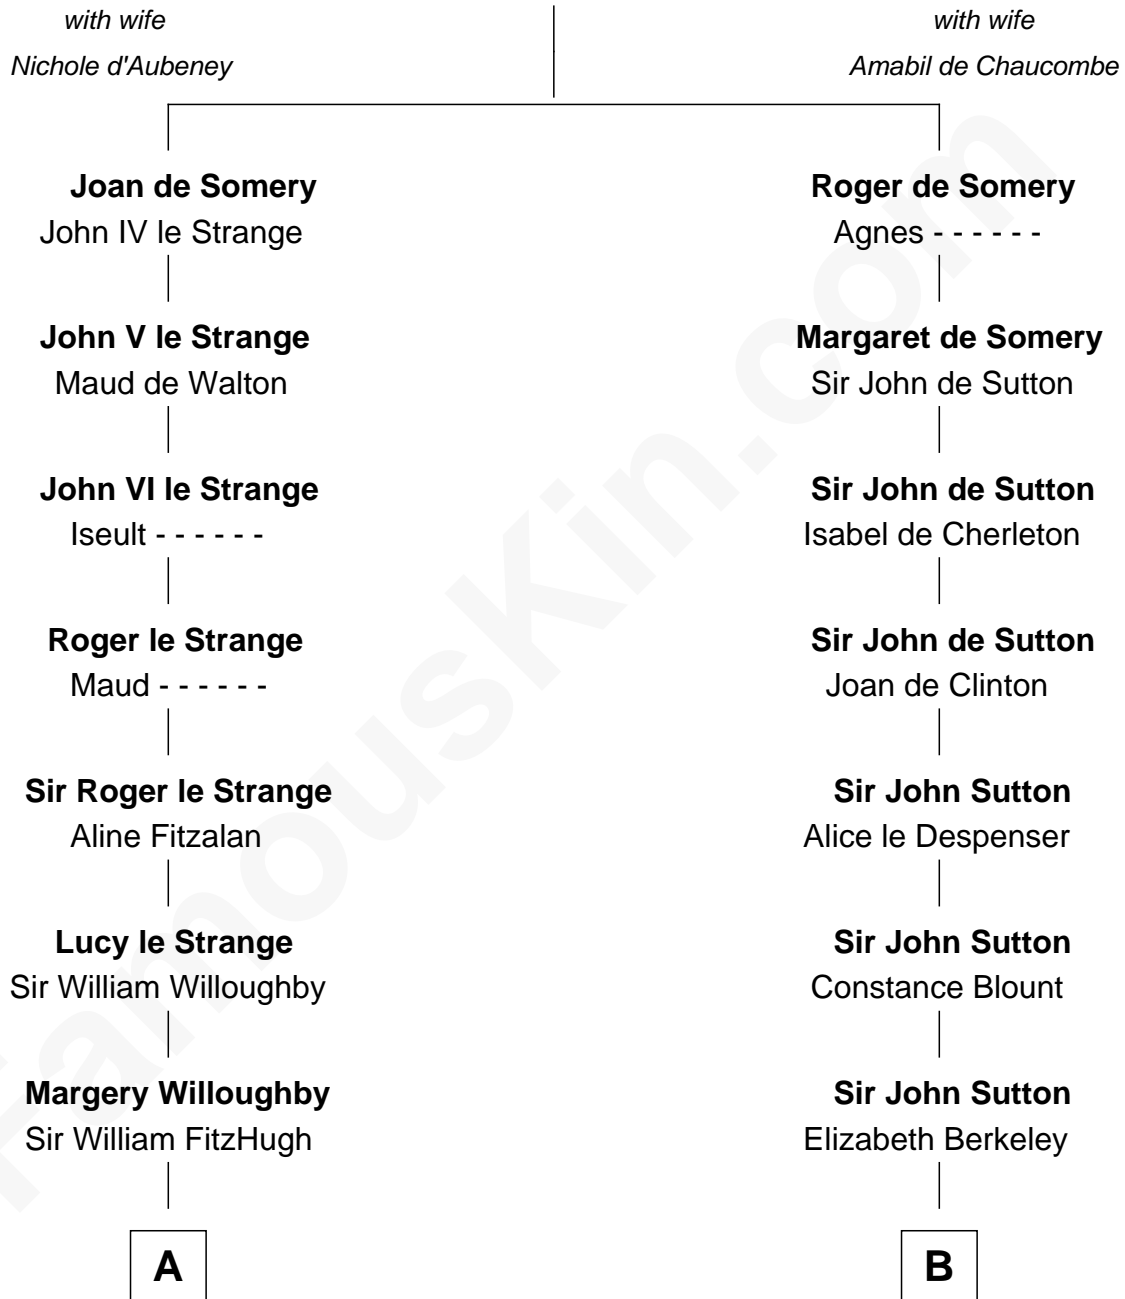

FamousKin.com Relationship Chart of

Catherine Parr

6th Wife of King Henry VIII

10th cousin 11 times removed of

Lizzie Borden

Accused Murderess

Sir Roger de Somery

C

—
Susanna Tripp

John Vinnicum

—
Sarah L. Vinnicum

Joseph Morse

—
Anthony Morse

Rhoda Morrison

—
Sarah Anthony Morse

Andrew Jackson Borden

—
Lizzie Borden

Accused Murderess