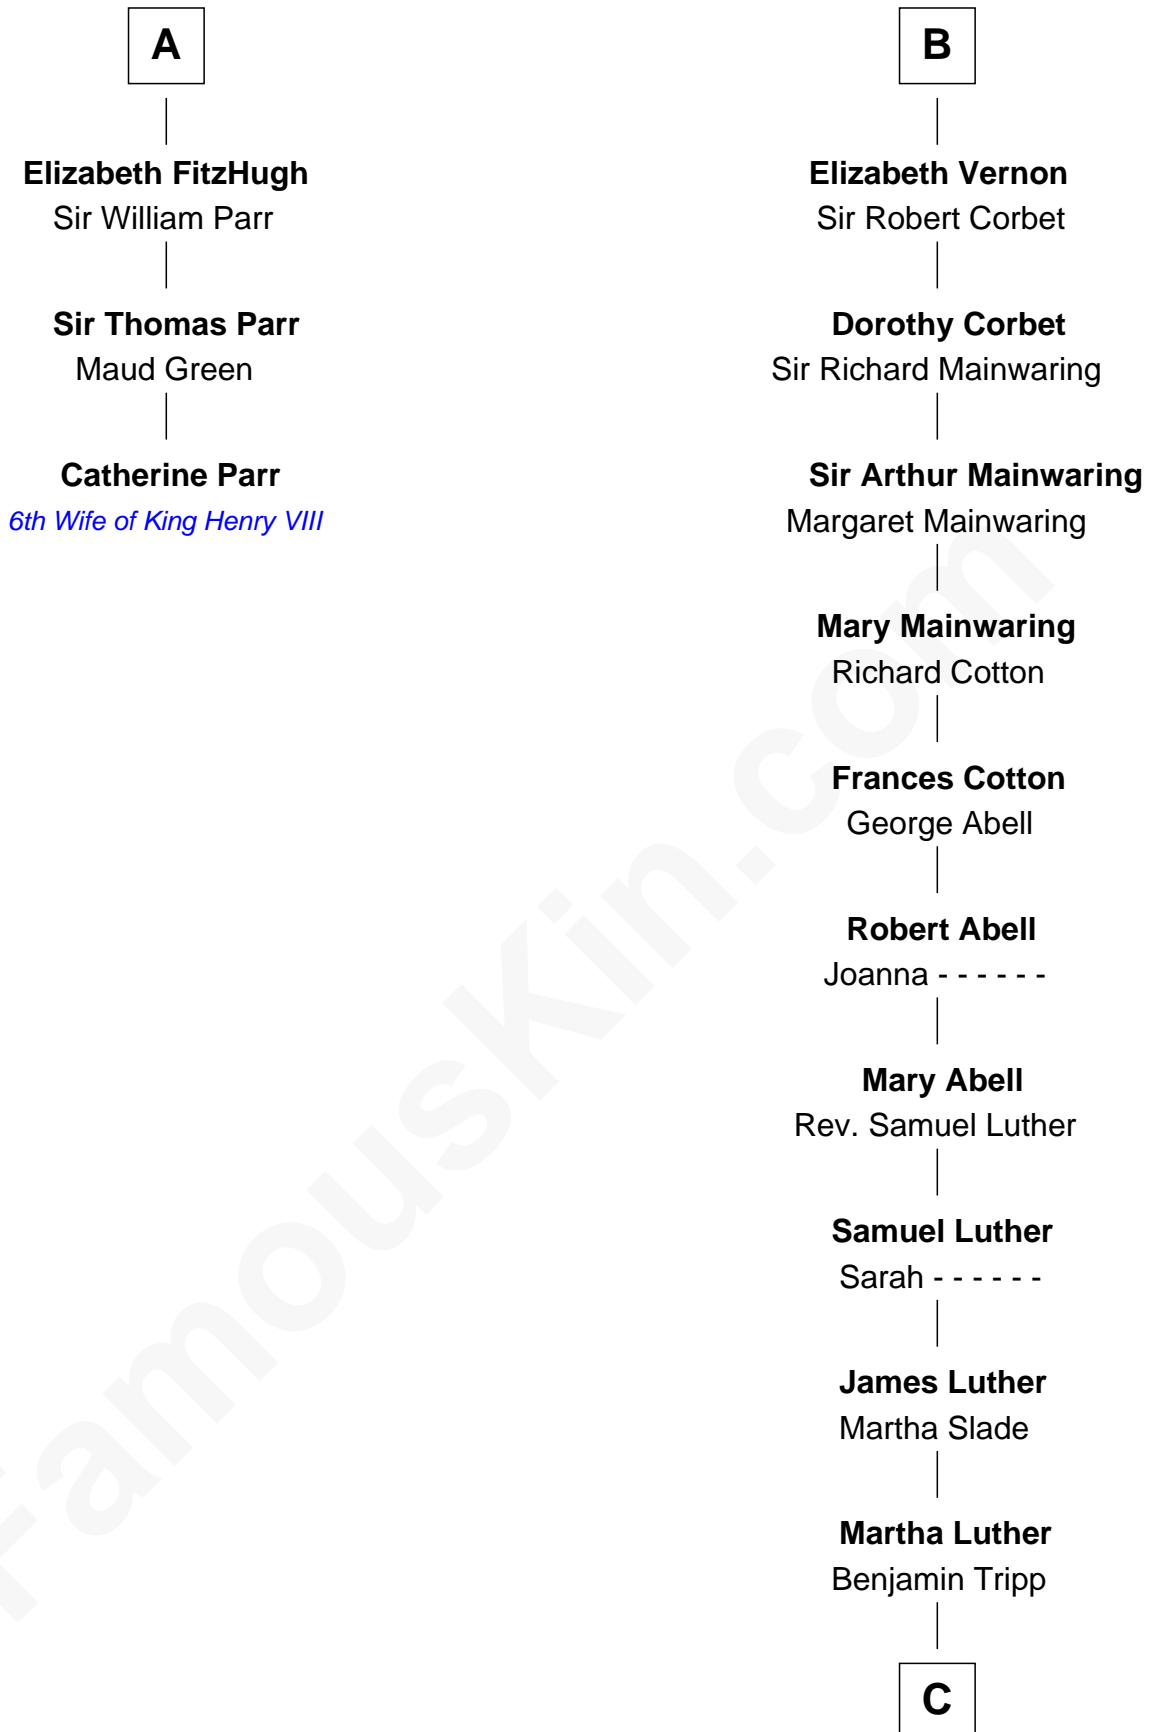

# FamousKin.com Relationship Chart of

**Catherine Parr**

*6th Wife of King Henry VIII*

9th cousin 12 times removed of

**Lizzie Borden**

*Accused Murderess*

**C**

—  
**Susanna Tripp**

John Vinnicum

—  
**Sarah L. Vinnicum**

Joseph Morse

—  
**Anthony Morse**

Rhoda Morrison

—  
**Sarah Anthony Morse**

Andrew Jackson Borden

—  
**Lizzie Borden**

*Accused Murderess*