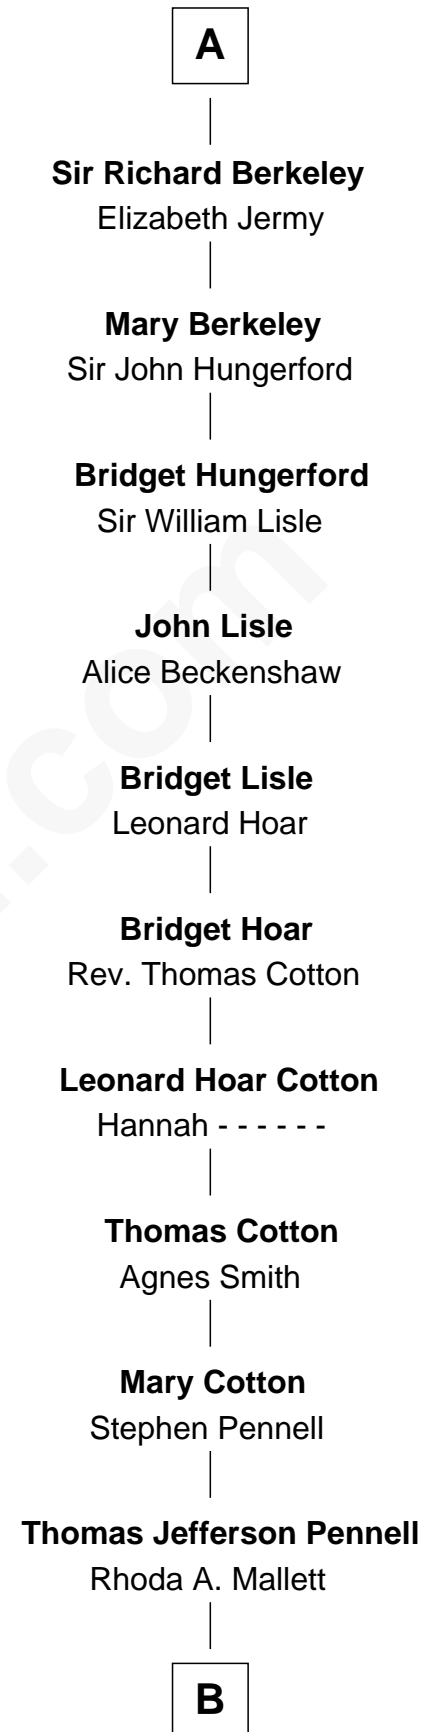

FamousKin.com Relationship Chart of

Catherine Parr

6th Wife of King Henry VIII

7th cousin 14 times removed of

Warren Buffett

Chairman & CEO, Berkshire Hathaway

Humphrey de Bohun
Elizabeth Plantagenet

Eleanor de Bohun
Sir James le Boteler

Pernel le Boteler
Sir Gilbert Talbot

Sir Richard Talbot
Ankaret le Strange

Mary Talbot
Sir Thomas Greene

Sir Thomas Greene
Marine Bellers

Sir Thomas Green
Joan Fogge

Maud Green
Sir Thomas Parr

Catherine Parr
6th Wife of King Henry VIII

Sir William de Bohun
Elizabeth de Badlesmere

Elizabeth de Bohun
Sir Richard Fitzalan

Elizabeth Fitzalan
Sir Thomas Mowbray

Isabel Mowbray
Sir James Berkeley

Maurice Berkeley
Isabel Mead

Anne Berkeley
Sir William Dennis

Isabel Dennis
Sir John Berkeley

A

B

Deborah Collamore Pennell

John Watson

Susan Ann Watson

Ford Bela Barber

Stella Frances Barber