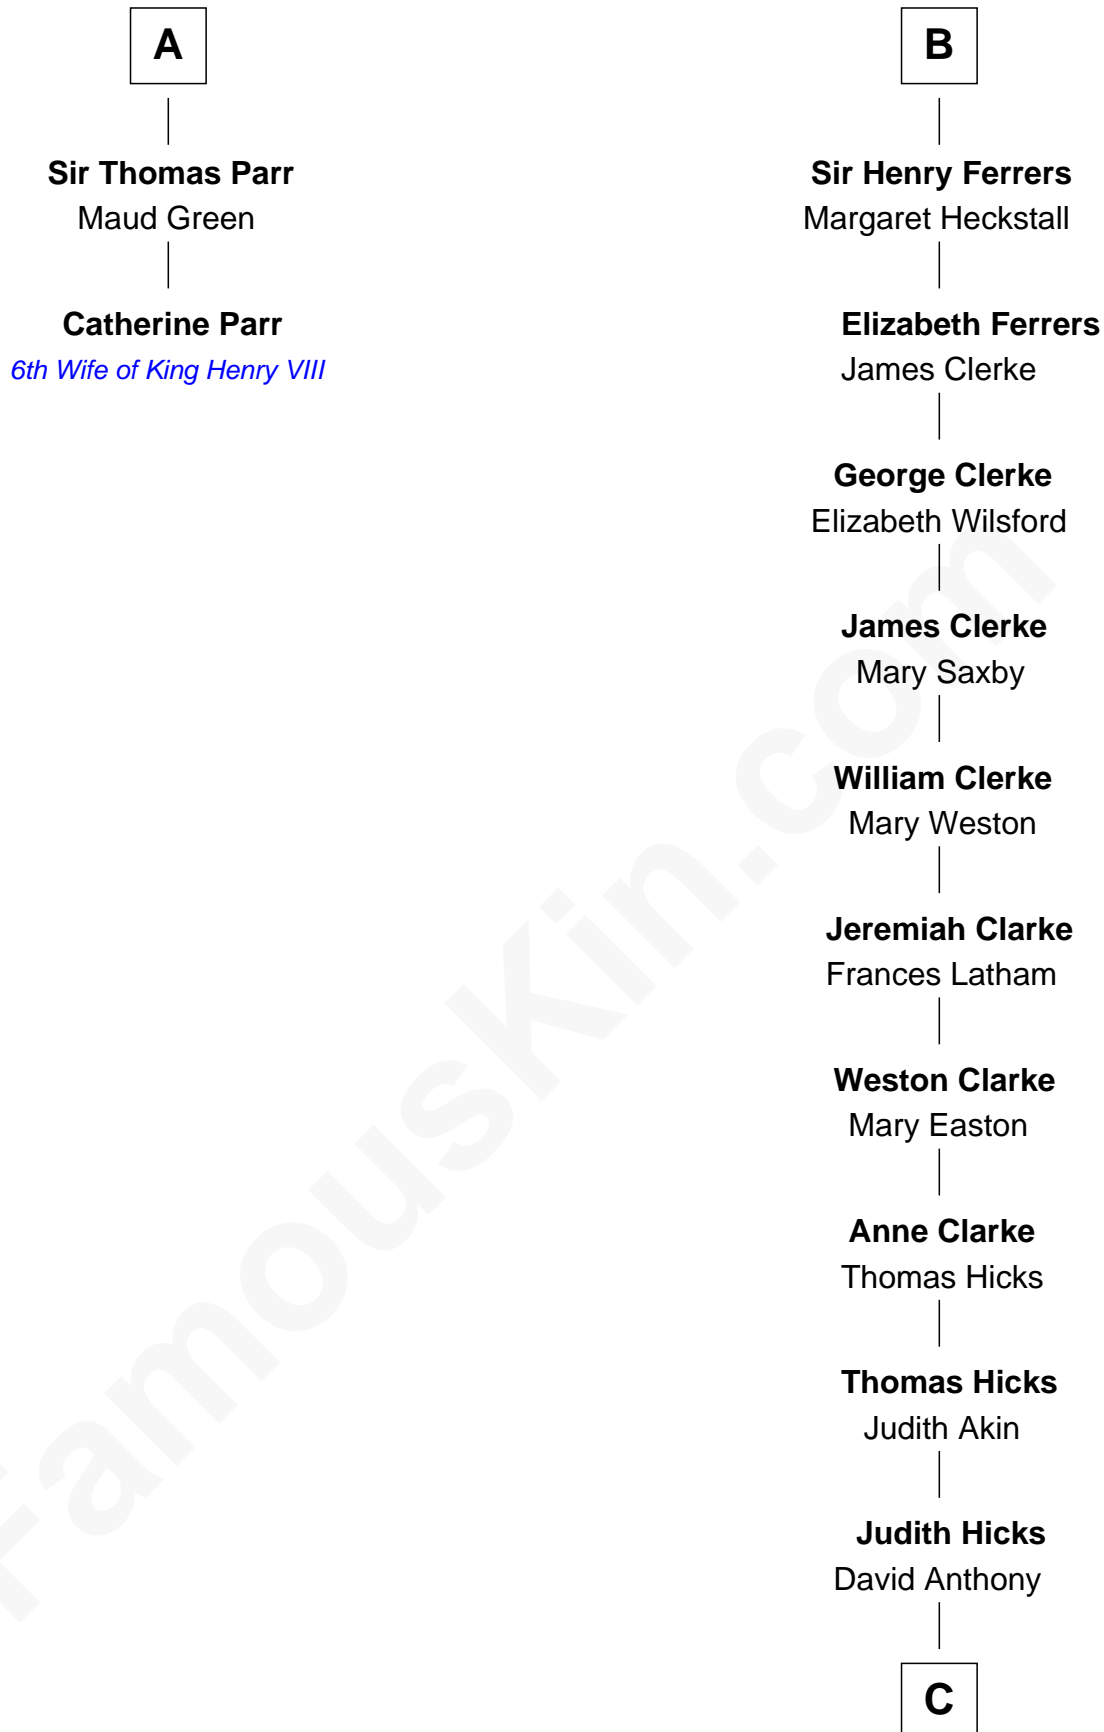

FamousKin.com Relationship Chart of

Catherine Parr

6th Wife of King Henry VIII

8th cousin 11 times removed of

Susan B. Anthony

Women's Rights Advocate

C

Humphrey Anthony