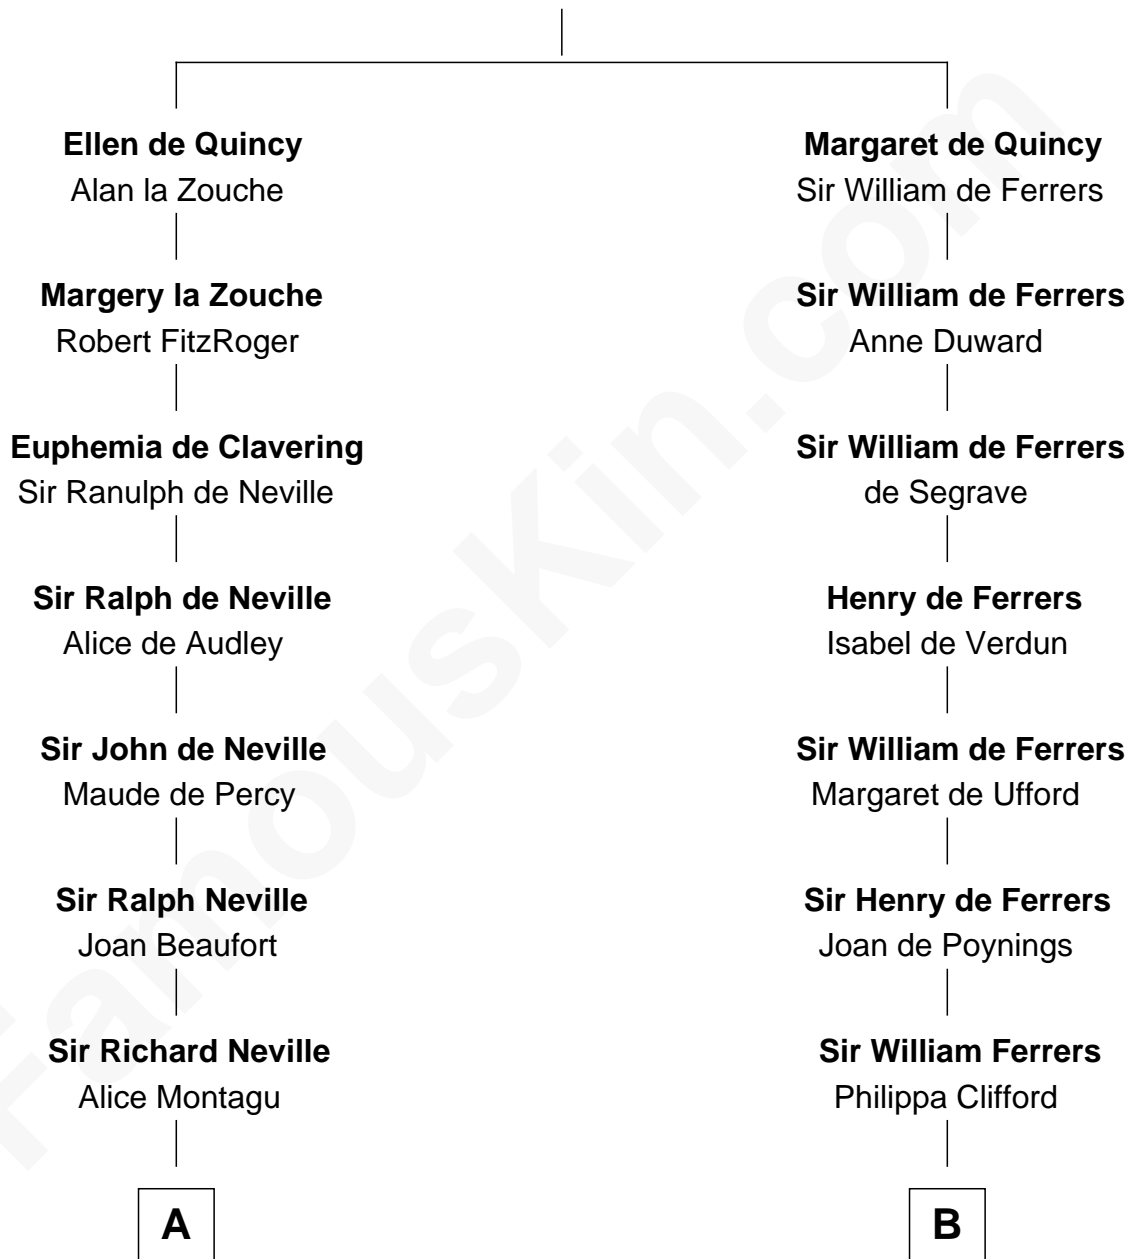

# FamousKin.com Relationship Chart of

**Catherine Parr**

*6th Wife of King Henry VIII*

10th cousin 10 times removed of

**Susan B. Anthony**

*Women's Rights Advocate*

**Sir Roger de Quincy**

Helen of Galloway

**C**

—  
**Judith Hicks**

David Anthony

—  
**Humphrey Anthony**

Hannah Lapham

—  
**Daniel Anthony**

Lucy Read

—  
**Susan B. Anthony**