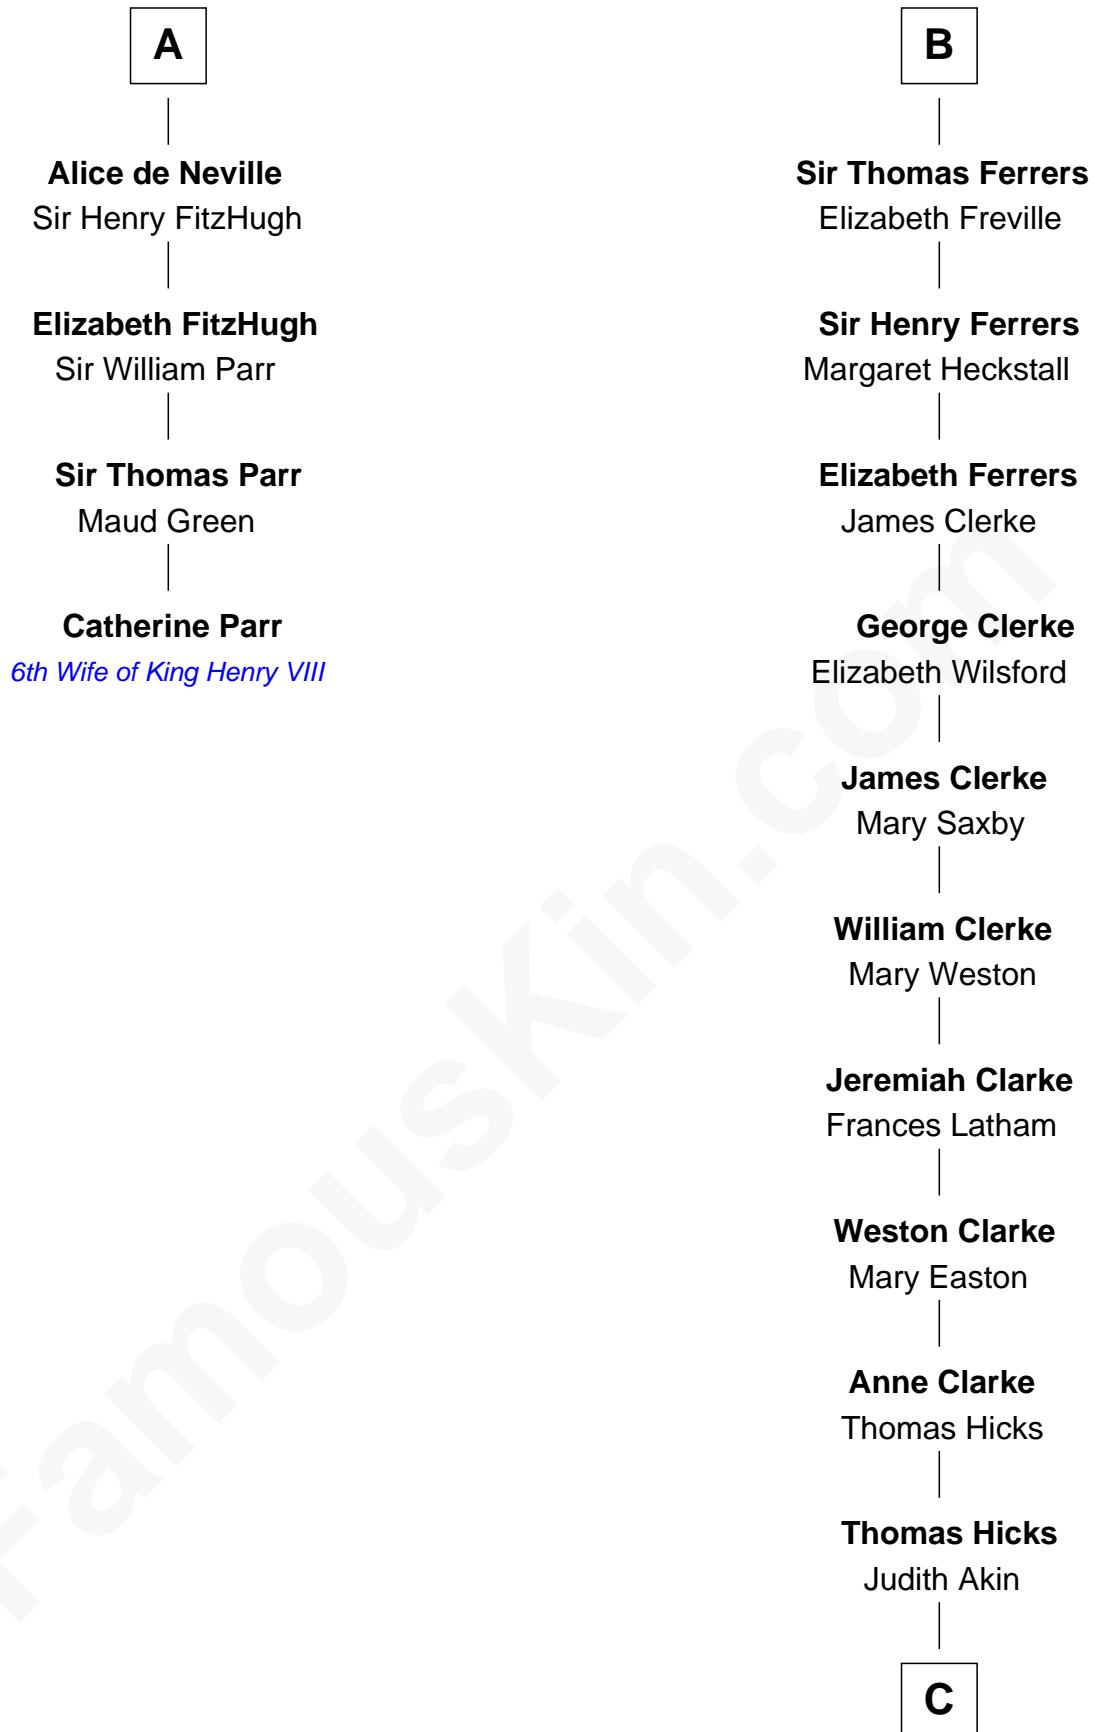

# FamousKin.com Relationship Chart of

**Catherine Parr**

*6th Wife of King Henry VIII*

10th cousin 10 times removed of

**Susan B. Anthony**

*Women's Rights Advocate*

**Sir Roger de Quincy**

Helen of Galloway

**C**

—  
**Judith Hicks**

David Anthony

—  
**Humphrey Anthony**

Hannah Lapham

—  
**Daniel Anthony**

Lucy Read

—  
**Susan B. Anthony**