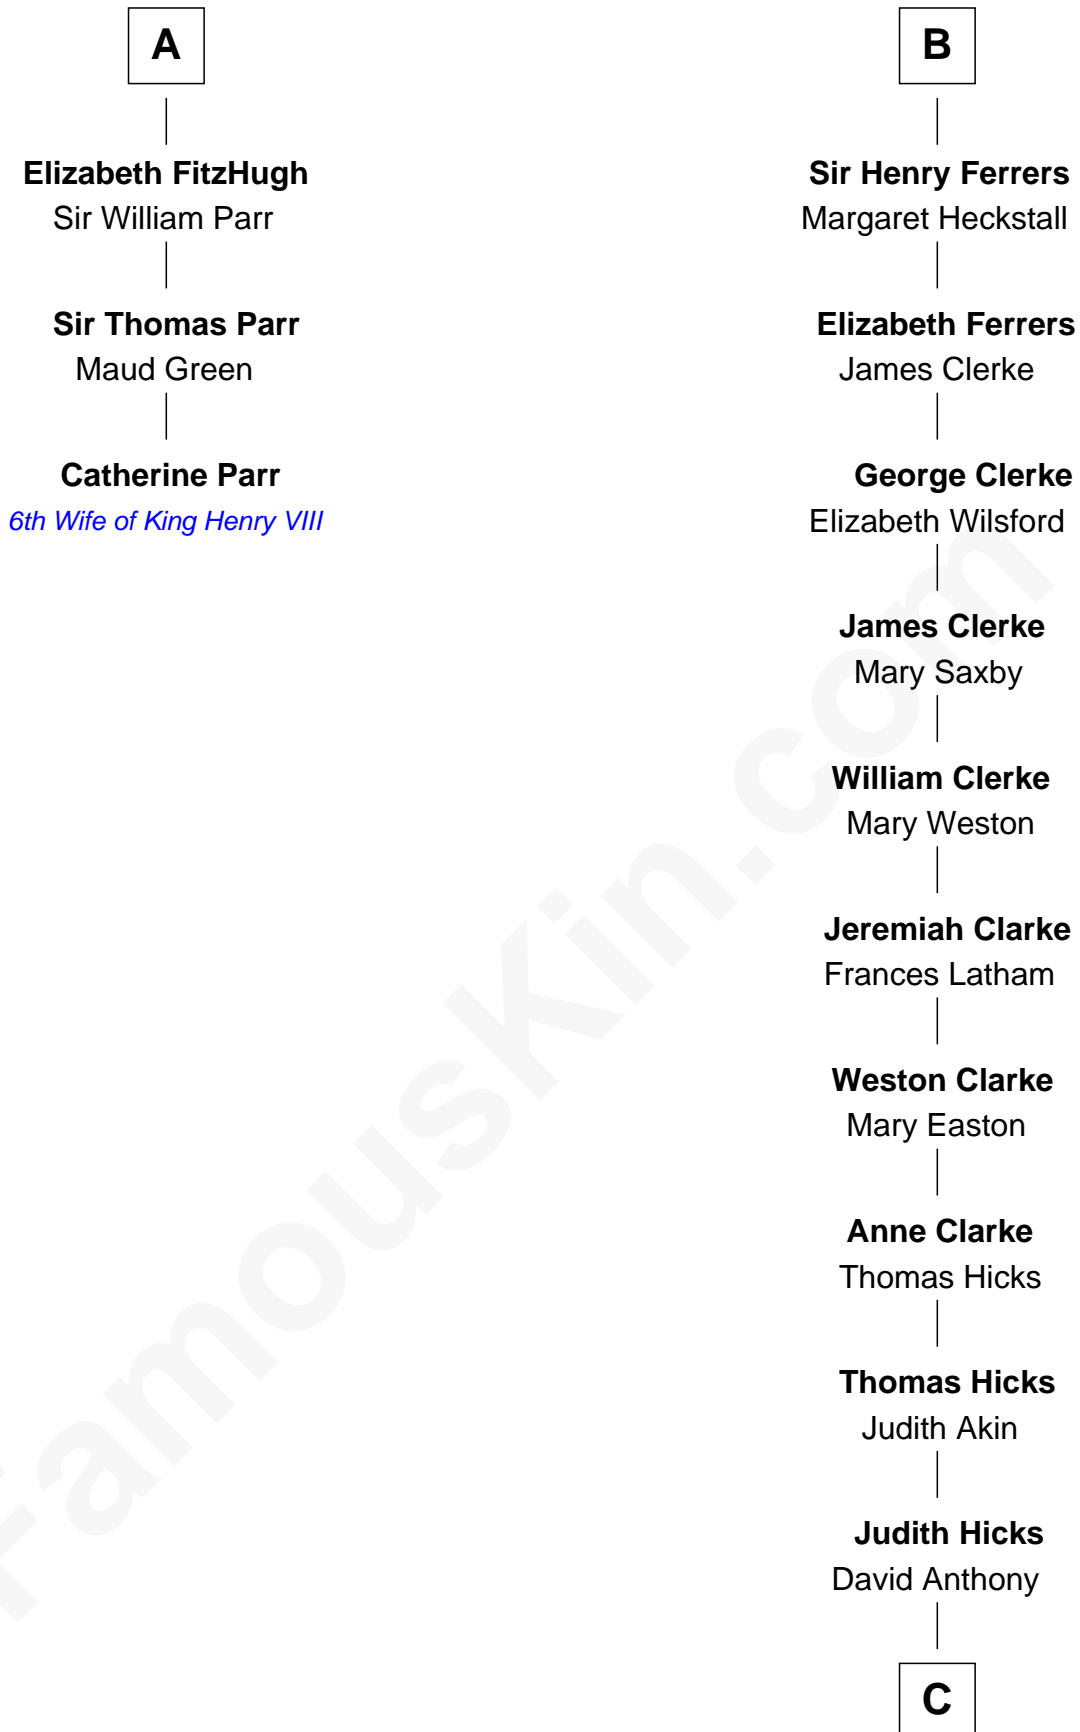

# FamousKin.com Relationship Chart of

**Catherine Parr**

*6th Wife of King Henry VIII*

9th cousin 10 times removed of

**Susan B. Anthony**

*Women's Rights Advocate*

**Sir William de Ros**

Lucy FitzPiers

**Sir William de Ros**  
Eustache Fitz Ralph

**Ivetta de Ros**  
Sir Geoffrey le Scrope

**Henry Scrope**  
Joan - - - - -

**Joan Scrope**  
Henry Fitzhugh

**Henry FitzHugh**  
Elizabeth Grey

**Sir William FitzHugh**  
Margery Willoughby

**Sir Henry FitzHugh**  
Alice de Neville

**A**

**Sir Robert de Ros**  
Isabel de Aubeney

**William de Ros**  
Maude de Vaux

**Sir William de Ros**  
Margery de Badlesmere

**Maud de Roos**  
John de Welles

**Margery de Welles**  
Stephen le Scrope

**Maude le Scrope**  
Sir Baldwin Freville

**Elizabeth Freville**  
Sir Thomas Ferrers

**B**

**C**

—  
**Humphrey Anthony**

Hannah Lapham

—  
**Daniel Anthony**