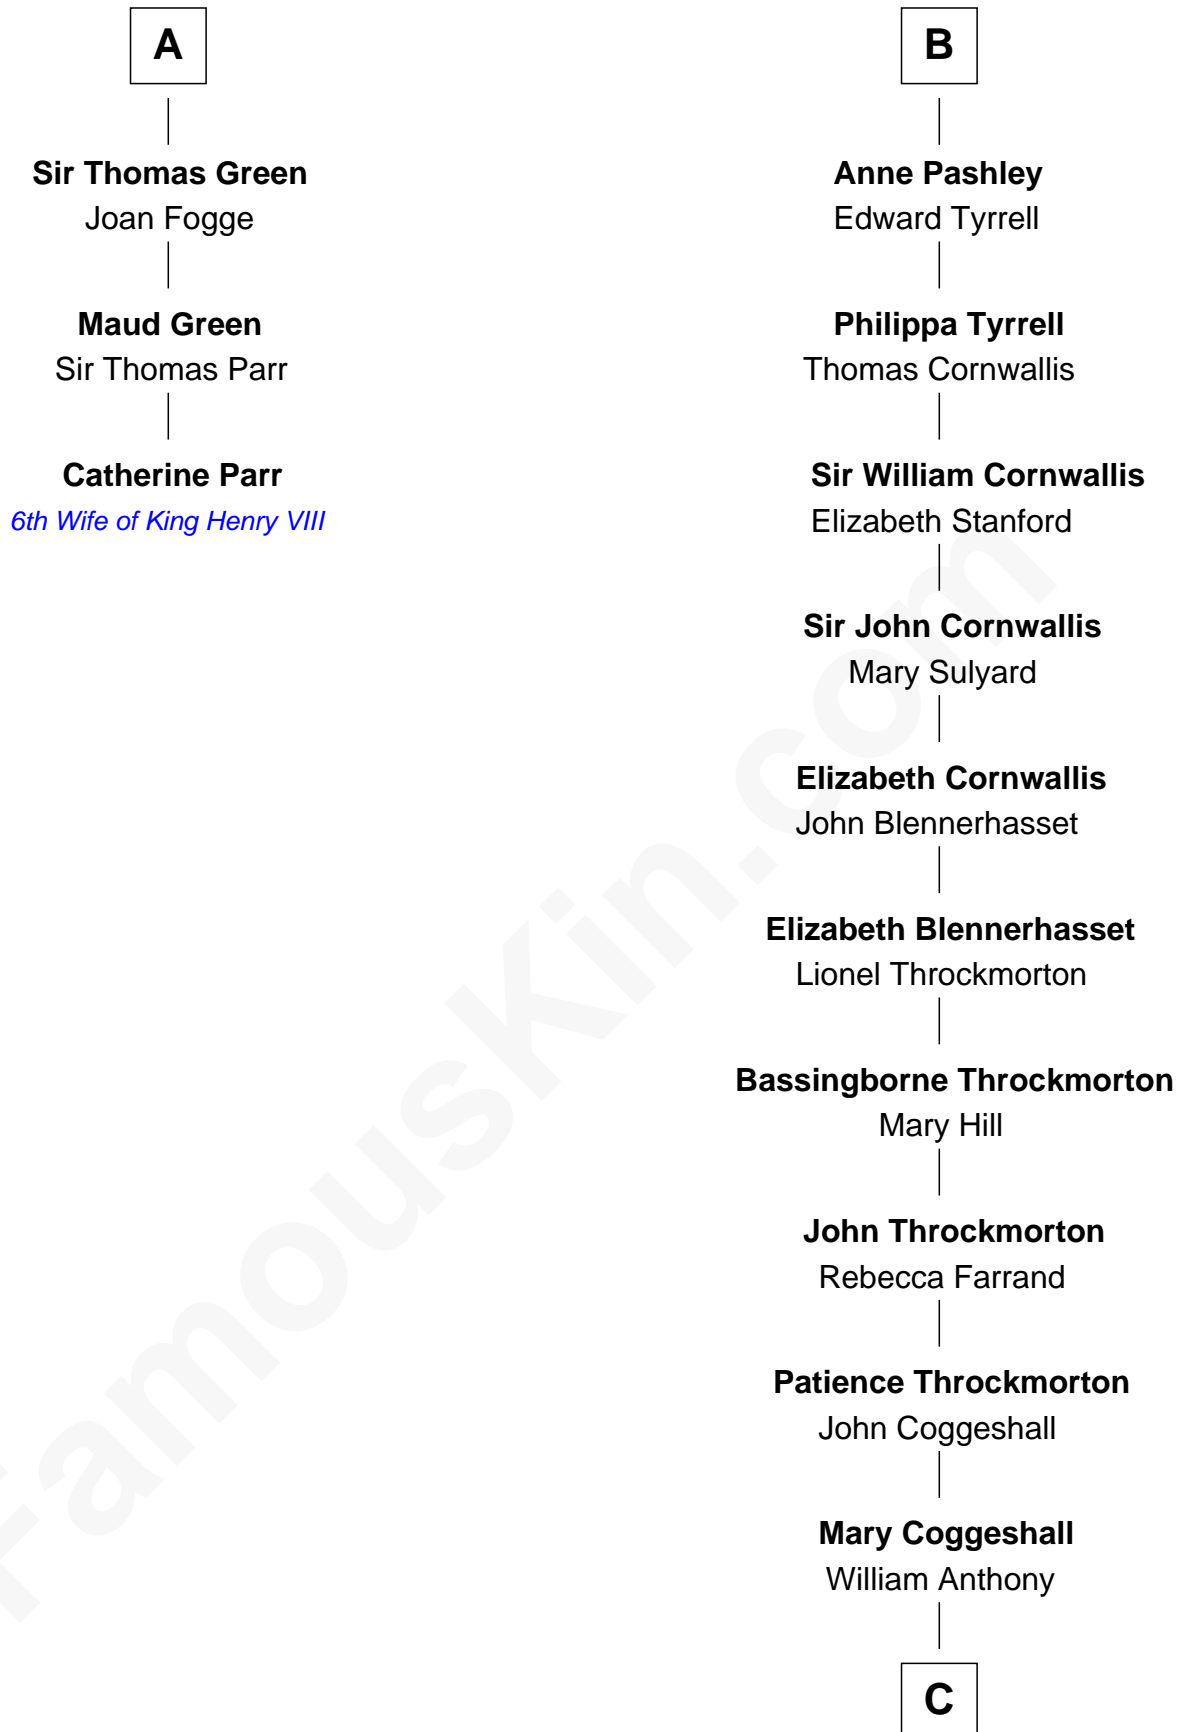

# FamousKin.com Relationship Chart of

**Catherine Parr**

*6th Wife of King Henry VIII*

9th cousin 12 times removed of

**Susan B. Anthony**

*Women's Rights Advocate*

**C**

**William Anthony**

Alice Eddy

**David Anthony**

Judith Hicks

**Humphrey Anthony**

Hannah Lapham

**Daniel Anthony**

Lucy Read

**Susan B. Anthony**