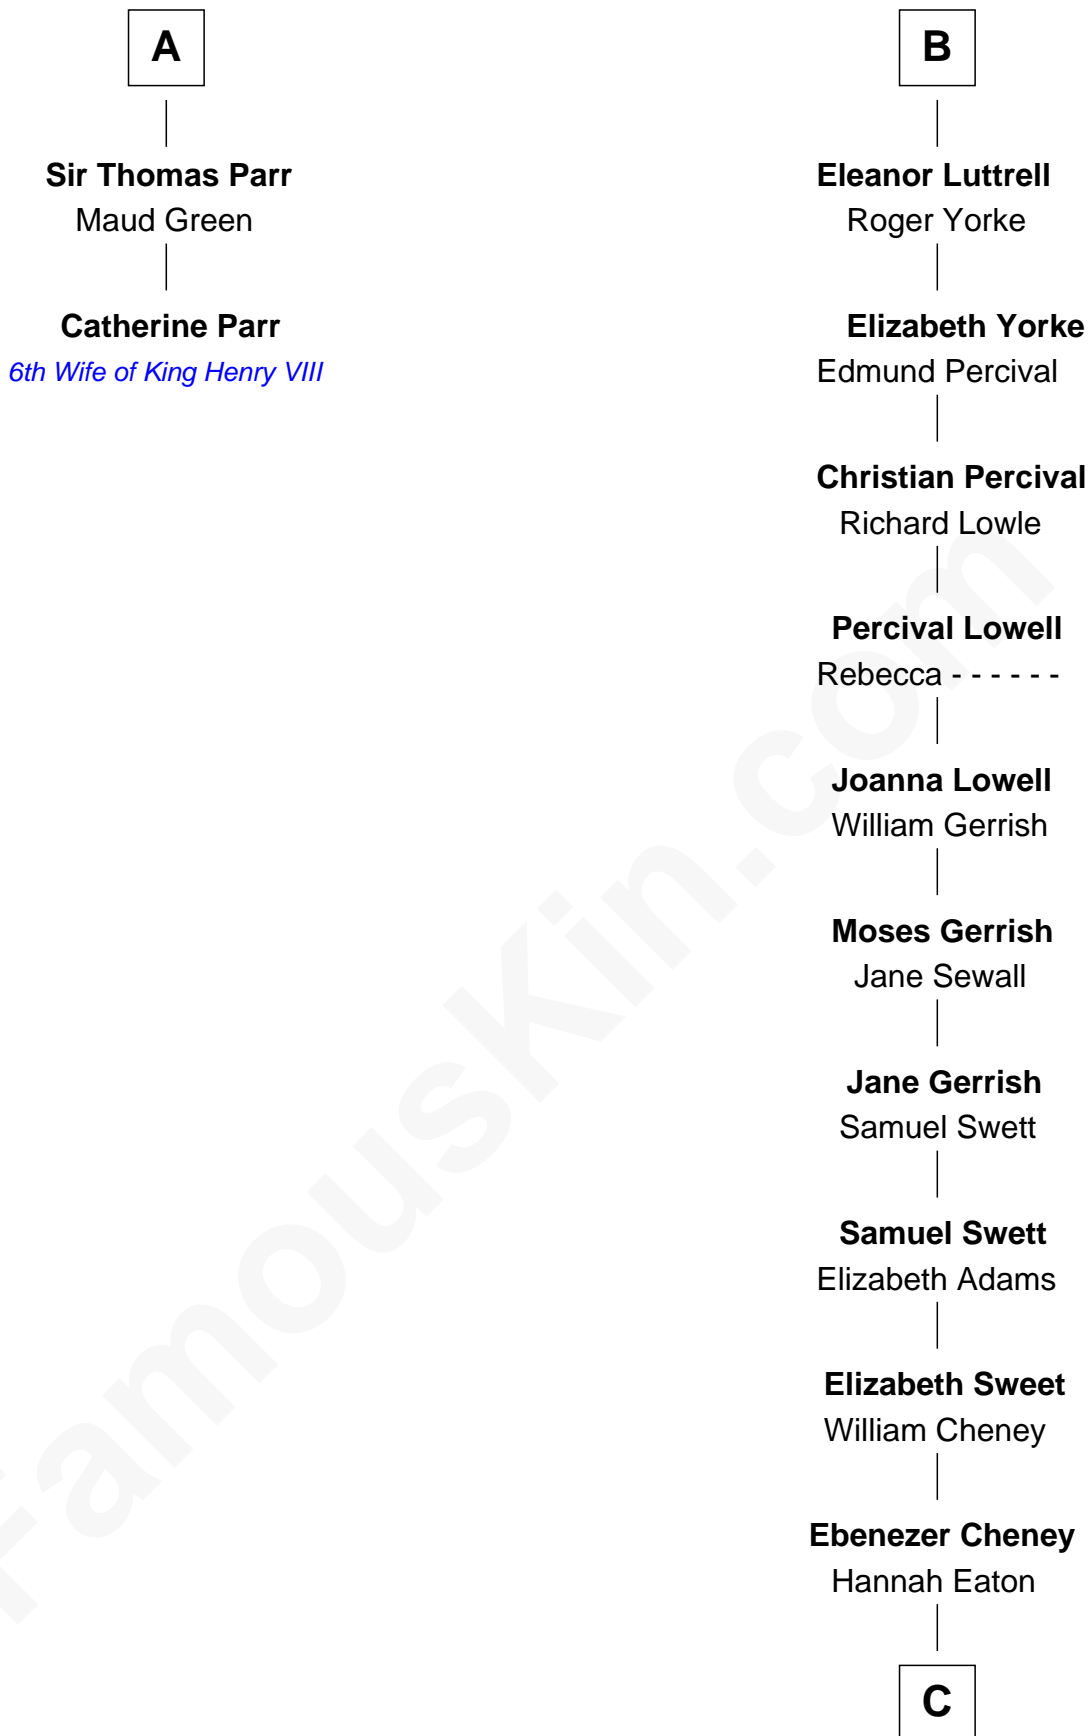

FamousKin.com Relationship Chart of

Catherine Parr

6th Wife of King Henry VIII

8th cousin 13 times removed of

Dick Cheney

46th U.S. Vice-President

C

Elias Eaton Cheney

Lucy Fletcher

Samuel Fletcher Cheney

Ella A. Phillips

Thomas Herbert Cheney

Margaret E. Tyler

Richard Herbert Cheney

Marge Lorraine Dickey

Dick Cheney

46th U.S. Vice-President

FamousKin.com