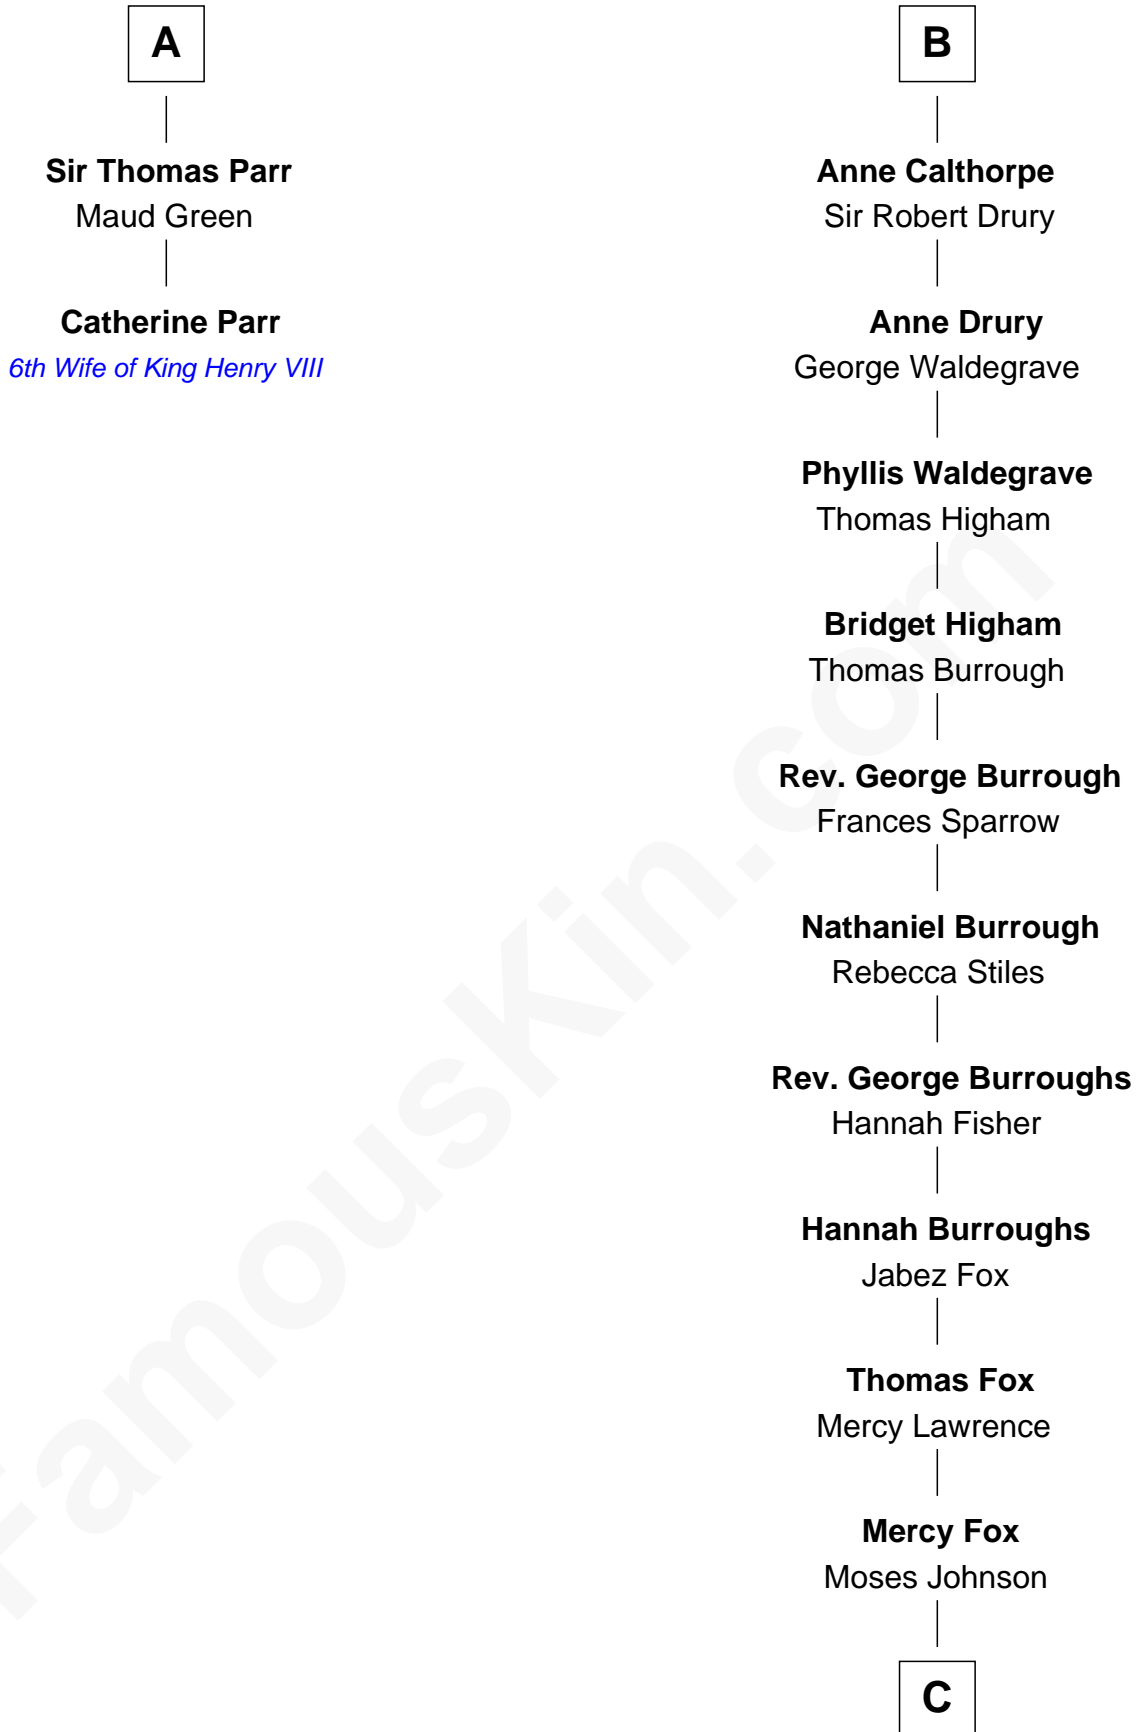

FamousKin.com Relationship Chart of

Catherine Parr

6th Wife of King Henry VIII

8th cousin 13 times removed of

Walt Disney

Co-Founder of The Walt Disney Company

C

Fanny Johnson

John Call

Eber Call

Violette Lawrence

Charles Call

Henrietta Gross

Flora Call

Elias Charles Disney

Walt Disney