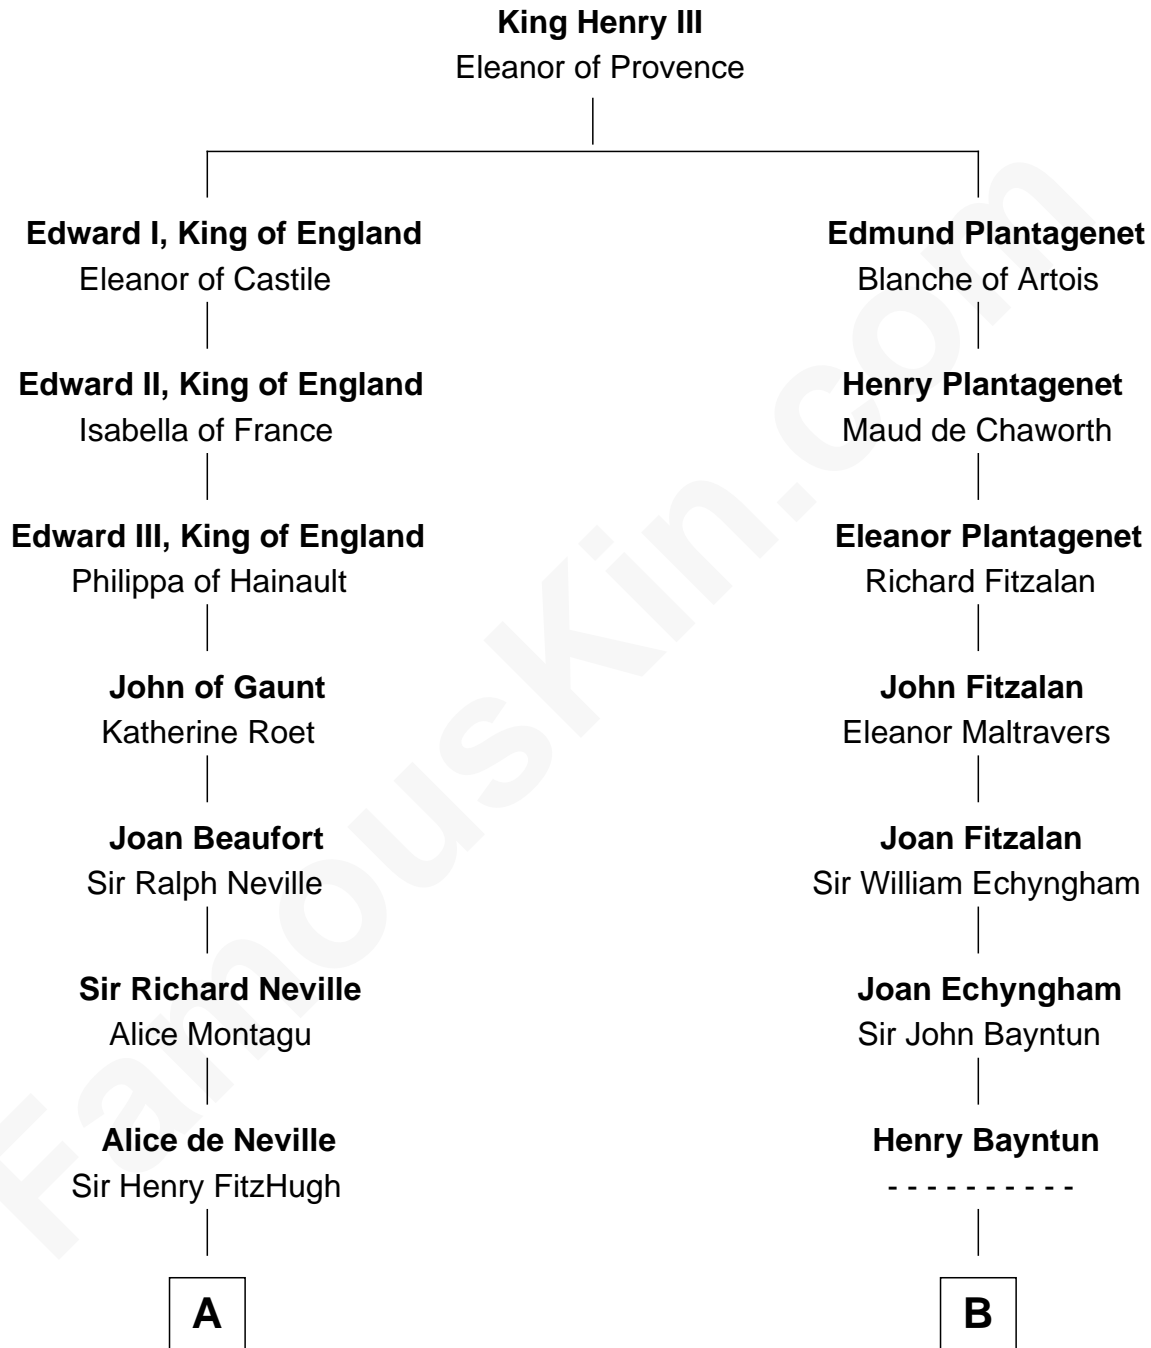

# FamousKin.com Relationship Chart of

**Catherine Parr**

*6th Wife of King Henry VIII*

9th cousin 12 times removed of

**A. Bartlett Giamatti**

*Major League Baseball Commissioner*

**C**

**Daniel G. Walton**  
Elizabeth Jeanette Aborn

**Arthur Gould Walton**  
Mary Ellen Bartlett

**Bartlett Walton**  
Helen Buffum Davidson

**Mary Claybaugh Walton**  
Valentine John Giamatti

**A. Bartlett Giamatti**  
*Major League Baseball Commissioner*