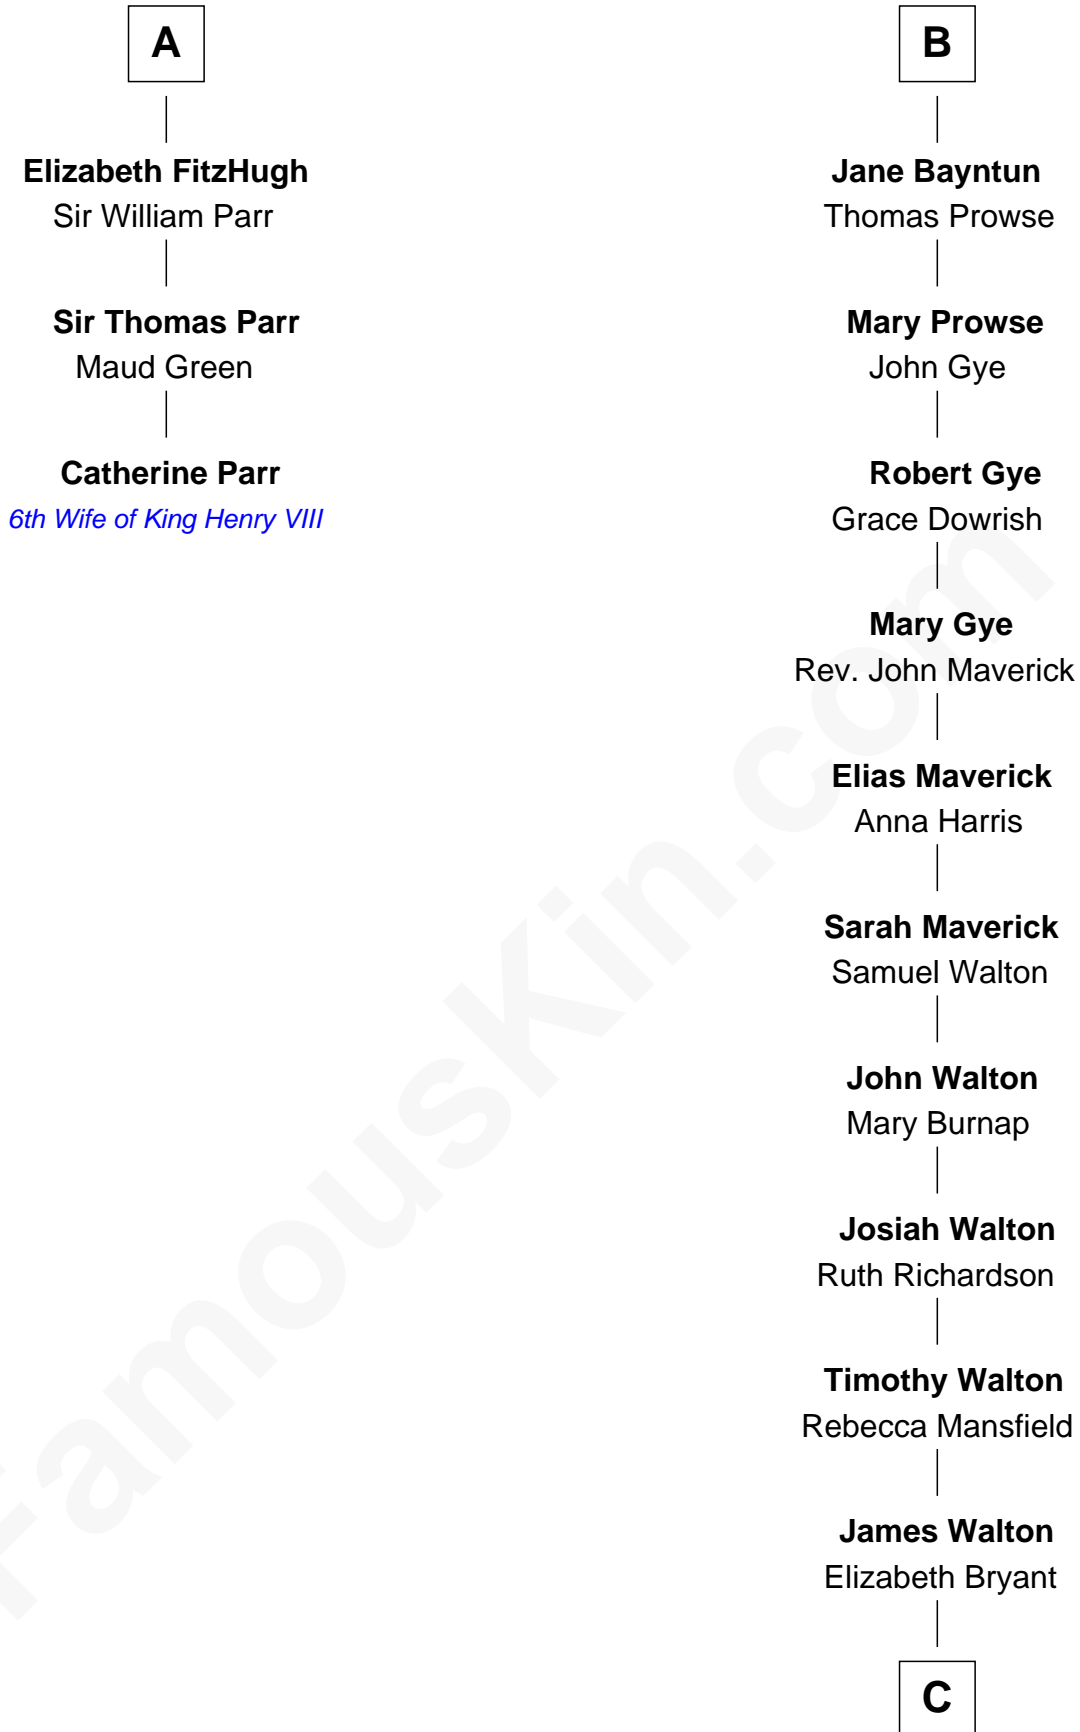

# FamousKin.com Relationship Chart of

**Catherine Parr**

*6th Wife of King Henry VIII*

9th cousin 12 times removed of

**A. Bartlett Giamatti**

*Major League Baseball Commissioner*

**C**

**Daniel G. Walton**  
Elizabeth Jeanette Aborn

**Arthur Gould Walton**  
Mary Ellen Bartlett

**Bartlett Walton**  
Helen Buffum Davidson

**Mary Claybaugh Walton**  
Valentine John Giamatti

**A. Bartlett Giamatti**  
*Major League Baseball Commissioner*