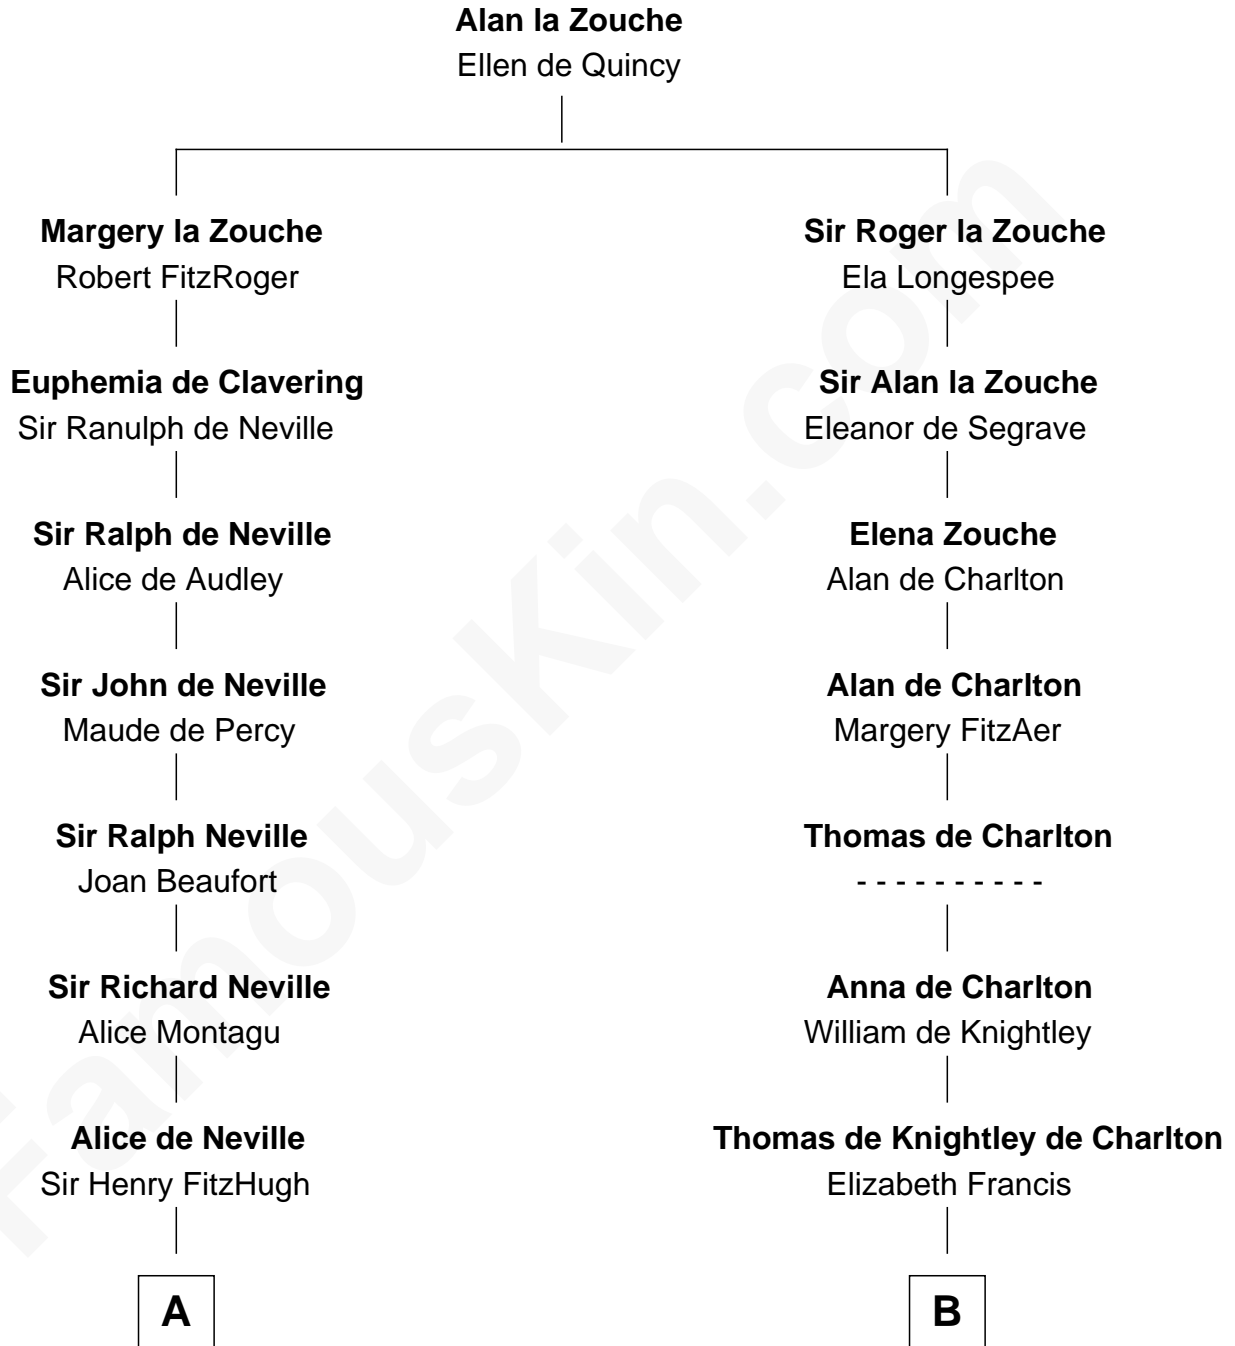

FamousKin.com Relationship Chart of

Catherine Parr

6th Wife of King Henry VIII

9th cousin 10 times removed of

John Davis

14th and 17th Governor of Massachusetts

C

Simon Davis
Hannah Gates

Isaac Davis
Anna Brigham

John Davis
14th and 17th Governor of Massachusetts

FamousKin.com