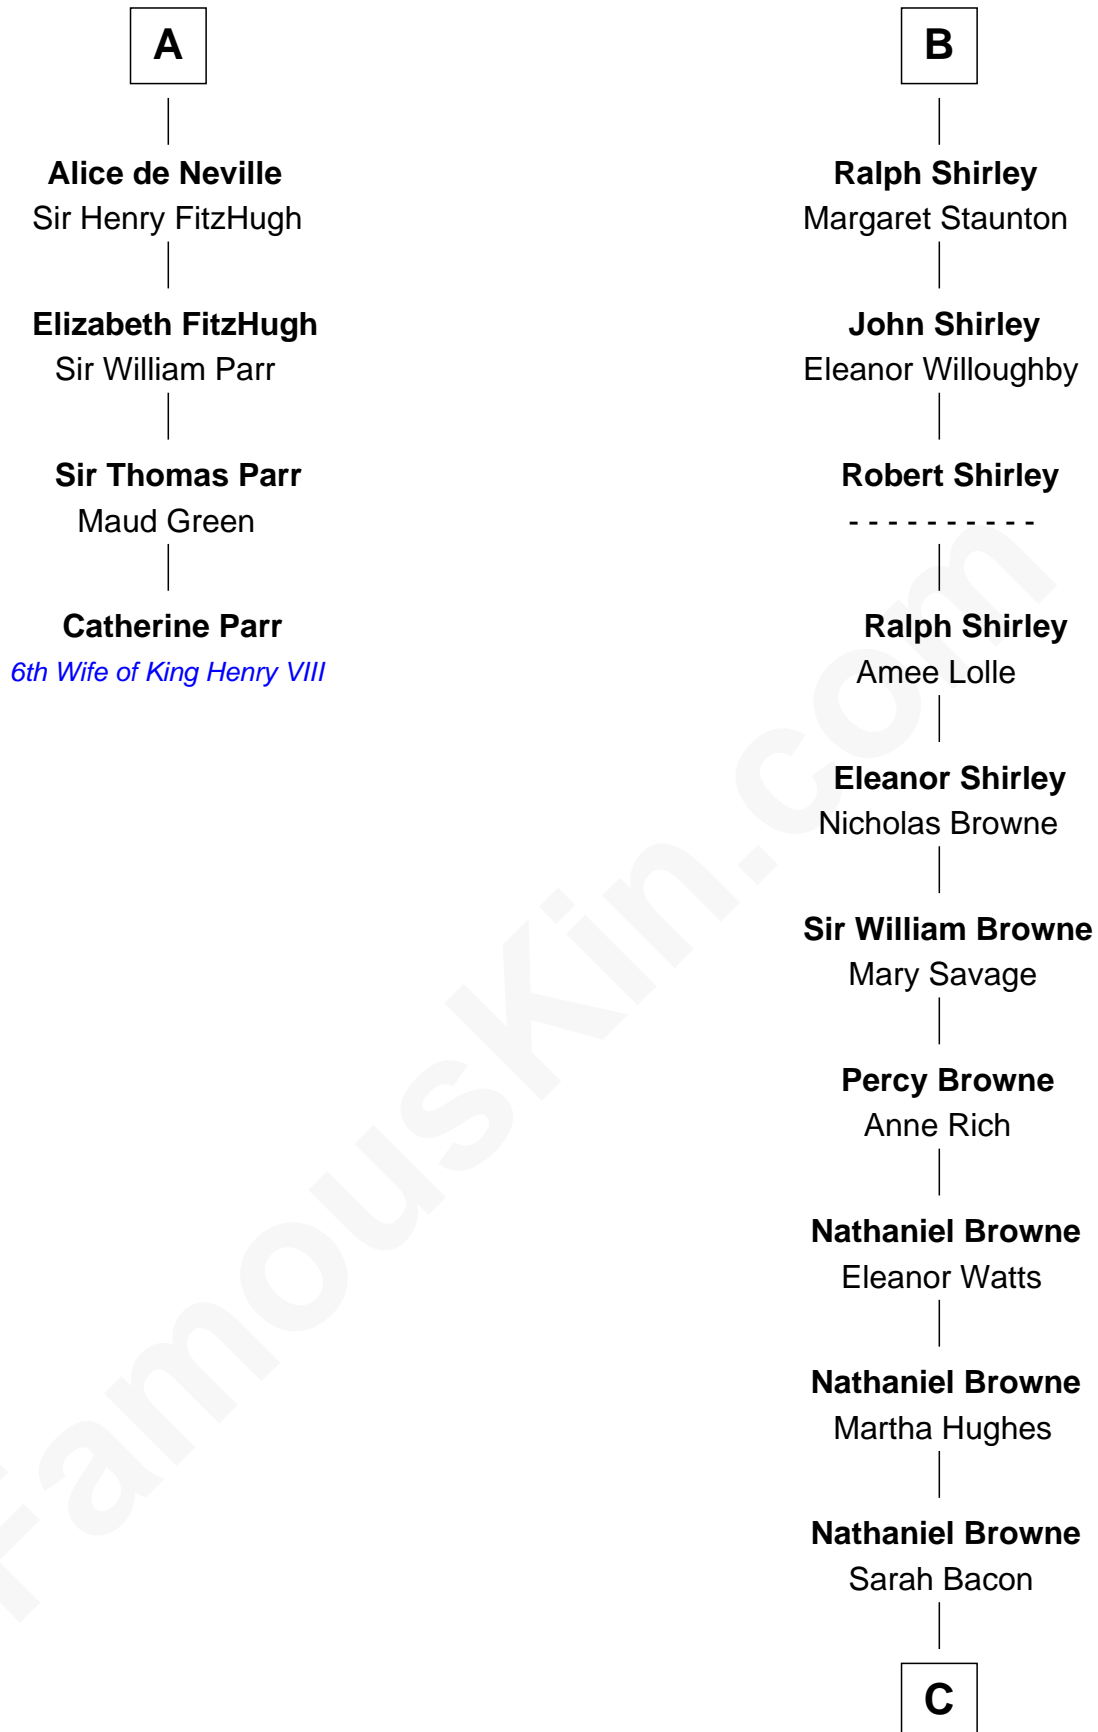

FamousKin.com Relationship Chart of

Catherine Parr

6th Wife of King Henry VIII

10th cousin 11 times removed of

William Henry Moore

Co-Founder, U.S. Steel and Nabisco

C

Sarah Browne
George Beckwith

George Beckwith
Rachel Marsh

George Beckwith
Mary Bradley

Rachael Arvilla Beckwith
Nathaniel Ford Moore

William Henry Moore

Co-Founder, U.S. Steel and Nabisco