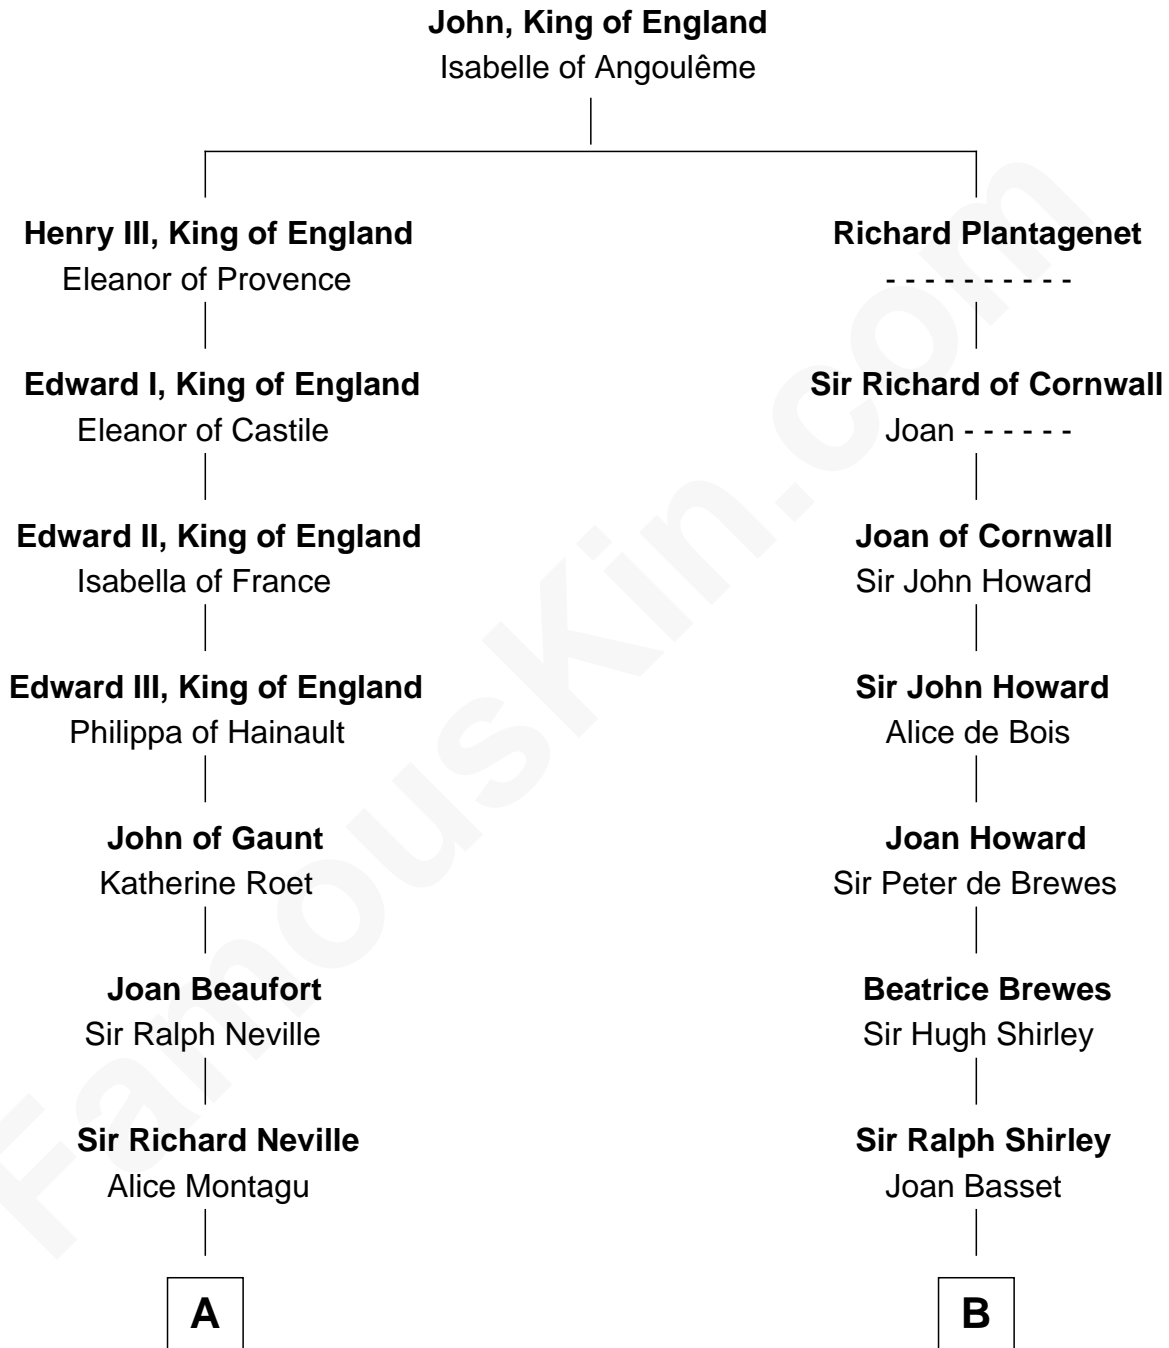

FamousKin.com Relationship Chart of

Catherine Parr

6th Wife of King Henry VIII

10th cousin 11 times removed of

William Henry Moore

Co-Founder, U.S. Steel and Nabisco

C

Sarah Browne
George Beckwith

George Beckwith
Rachel Marsh

George Beckwith
Mary Bradley

Rachael Arvilla Beckwith
Nathaniel Ford Moore

William Henry Moore

Co-Founder, U.S. Steel and Nabisco