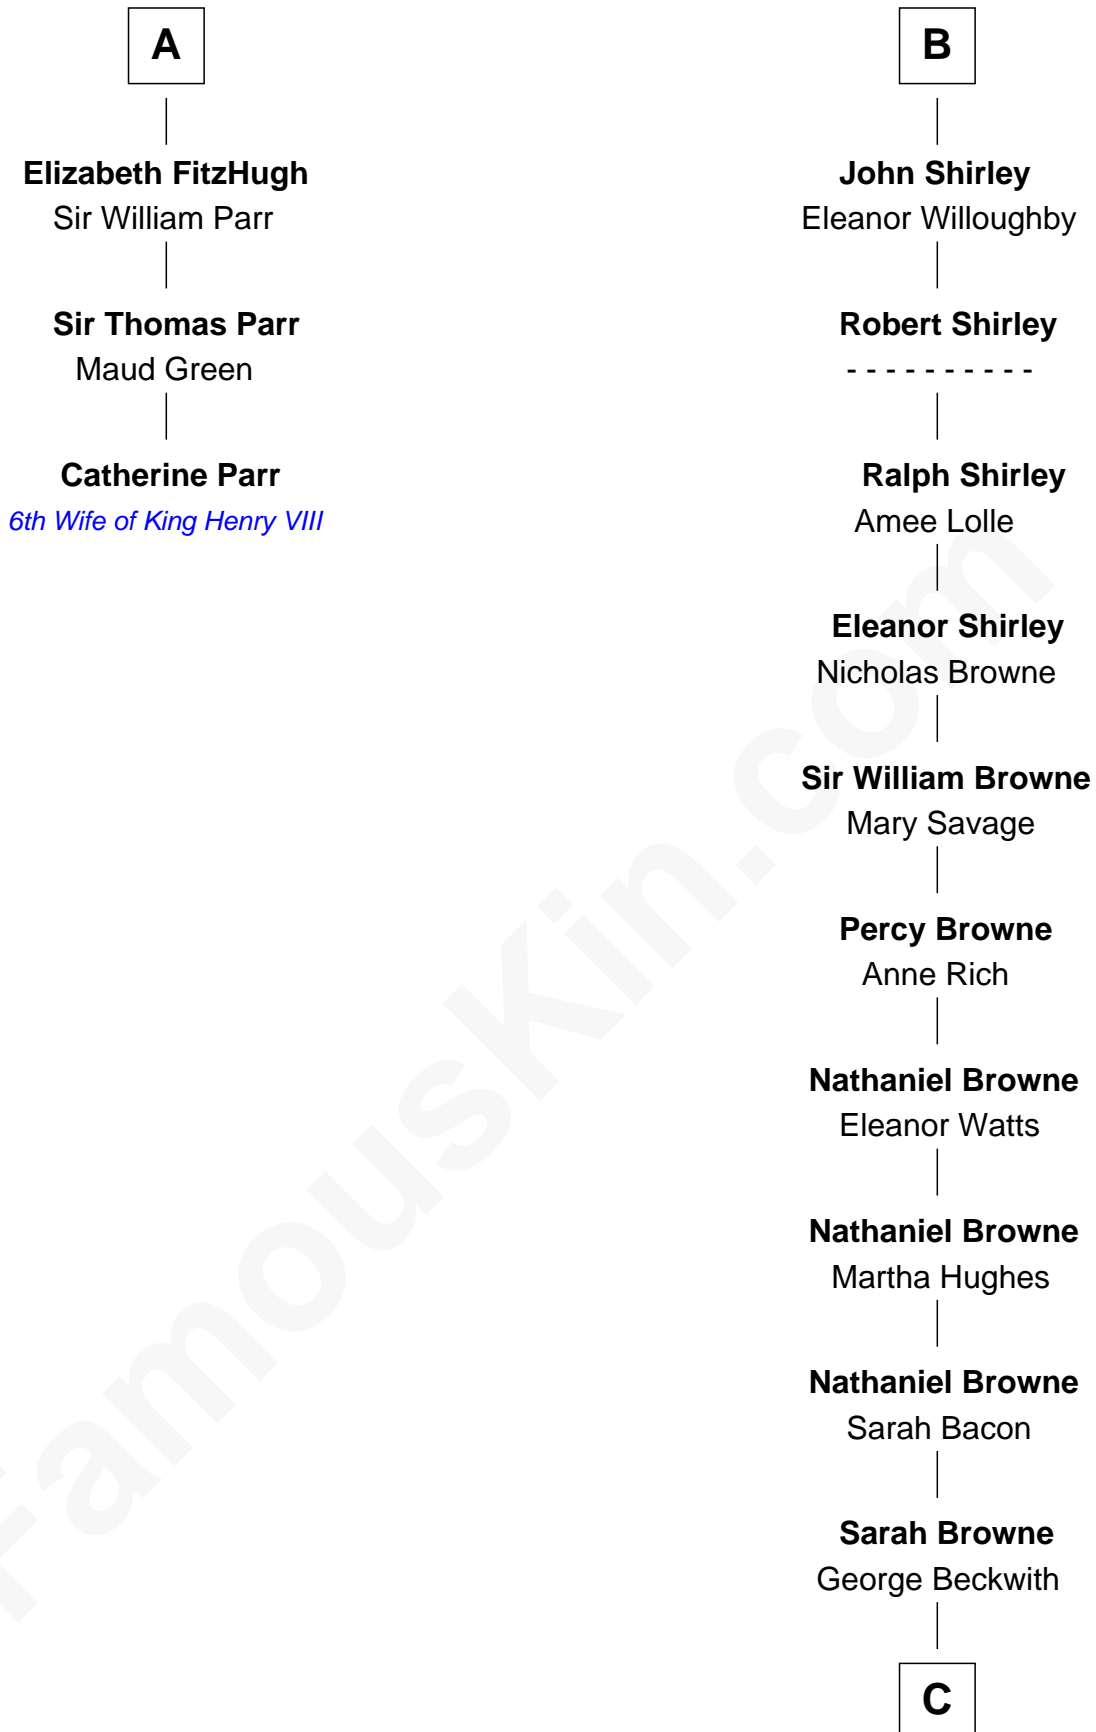

FamousKin.com Relationship Chart of

Catherine Parr

6th Wife of King Henry VIII

9th cousin 11 times removed of

William Henry Moore

Co-Founder, U.S. Steel and Nabisco

Sir William de Ros

Lucy FitzPiers

Sir William de Ros
Eustache Fitz Ralph

Ivetta de Ros
Sir Geoffrey le Scrope

Henry Scrope
Joan - - - - -

Joan Scrope
Henry Fitzhugh

Henry FitzHugh
Elizabeth Grey

Sir William FitzHugh
Margery Willoughby

Sir Henry FitzHugh
Alice de Neville

B

C

George Beckwith

Rachel Marsh

George Beckwith

Mary Bradley

Rachael Arvilla Beckwith

Nathaniel Ford Moore