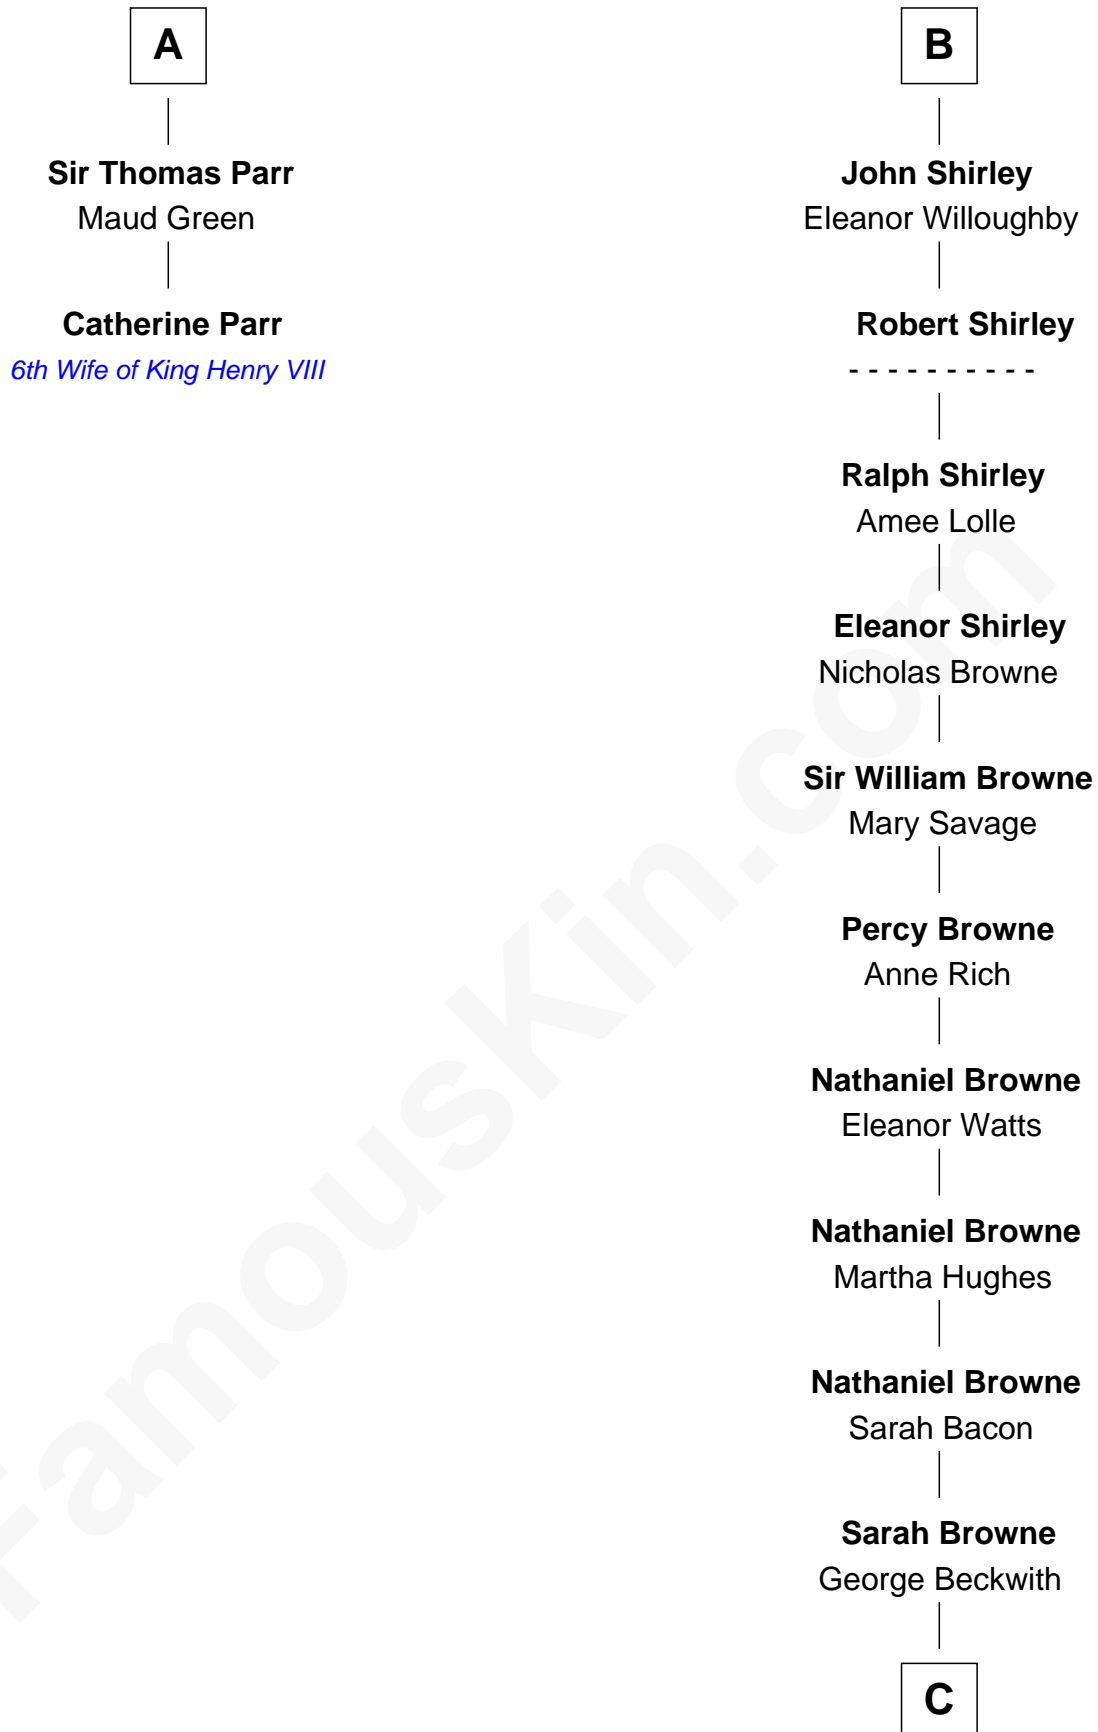

FamousKin.com Relationship Chart of

Catherine Parr

6th Wife of King Henry VIII

8th cousin 12 times removed of

William Henry Moore

Co-Founder, U.S. Steel and Nabisco

C

George Beckwith

Rachel Marsh

George Beckwith

Mary Bradley

Rachael Arvilla Beckwith

Nathaniel Ford Moore

William Henry Moore

Co-Founder, U.S. Steel and Nabisco

FamousKin.com