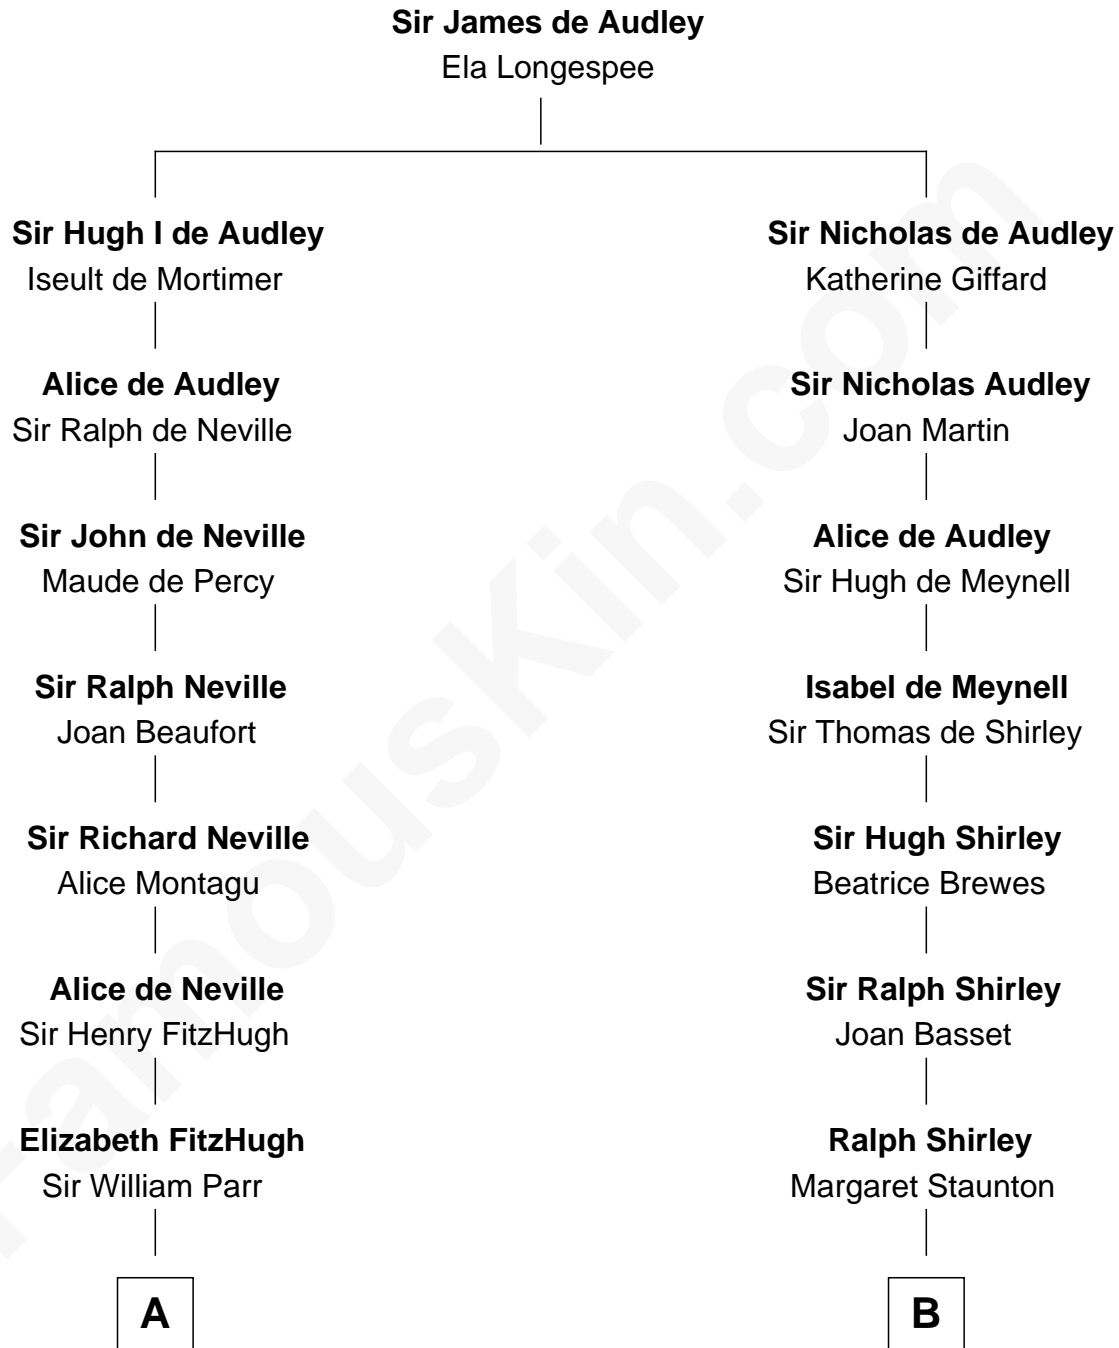

FamousKin.com Relationship Chart of

Catherine Parr

6th Wife of King Henry VIII

8th cousin 12 times removed of

William Henry Moore

Co-Founder, U.S. Steel and Nabisco

C

George Beckwith

Rachel Marsh

George Beckwith

Mary Bradley

Rachael Arvilla Beckwith

Nathaniel Ford Moore

William Henry Moore

Co-Founder, U.S. Steel and Nabisco

FamousKin.com