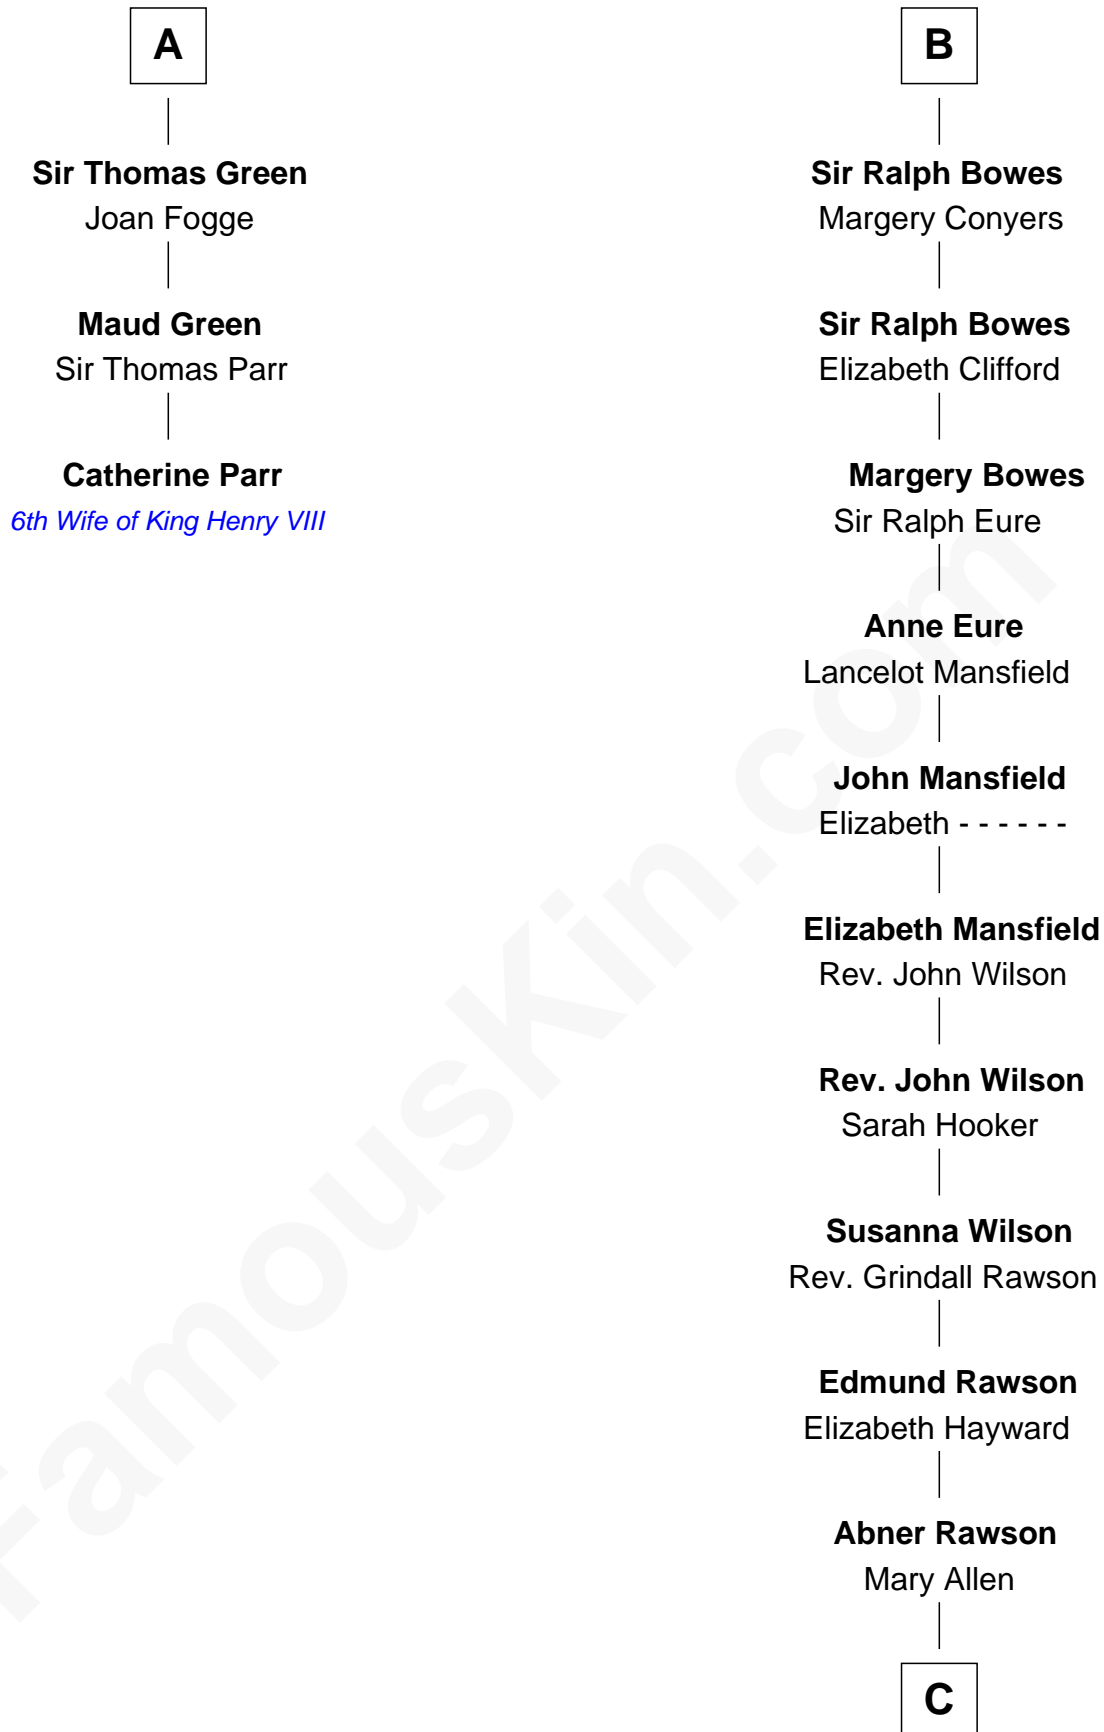

# FamousKin.com Relationship Chart of

**Catherine Parr**

*6th Wife of King Henry VIII*

9th cousin 11 times removed of

**William Howard Taft**

*27th U.S. President*

**Sir John FitzGeoffrey**

Isabel le Bigod

**C**

—  
**Rhoda Rawson**

Aaron Taft  
—

**Peter Rawson Taft**

Sylvia Howard  
—

**Alphonso Taft**

Louisa Maria Torrey  
—

**William Howard Taft**

*27th U.S. President*

FamousKin.com