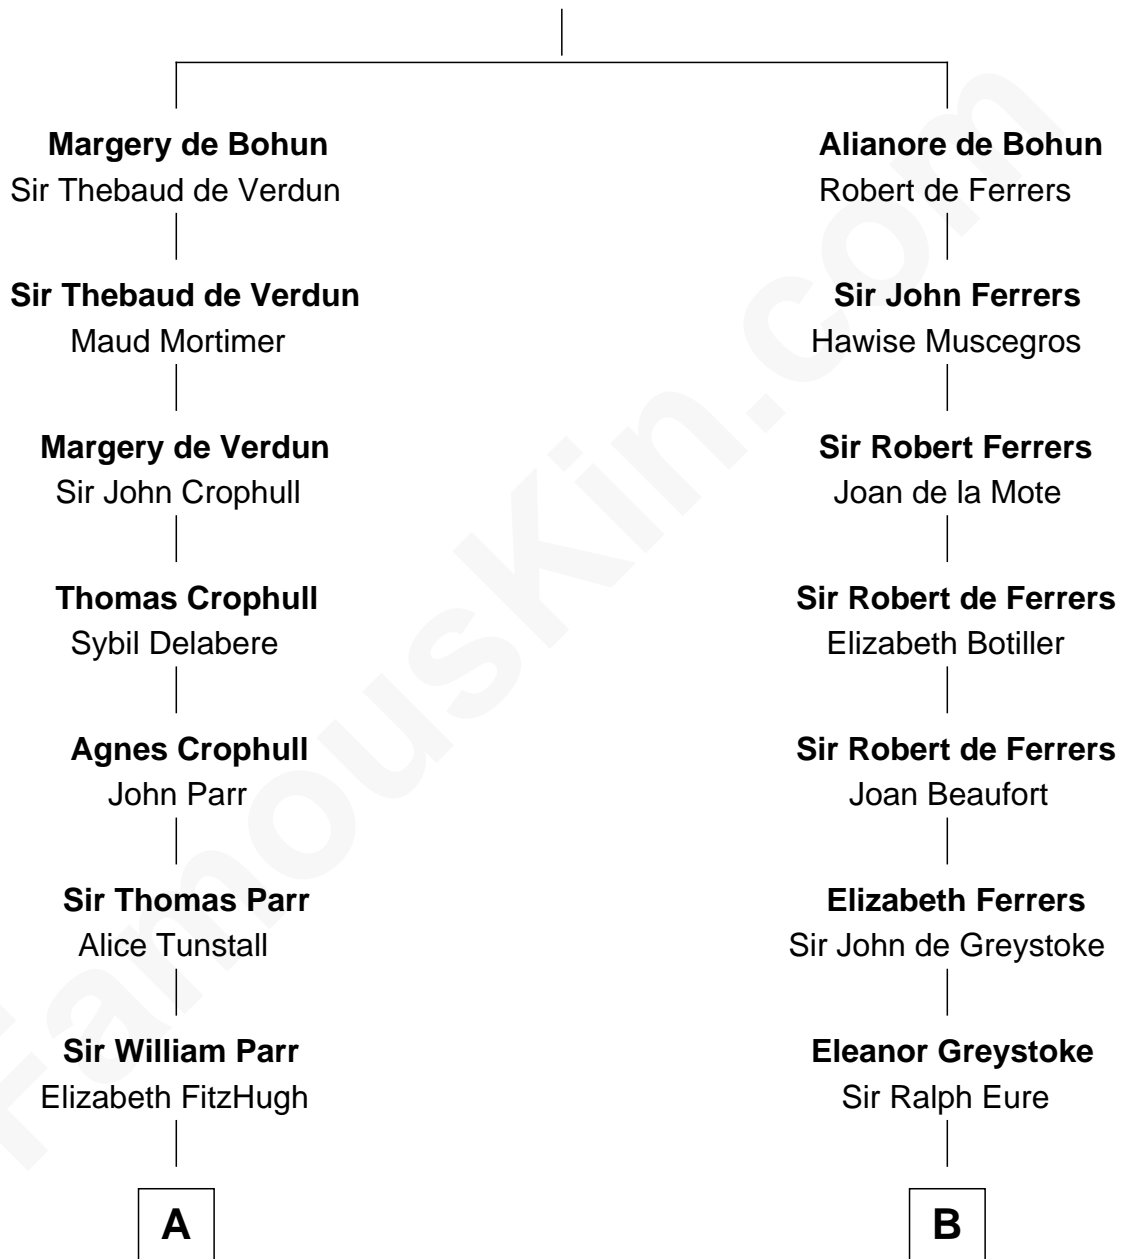

FamousKin.com Relationship Chart of

Catherine Parr

6th Wife of King Henry VIII

8th cousin 13 times removed of

William Howard Taft

27th U.S. President

Sir Humphrey de Bohun

Eleanor de Braiose

C

|
Abner Rawson

Mary Allen

|
Rhoda Rawson

Aaron Taft

|
Peter Rawson Taft

Sylvia Howard

|
Alphonso Taft

Louisa Maria Torrey

|
William Howard Taft

27th U.S. President

FamousKin.com