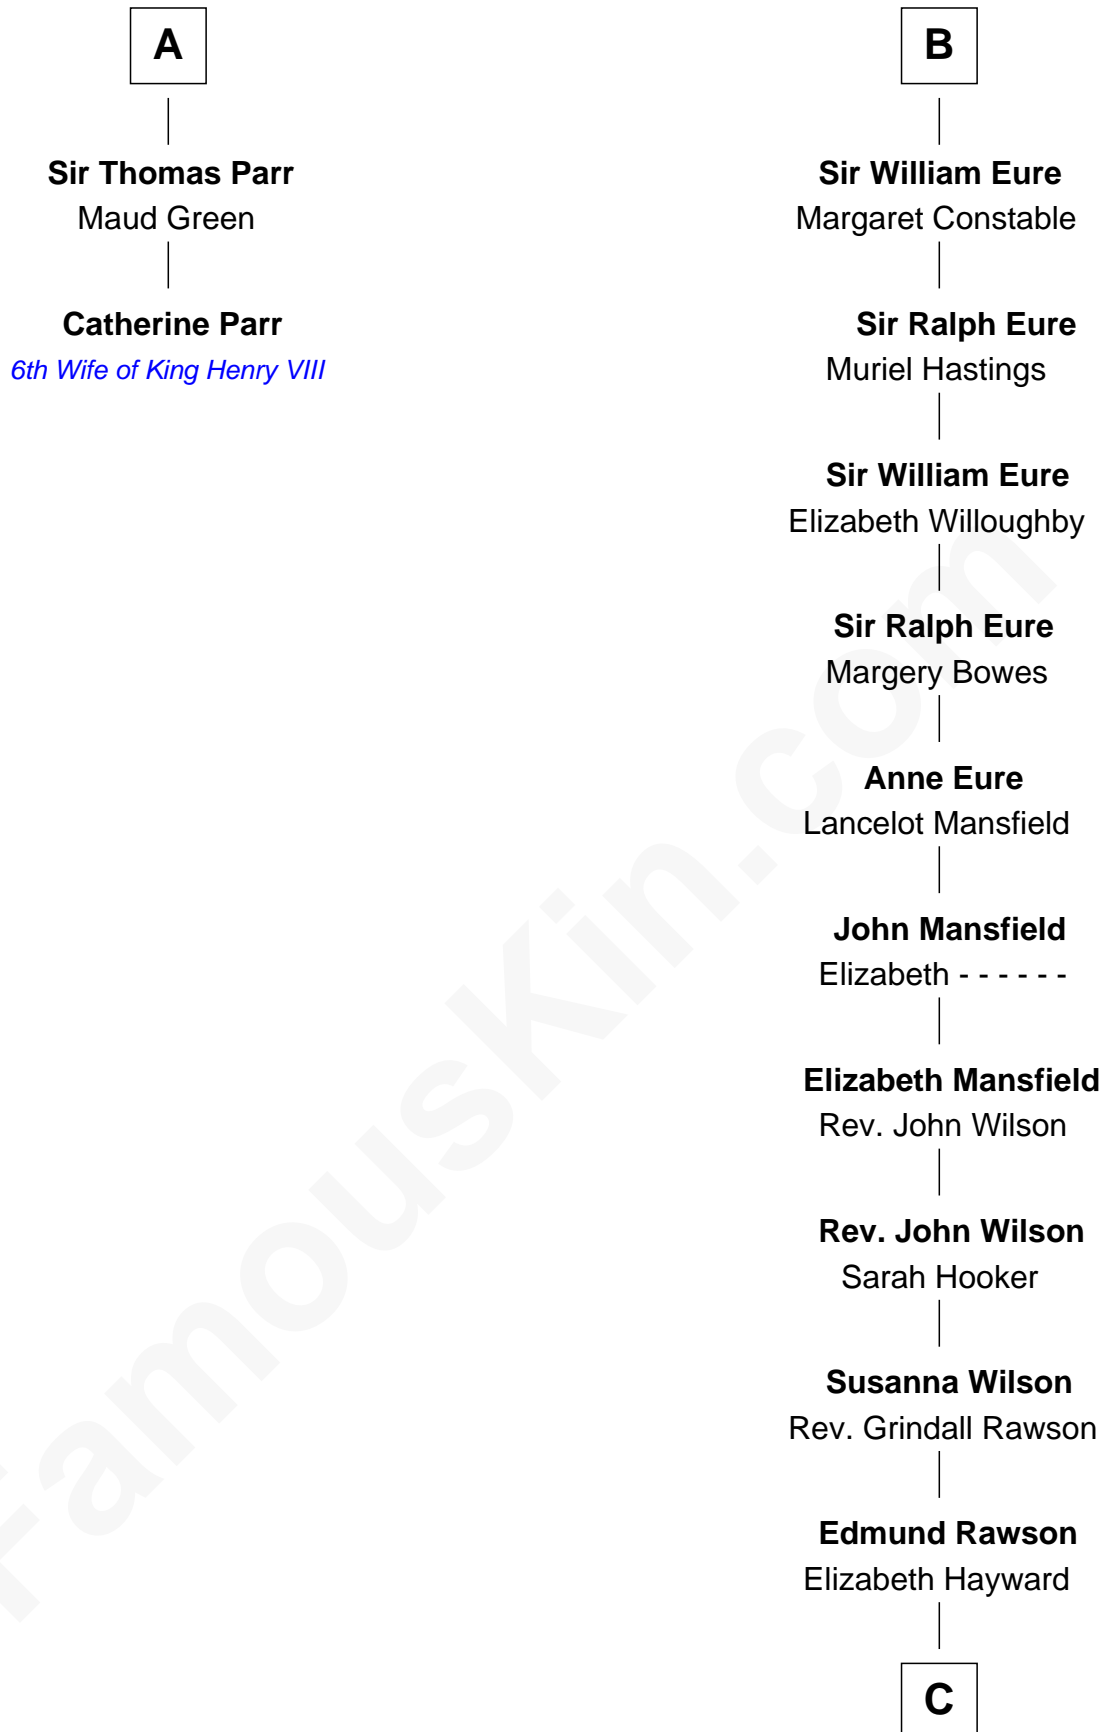

FamousKin.com Relationship Chart of

Catherine Parr

6th Wife of King Henry VIII

8th cousin 13 times removed of

William Howard Taft

27th U.S. President

Sir Humphrey de Bohun

Eleanor de Braiose

C

|
Abner Rawson

Mary Allen

|
Rhoda Rawson

Aaron Taft

|
Peter Rawson Taft

Sylvia Howard

|
Alphonso Taft

Louisa Maria Torrey

|
William Howard Taft

27th U.S. President

FamousKin.com