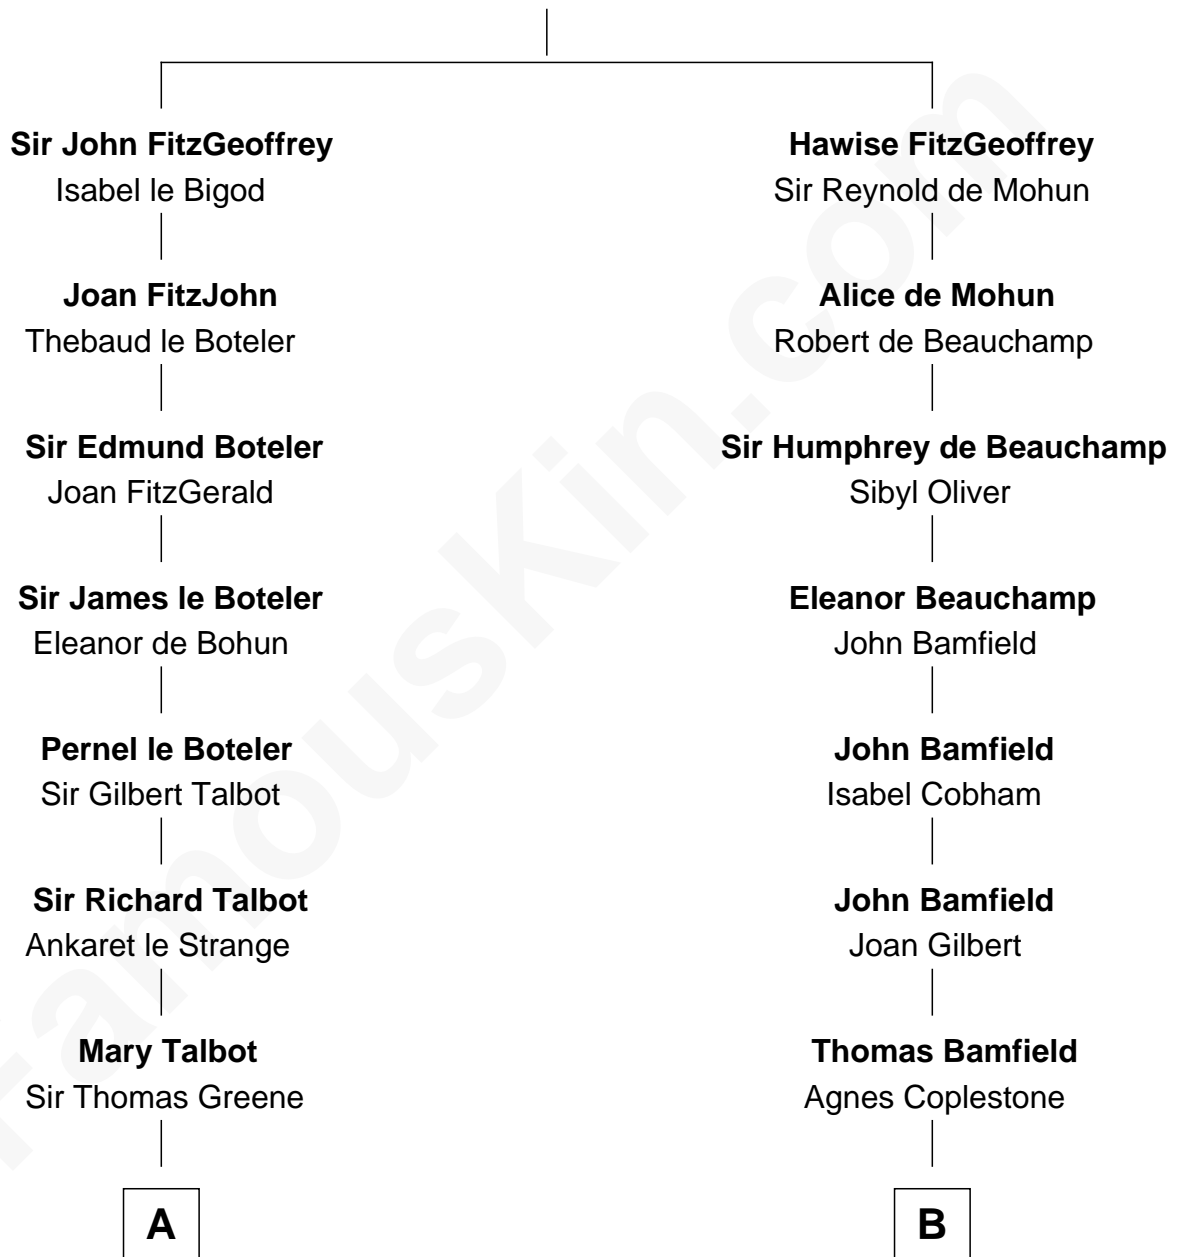

FamousKin.com Relationship Chart of

Catherine Parr

6th Wife of King Henry VIII

10th cousin 11 times removed of

Rutherford B. Hayes

19th U.S. President

Sir Geoffrey FitzPiers

Aveline de Clare

Sophia Birchard

|
Rutherford B. Hayes

19th U.S. President