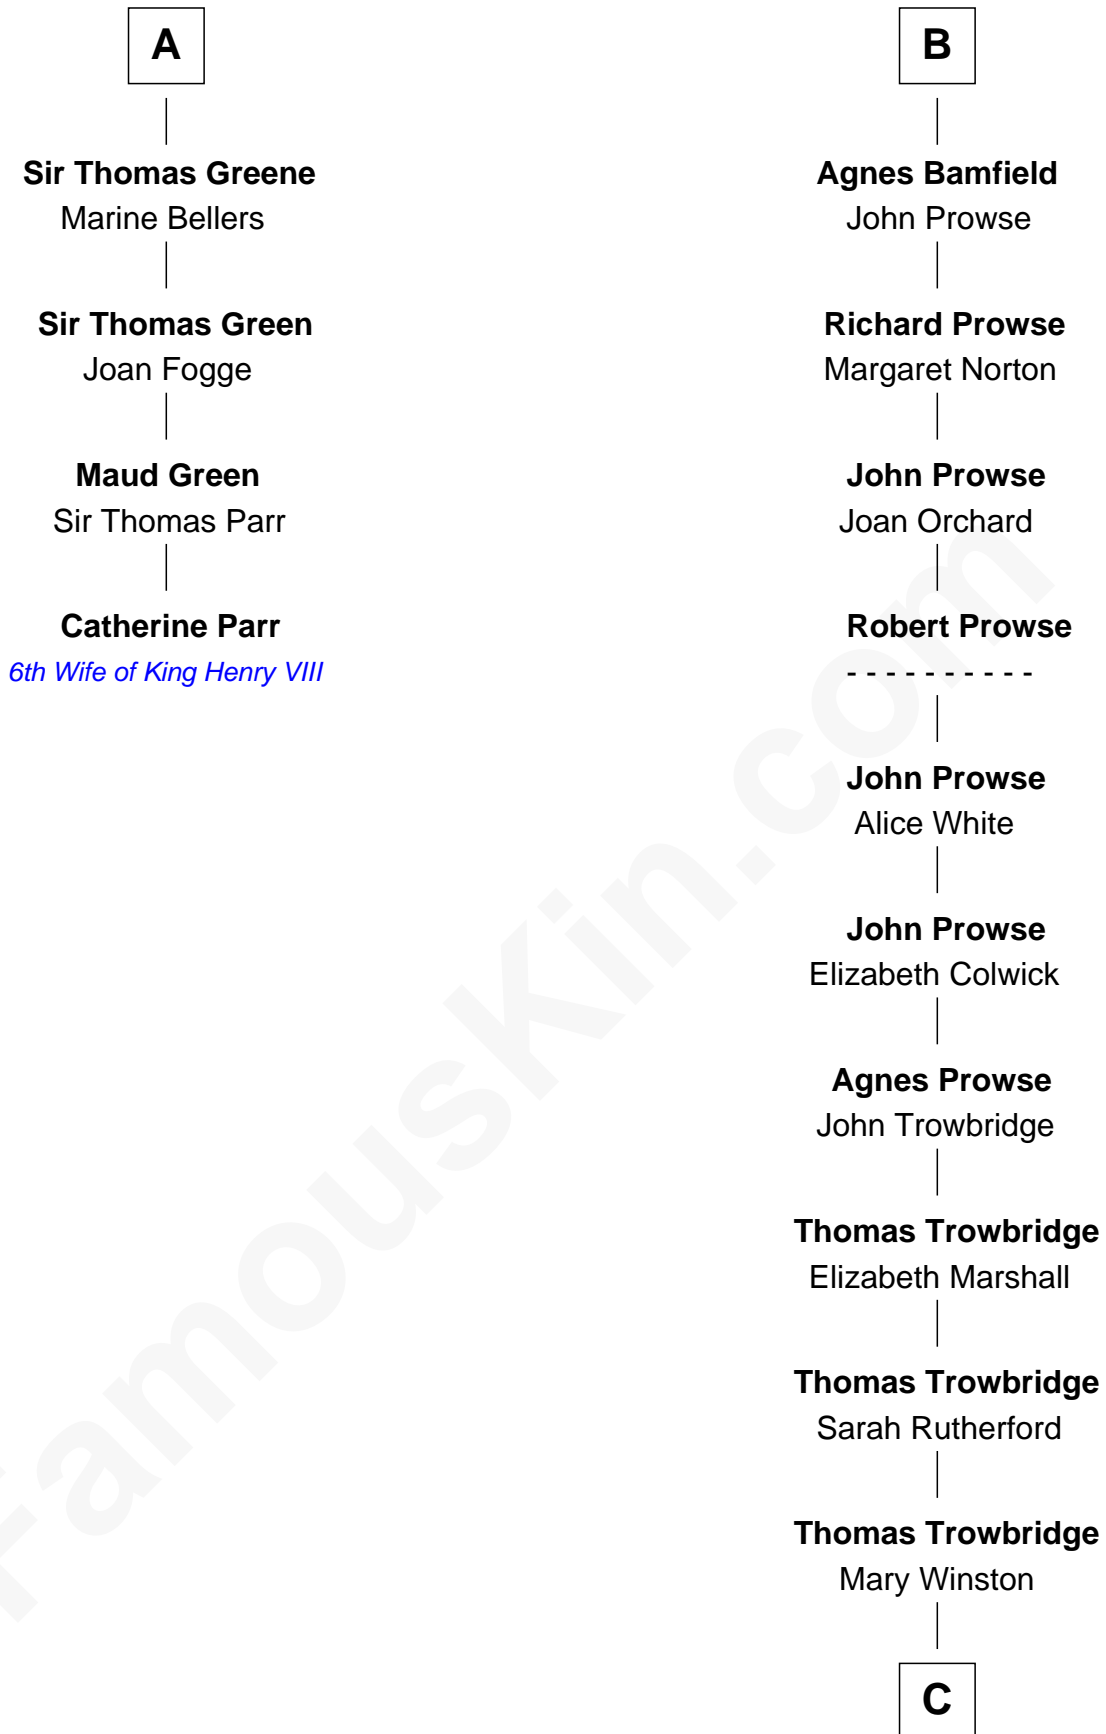

FamousKin.com Relationship Chart of

Catherine Parr

6th Wife of King Henry VIII

10th cousin 11 times removed of

Rutherford B. Hayes

19th U.S. President

Sir Geoffrey FitzPiers

Aveline de Clare

Sophia Birchard

|
Rutherford B. Hayes

19th U.S. President