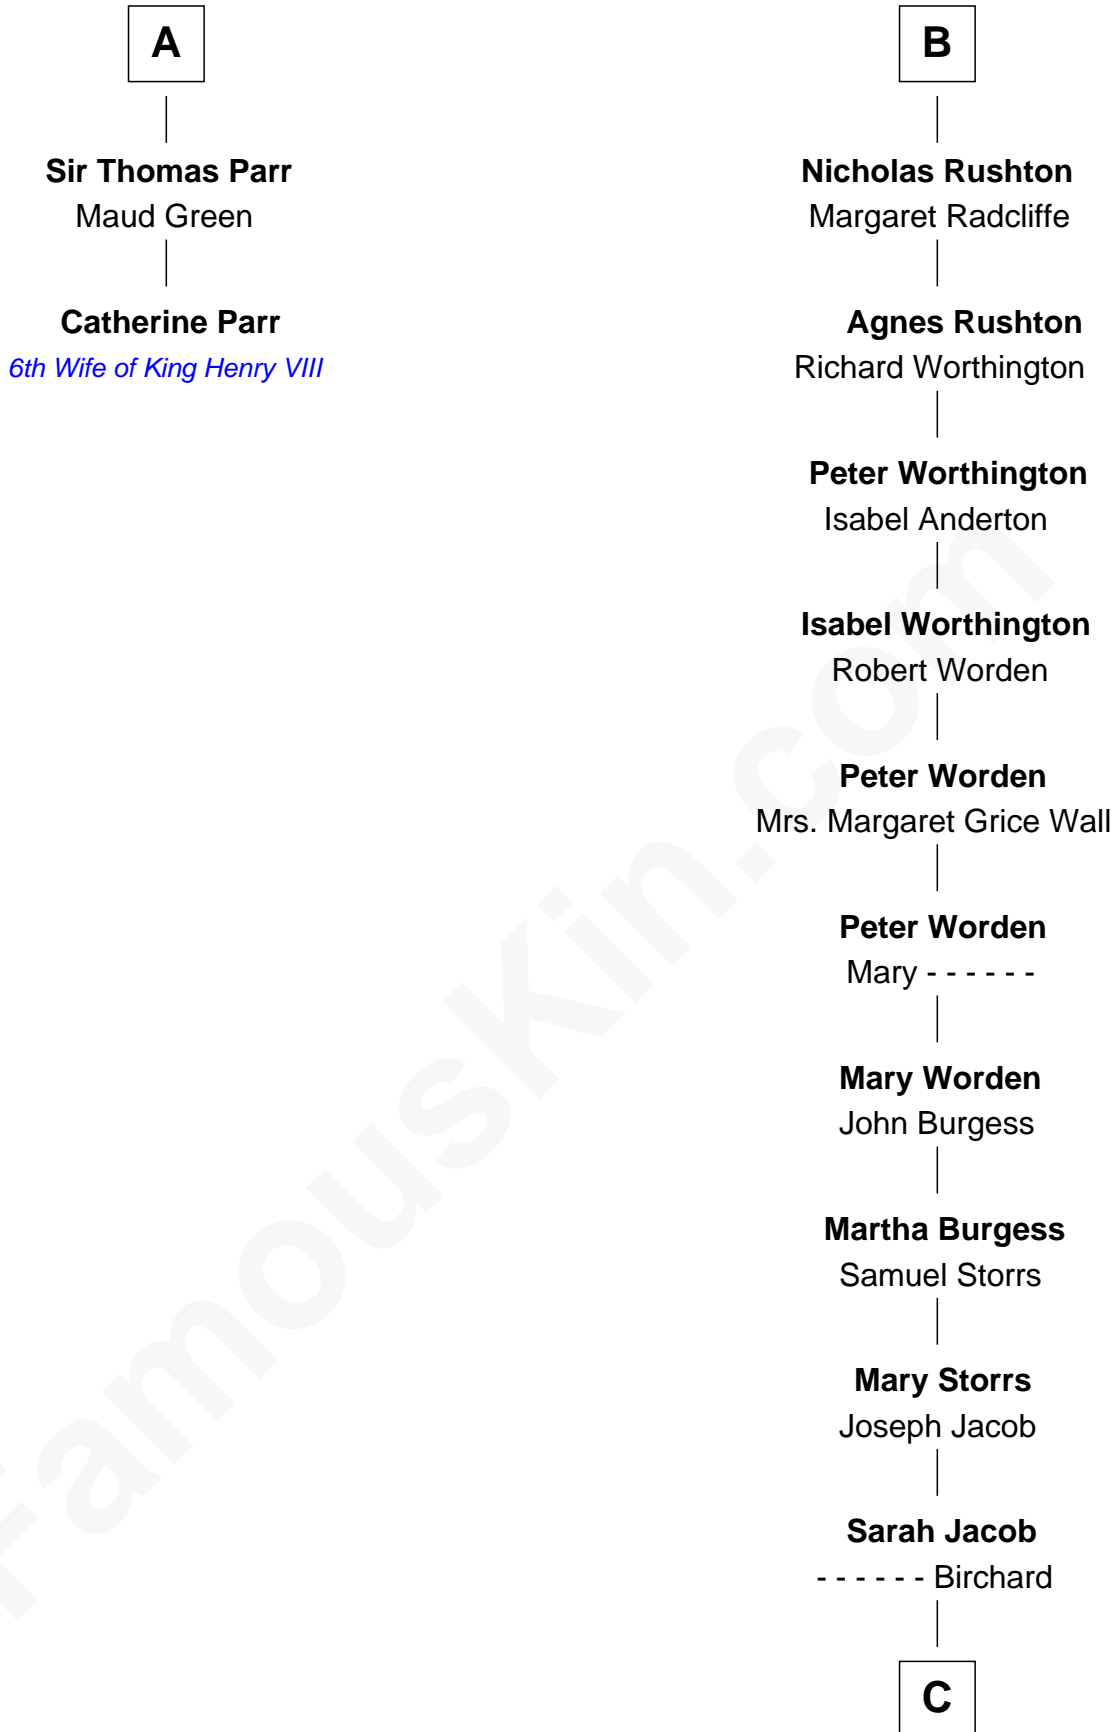

# FamousKin.com Relationship Chart of

**Catherine Parr**

*6th Wife of King Henry VIII*

8th cousin 11 times removed of

**Rutherford B. Hayes**

*19th U.S. President*

**Sir William de Ros**

Eustache Fitz Ralph

**C**

**Roger Cornwall alias Birchard**

Drusilla Austin

**Sophia Birchard**

Rutherford Hayes

**Rutherford B. Hayes**

*19th U.S. President*

FamousKin.com