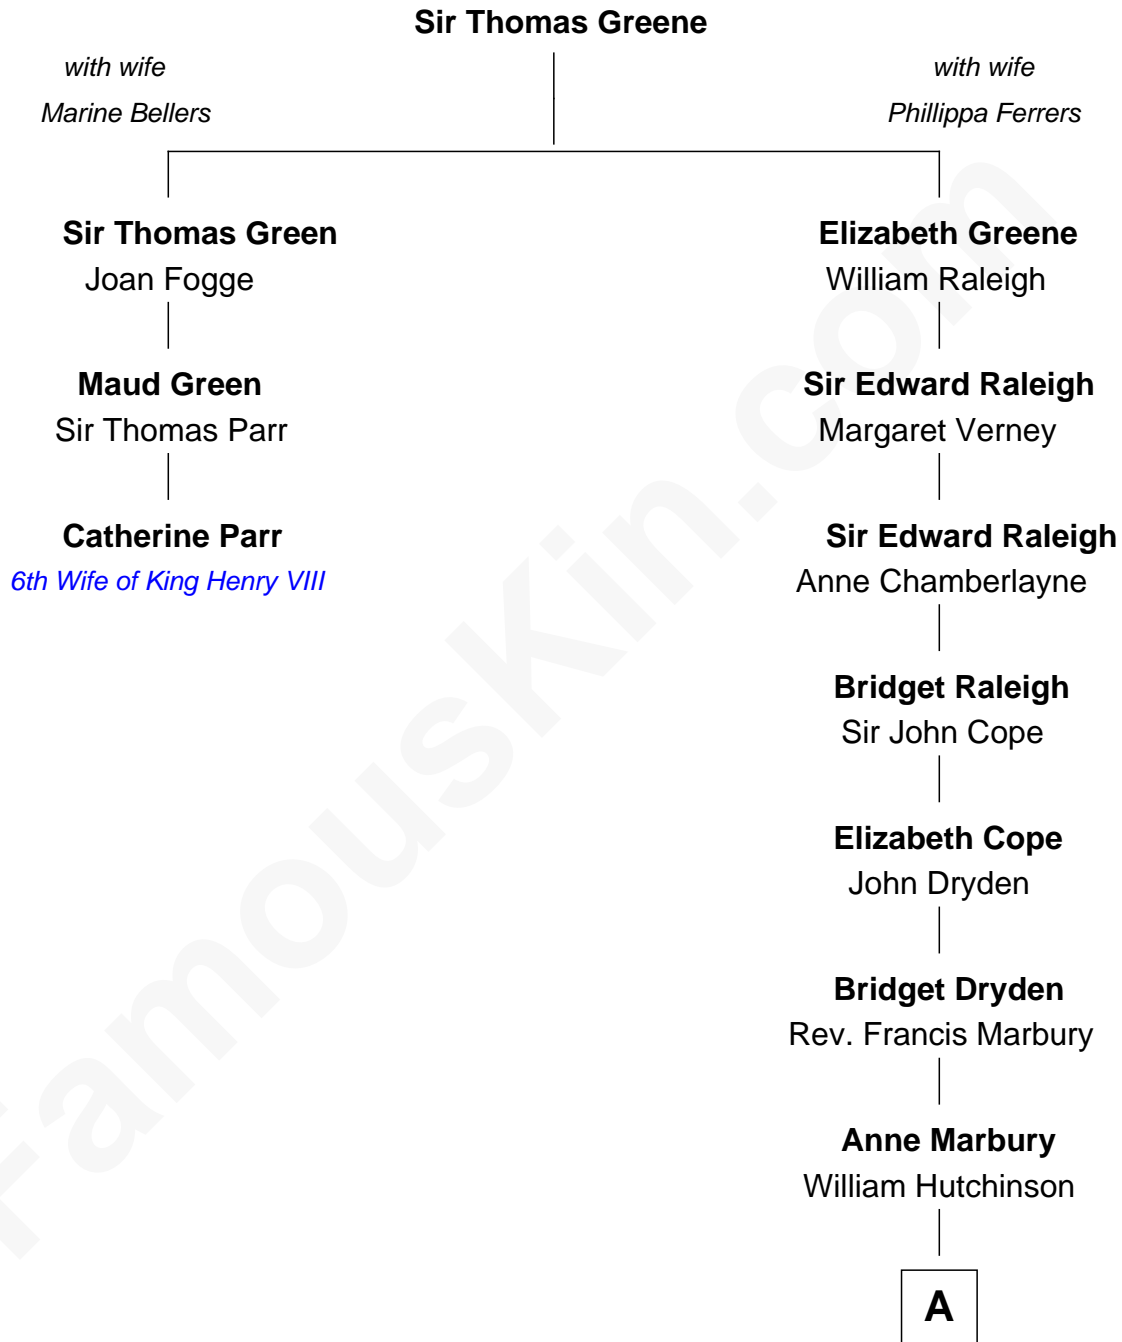

FamousKin.com Relationship Chart of

Catherine Parr

6th Wife of King Henry VIII

2nd cousin 14 times removed of

George Romney

43rd Governor of Michigan

A

|
Susanna Hutchinson

John Cole

|
William Cole

Ann Pinder

|
Mary Cole

Samuel Dickinson

|
Christopher Dickinson

Mary Cole

|
Samuel Dickinson