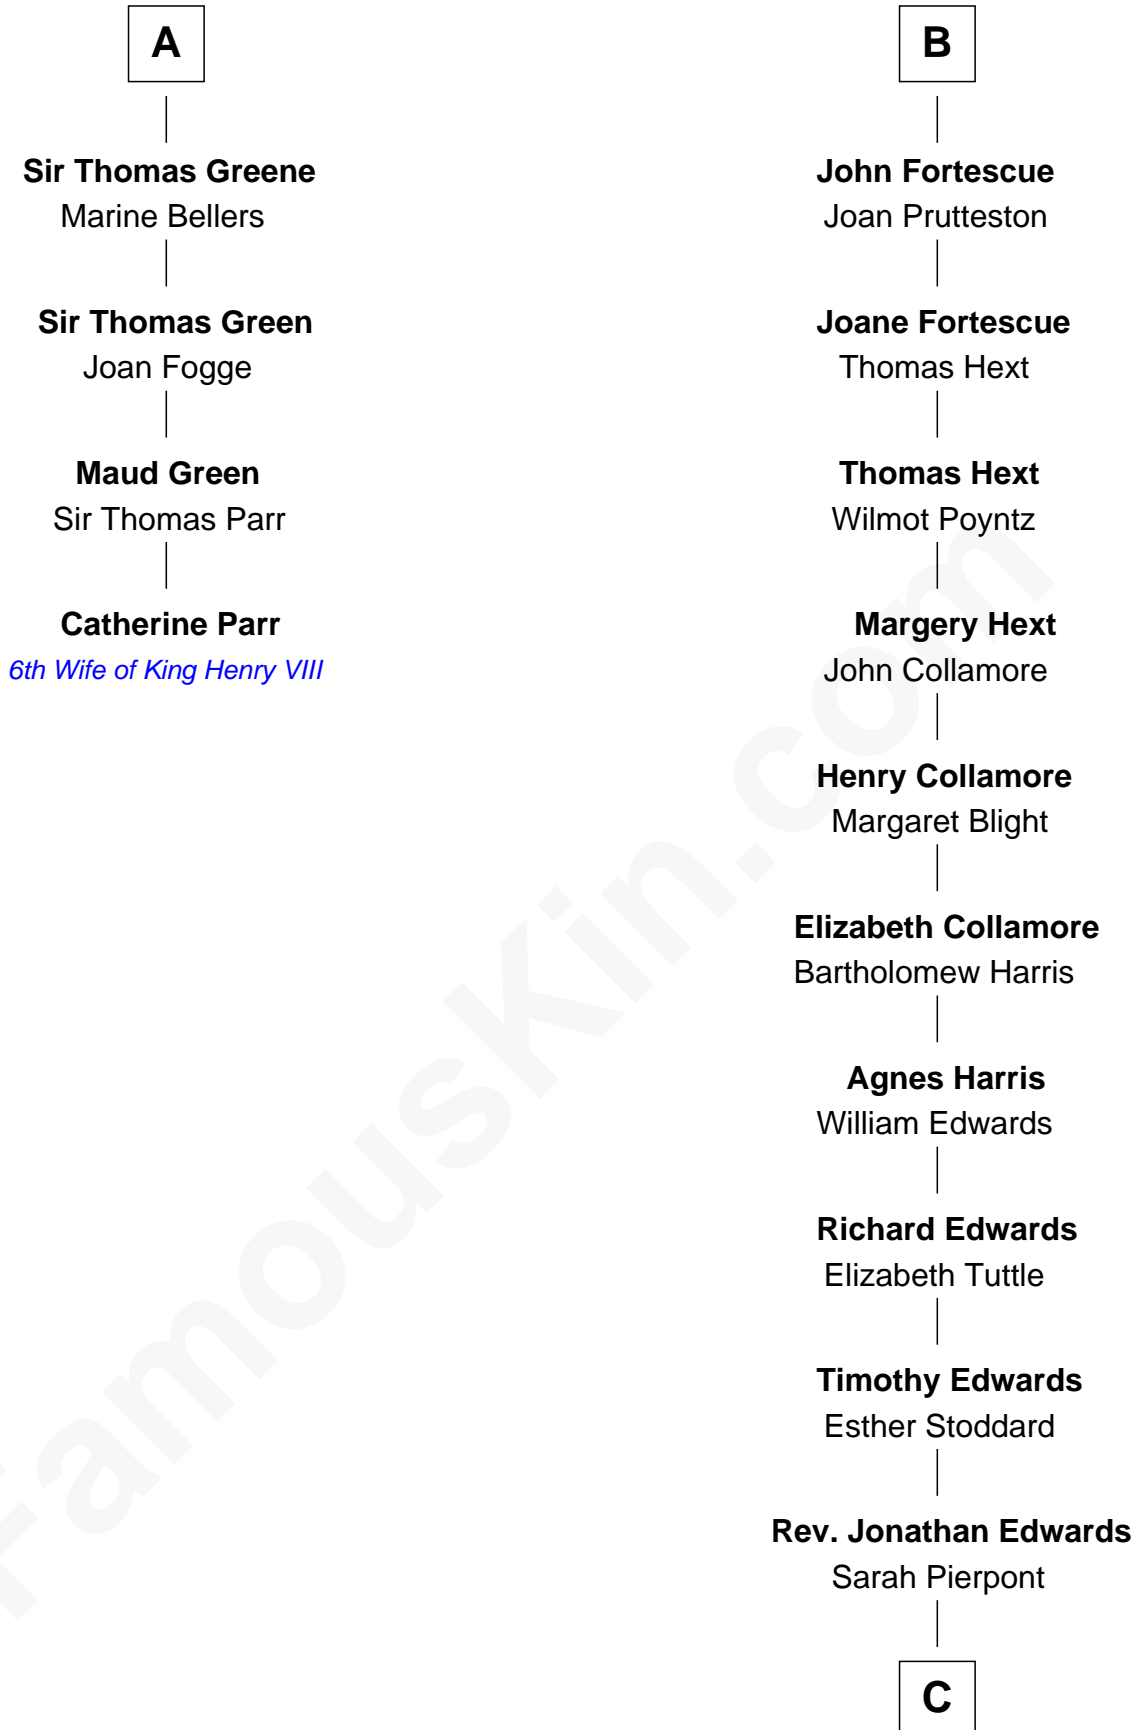

FamousKin.com Relationship Chart of

Catherine Parr

6th Wife of King Henry VIII

10th cousin 8 times removed of

Aaron Burr

Killed Alexander Hamilton

Sir Geoffrey FitzPiers

Aveline de Clare

C

Esther Edwards

Aaron Burr

Aaron Burr

Killed Alexander Hamilton

FamousKin.com