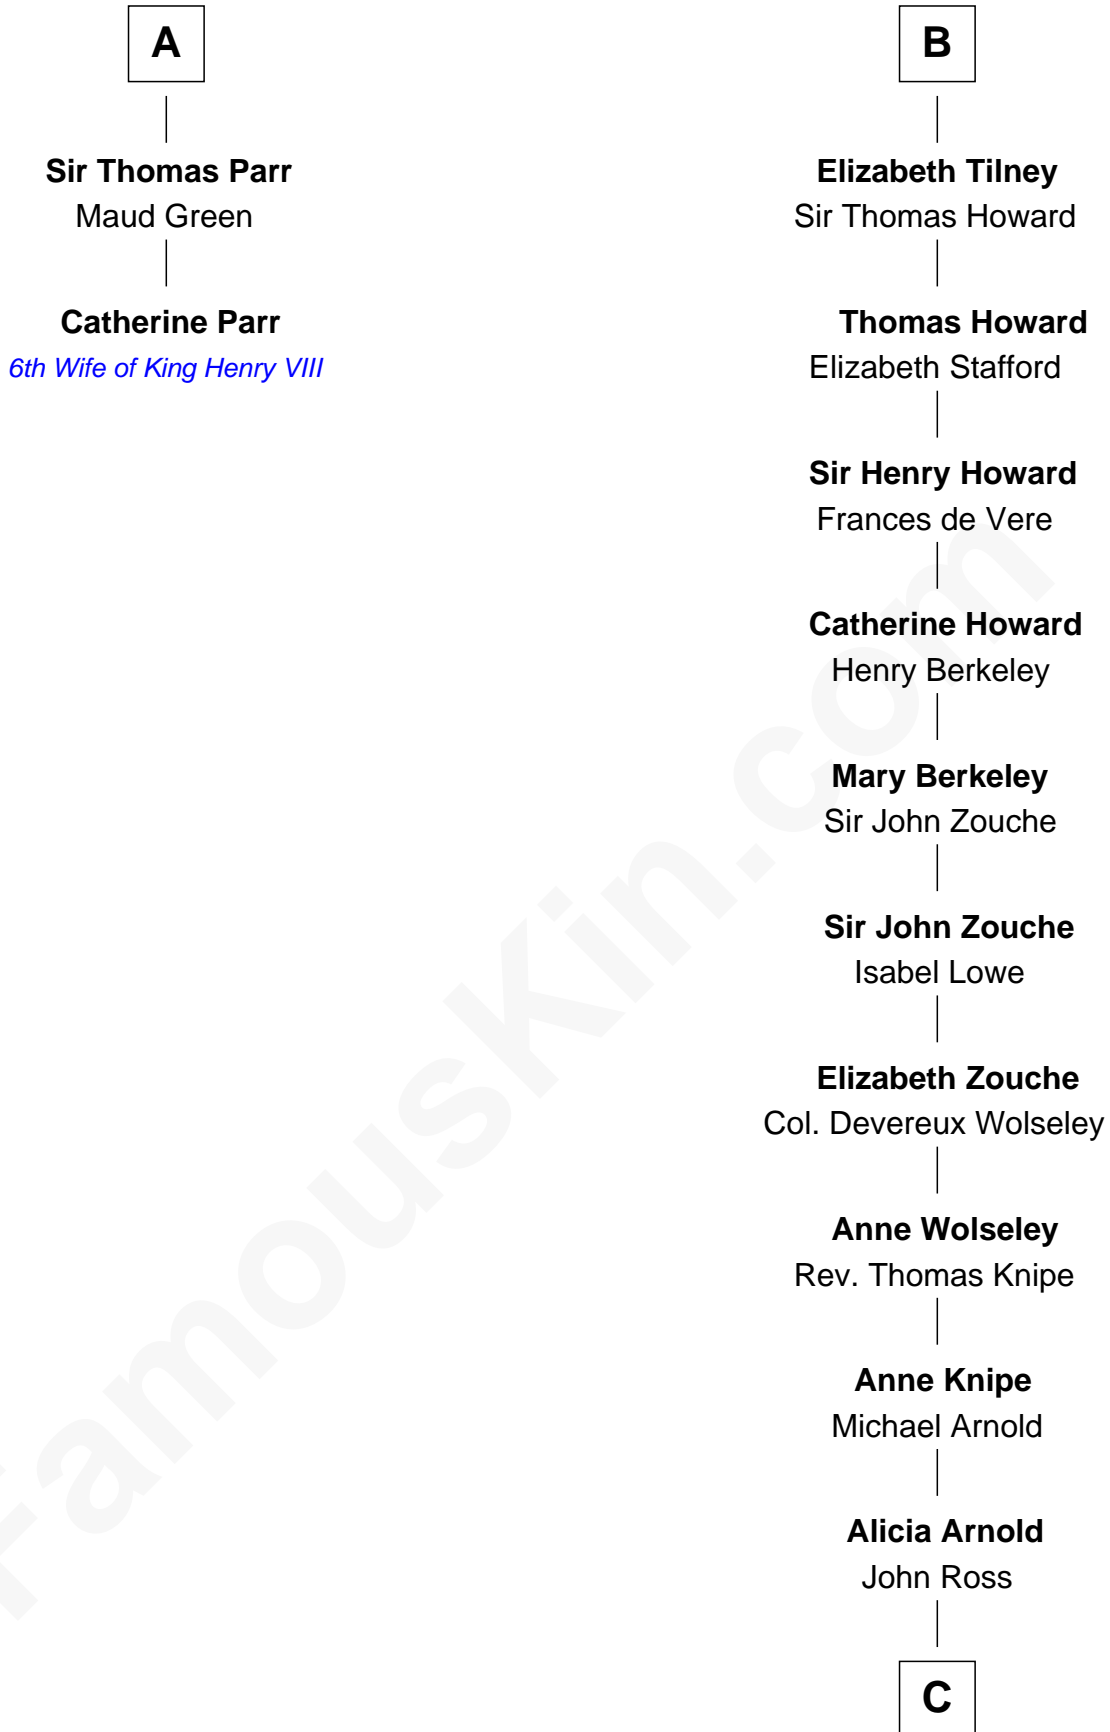

# FamousKin.com Relationship Chart of

**Catherine Parr**

6th Wife of King Henry VIII

8th cousin 11 times removed of

**Francis Scott Key**

Author of "The Star Spangled Banner"

C

Ann Arnold Ross

Frances Key

John Ross Key

Anne Phebe Penn Dagworthy Charlton

Francis Scott Key

*Author of "The Star Spangled Banner"*

FamousKin.com