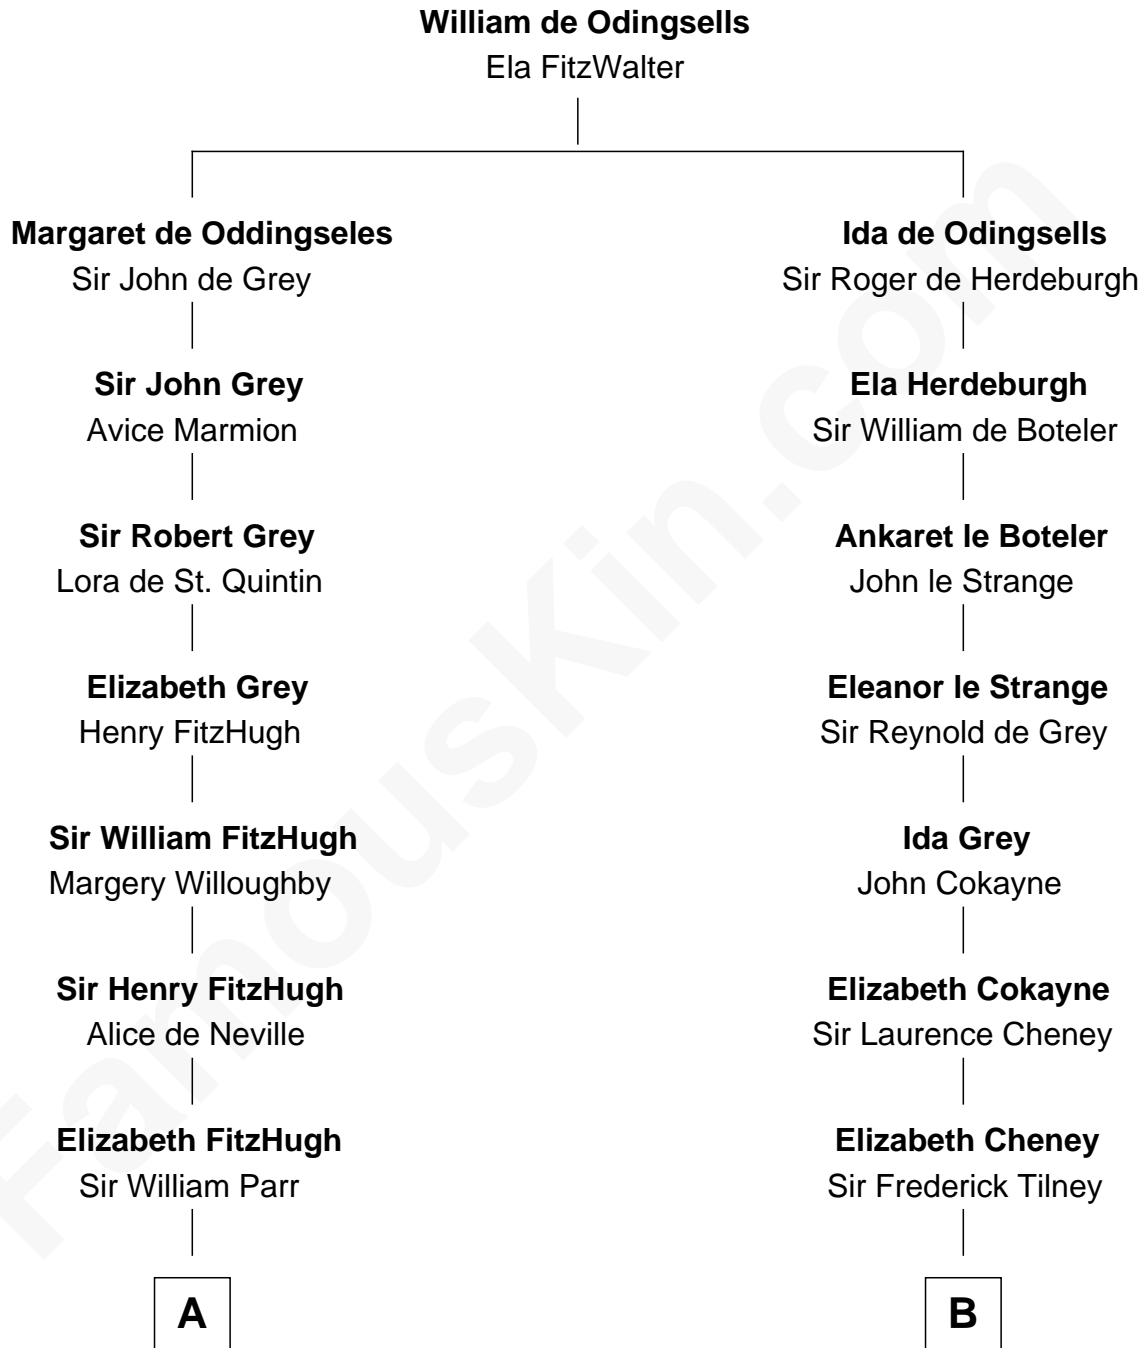

# FamousKin.com Relationship Chart of

**Catherine Parr**

6th Wife of King Henry VIII

8th cousin 11 times removed of

**Francis Scott Key**

Author of "The Star Spangled Banner"

C

Ann Arnold Ross

Frances Key

John Ross Key

Anne Phebe Penn Dagworthy Charlton

Francis Scott Key

*Author of "The Star Spangled Banner"*

FamousKin.com