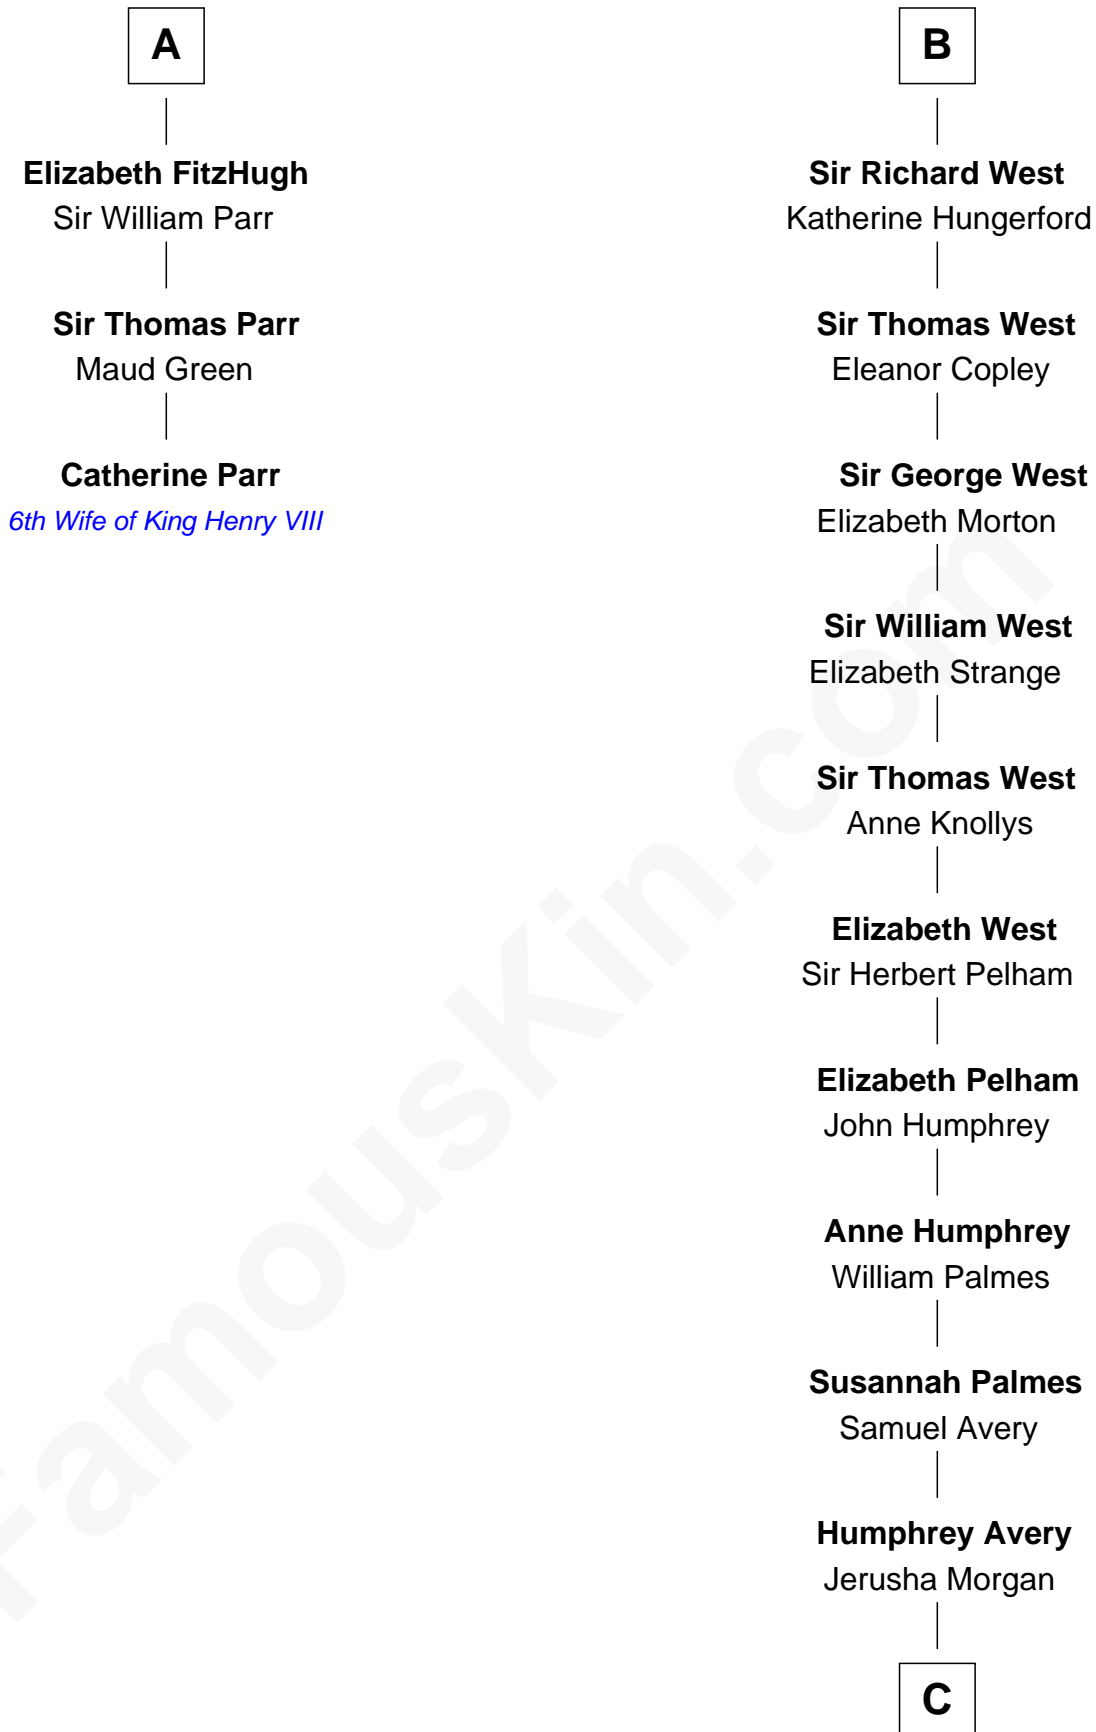

FamousKin.com Relationship Chart of

Catherine Parr

6th Wife of King Henry VIII

9th cousin 12 times removed of

John D. Rockefeller

Founder of the Standard Oil Company

Alan la Zouche

Ellen de Quincy

C

|
Solomon Avery
Hannah Punderson

|
Miles Avery
Malinda Pixley

|
Lucy Avery
Godfrey Lewis Rockefeller

|
William Avery Rockefeller
Eliza Davison

|
John D. Rockefeller
Founder of the Standard Oil Company